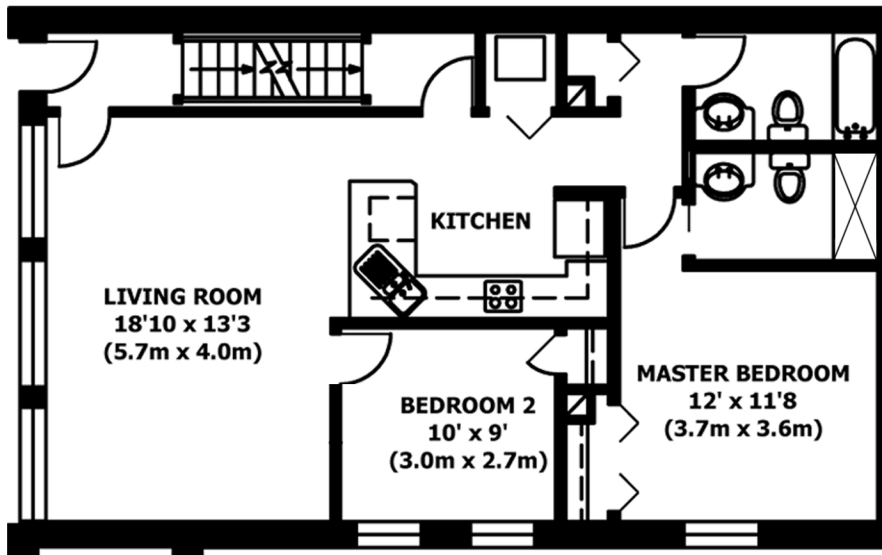

FLOOR PLAN

Property Address:
1256 N Cleaver St 1E
Chicago, IL 60642