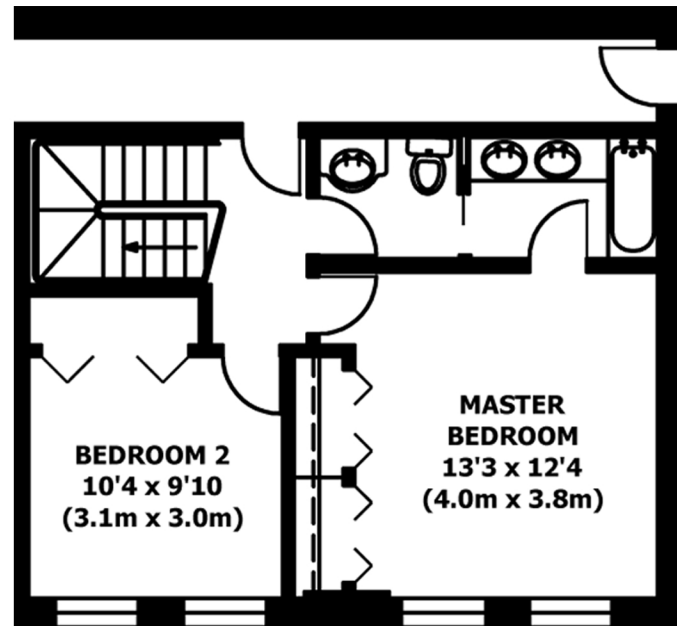

# FLOOR PLAN

Property Address:  
1256 N Cleaver St 2W  
Chicago, IL 60642