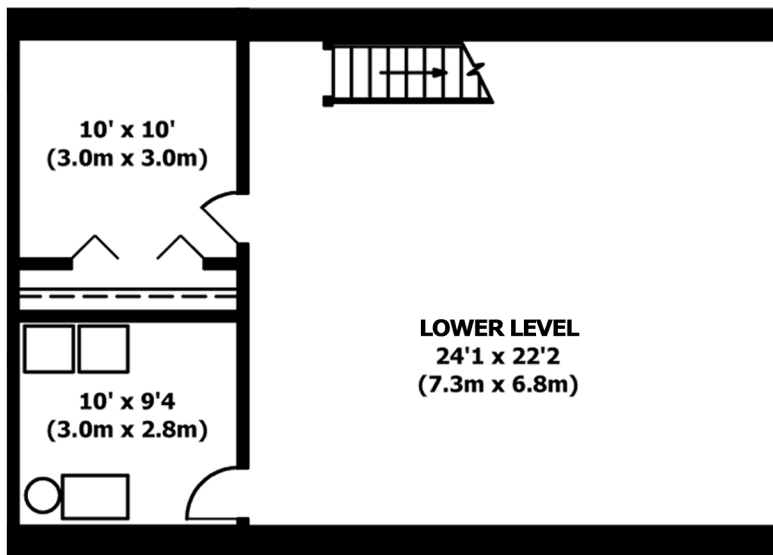

# FLOOR PLAN

Property Address:  
1256 N Cleaver St 1W  
Chicago, IL 60642