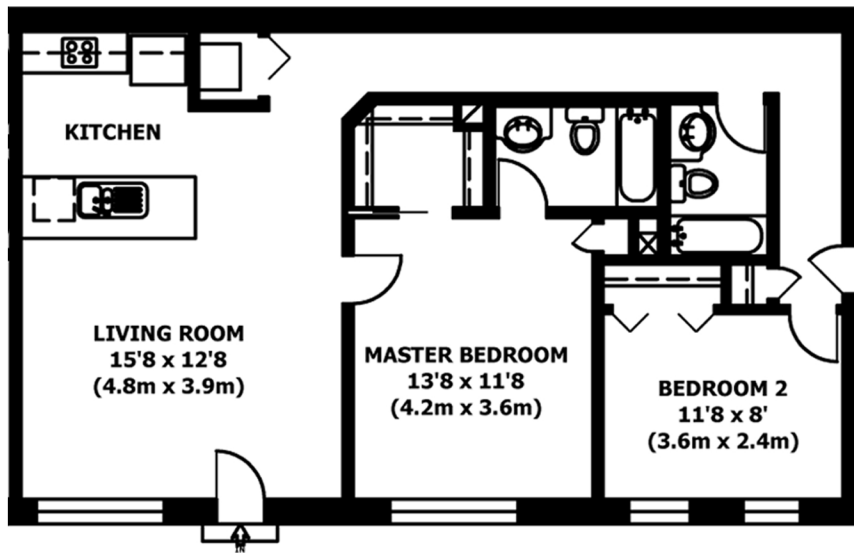

# FLOOR PLAN

Property Address:  
1256 N Cleaver St 1W  
Chicago, IL 60642