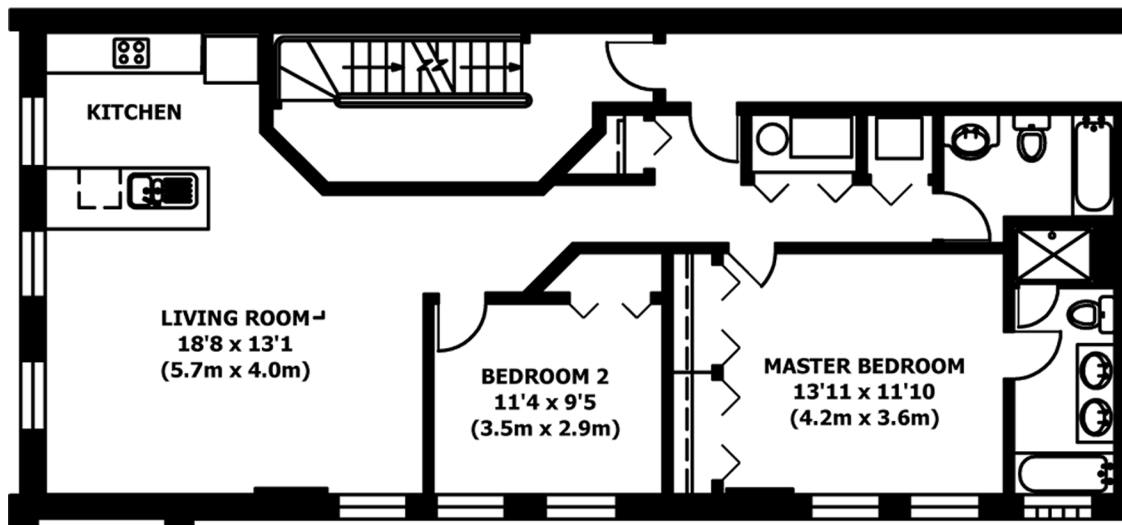

FLOOR PLAN

Property Address:
1256 N Cleaver St 2E
Chicago, IL 60642