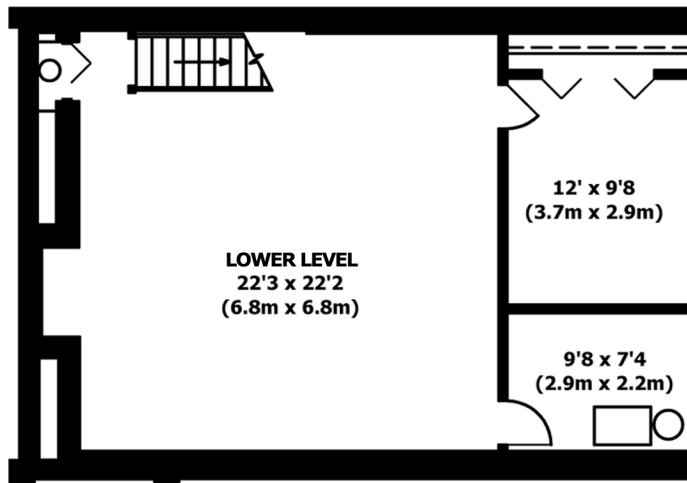

FLOOR PLAN

Property Address:
1256 N Cleaver St 1E
Chicago, IL 60642