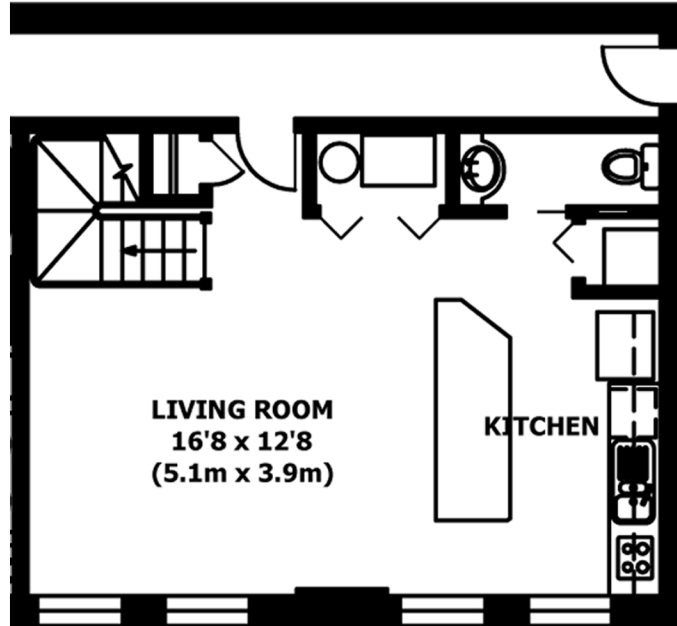

# FLOOR PLAN

Property Address:  
1256 N Cleaver St 2W  
Chicago, IL 60642