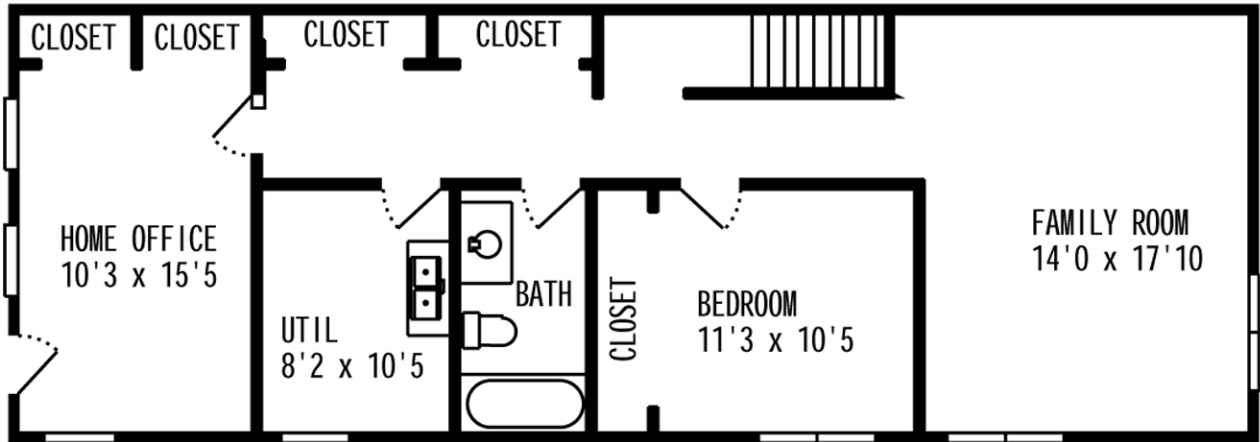

FLOOR PLAN

Property Address:
2225 W Charleston
Chicago, IL 60647

FIRST LEVEL

FLOOR PLAN

Property Address:
2225 W Charleston
Chicago, IL 60647

UPPER LEVEL

FLOOR PLAN

Property Address:
2225 W Charleston
Chicago, IL 60647

LOWER LEVEL

FLOOR PLAN

Property Address:
2225 W Charleston
Chicago, IL 60647

GARAGE