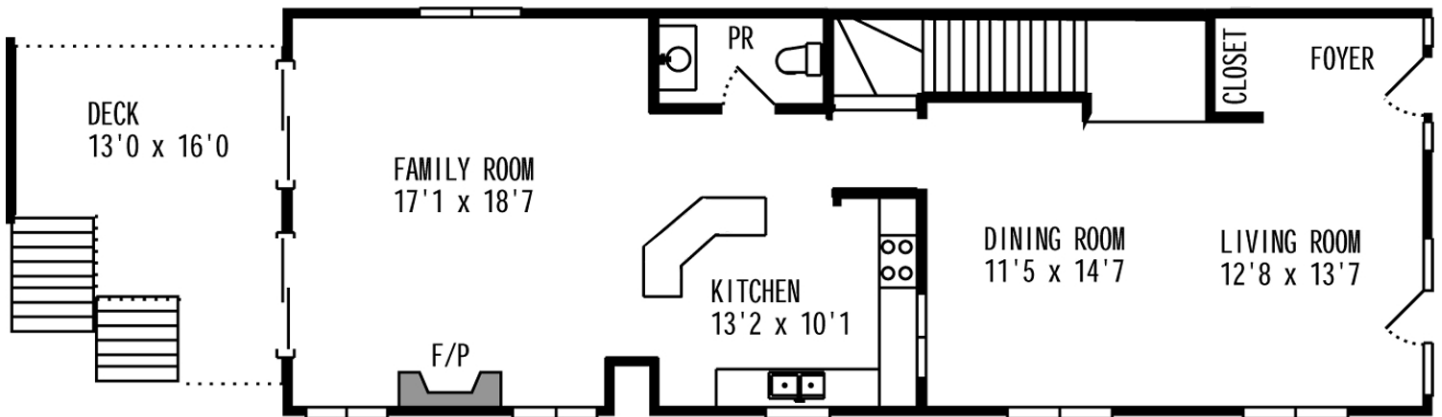

FLOOR PLAN

Property Address:
2225 W Charleston
Chicago, IL 60647

FIRST LEVEL

FLOOR PLAN

Property Address:
2225 W Charleston
Chicago, IL 60647

UPPER LEVEL

FLOOR PLAN

Property Address:
2225 W Charleston
Chicago, IL 60647

LOWER LEVEL

FLOOR PLAN

Property Address:
2225 W Charleston
Chicago, IL 60647

GARAGE