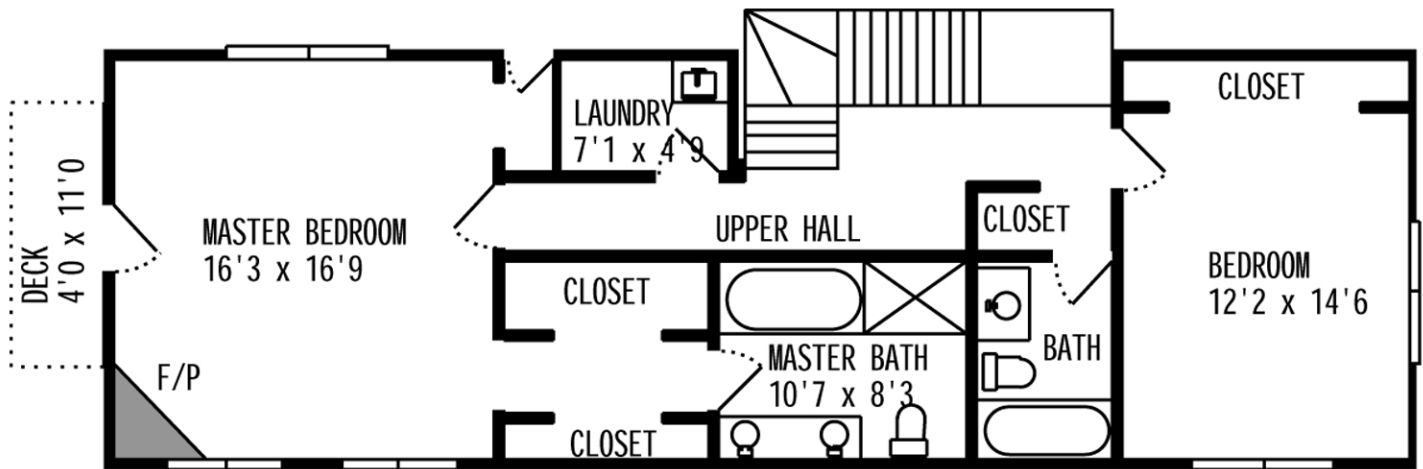

FLOOR PLAN

Property Address:
2225 W Charleston
Chicago, IL 60647

FIRST LEVEL

FLOOR PLAN

Property Address:
2225 W Charleston
Chicago, IL 60647

UPPER LEVEL

FLOOR PLAN

Property Address:
2225 W Charleston
Chicago, IL 60647

LOWER LEVEL

FLOOR PLAN

Property Address:
2225 W Charleston
Chicago, IL 60647

GARAGE