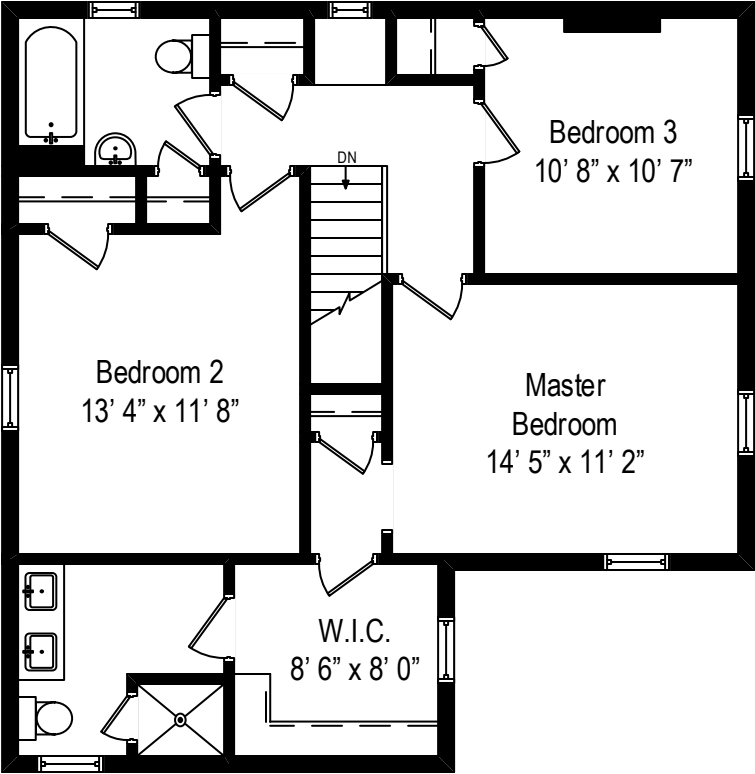

335 Florence – Evanston, IL 60202

First Level

335 Florence – Evanston, IL 60202

Second Level

335 Florence – Evanston, IL 60202

Lower Level

All dimensions are approximate. This plan is for marketing purposes only.