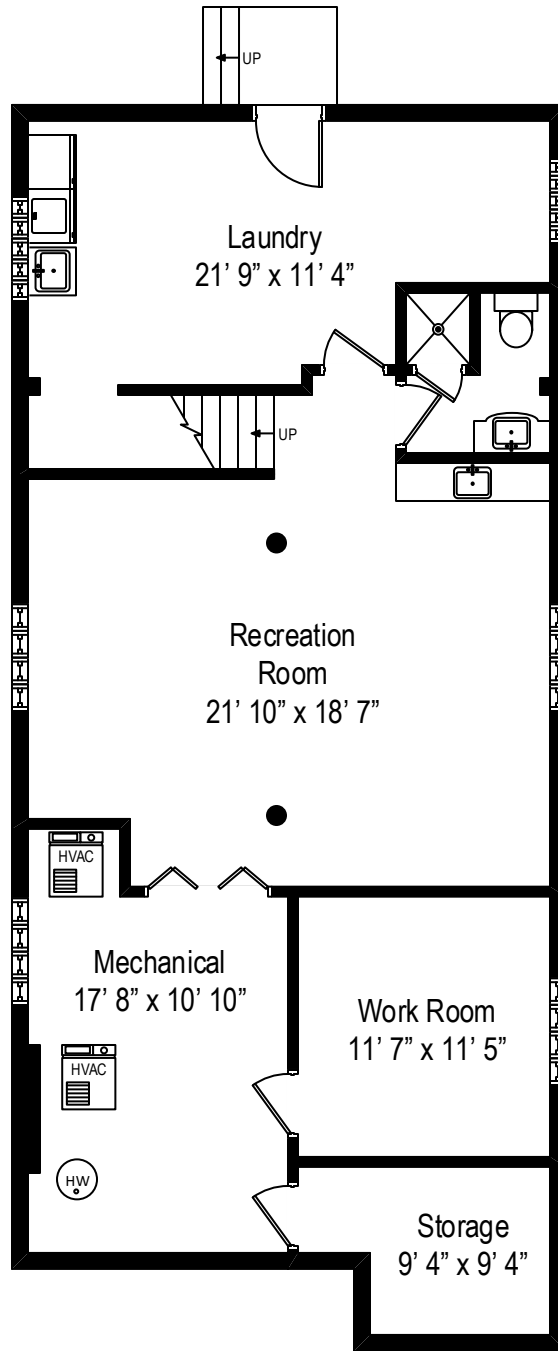

5805 Eastwood – Chicago, IL 60630

First Level

5805 Eastwood – Chicago, IL 60630

Second Level

All dimensions are approximate. This plan is for marketing purposes only.

5805 Eastwood – Chicago, IL 60630

Lower Level

All dimensions are approximate. This plan is for marketing purposes only.