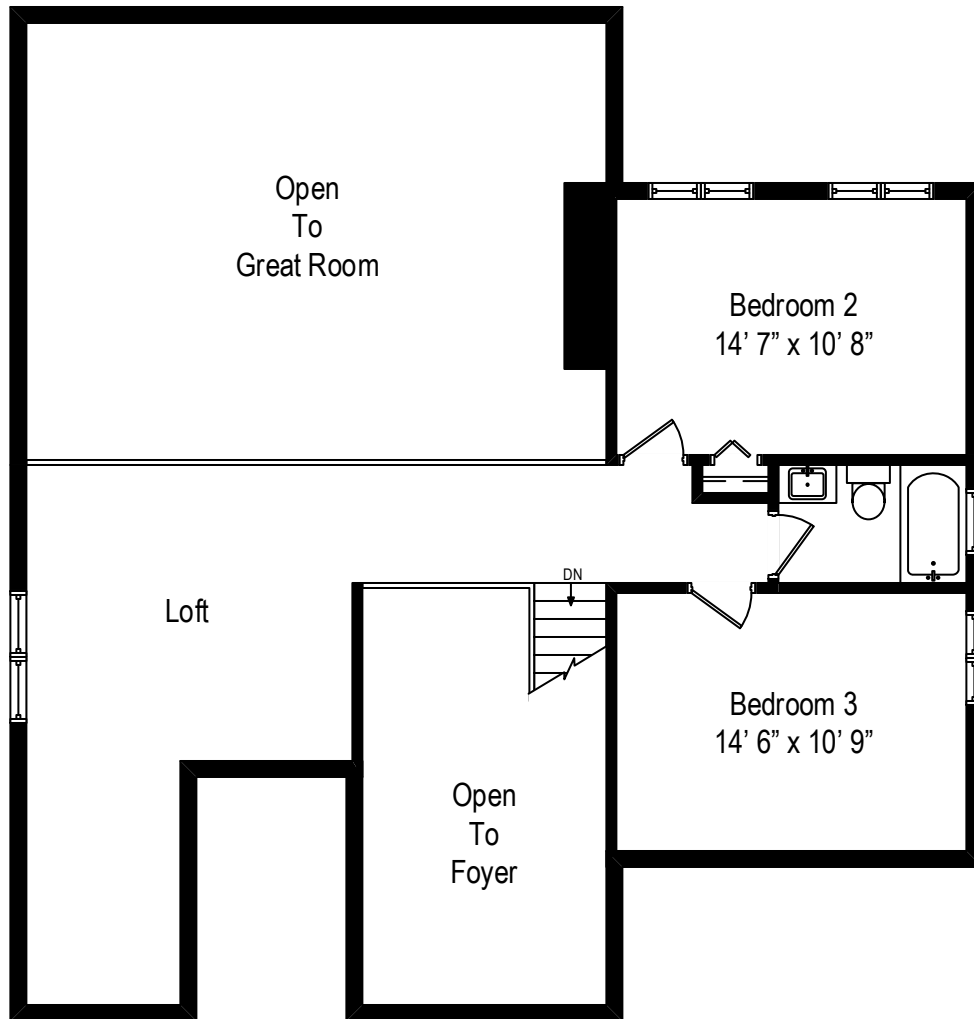

313 West Park Drive – Twin Lakes, WI 53181

First Level

313 West Park Drive – Twin Lakes, WI 53181

Second Level

313 West Park Drive – Twin Lakes, WI 53181

Guest House