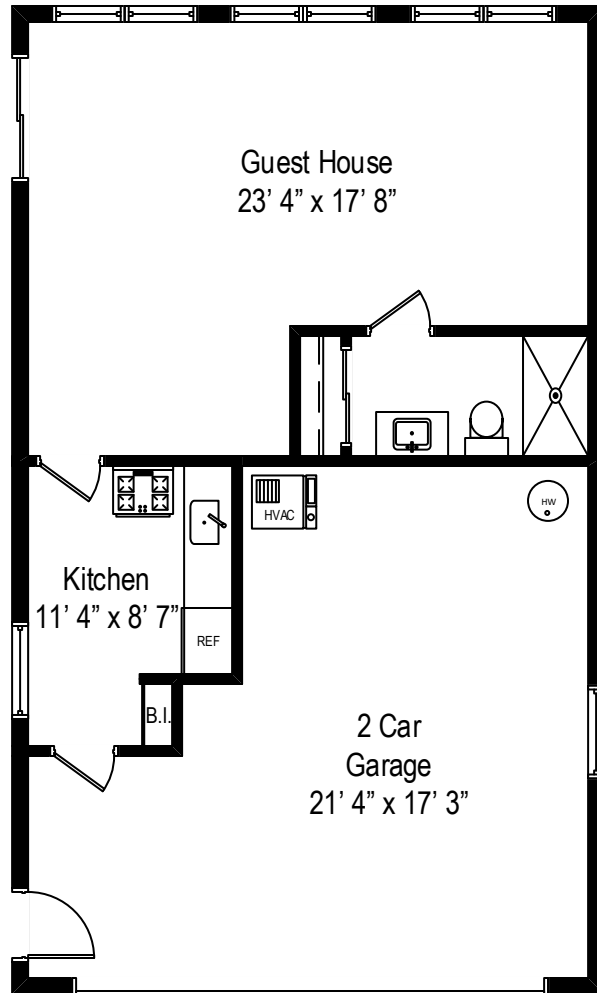

313 West Park Drive – Twin Lakes, WI 53181

First Level

313 West Park Drive – Twin Lakes, WI 53181

Second Level

313 West Park Drive – Twin Lakes, WI 53181

Guest House