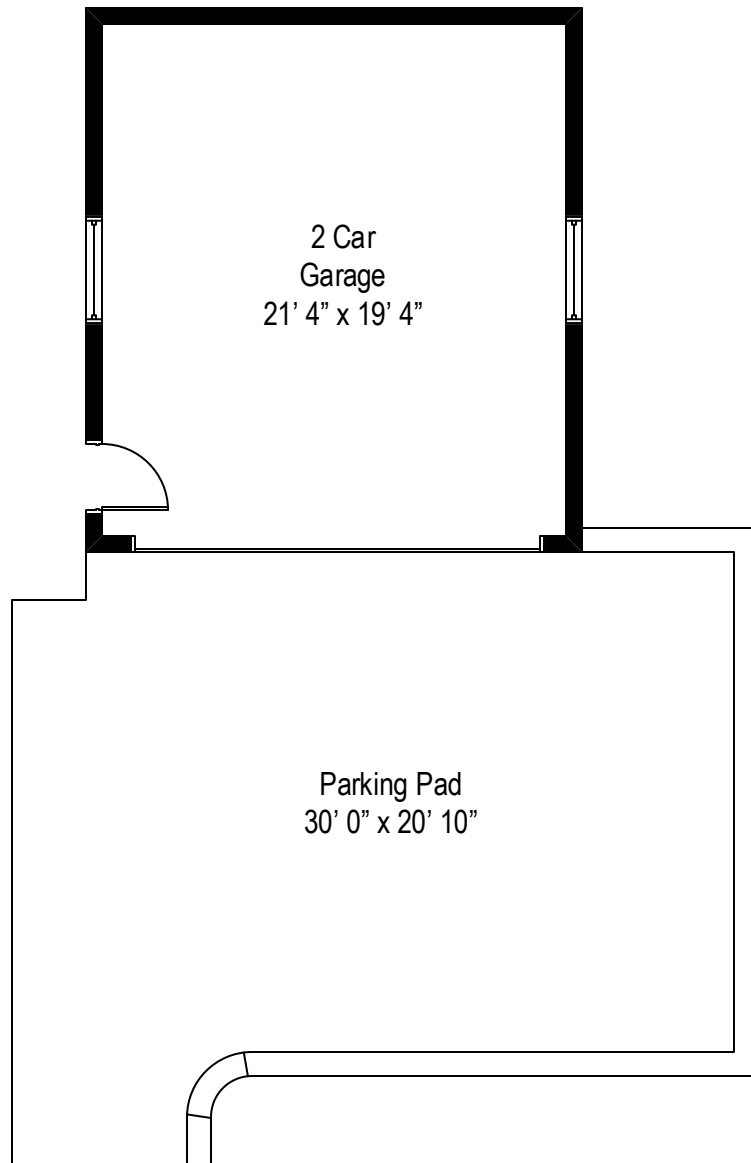

2640 St. Johns Avenue – Highland Park , IL 60035

First Level

2640 St. Johns Avenue – Highland Park , IL 60035

Second Level

All dimensions are approximate. This plan is for marketing purposes only.

2640 St. Johns Avenue – Highland Park , IL 60035

Lower Level

All dimensions are approximate. This plan is for marketing purposes only.

2640 St. Johns Avenue – Highland Park , IL 60035

Detached Garage

All dimensions are approximate. This plan is for marketing purposes only.