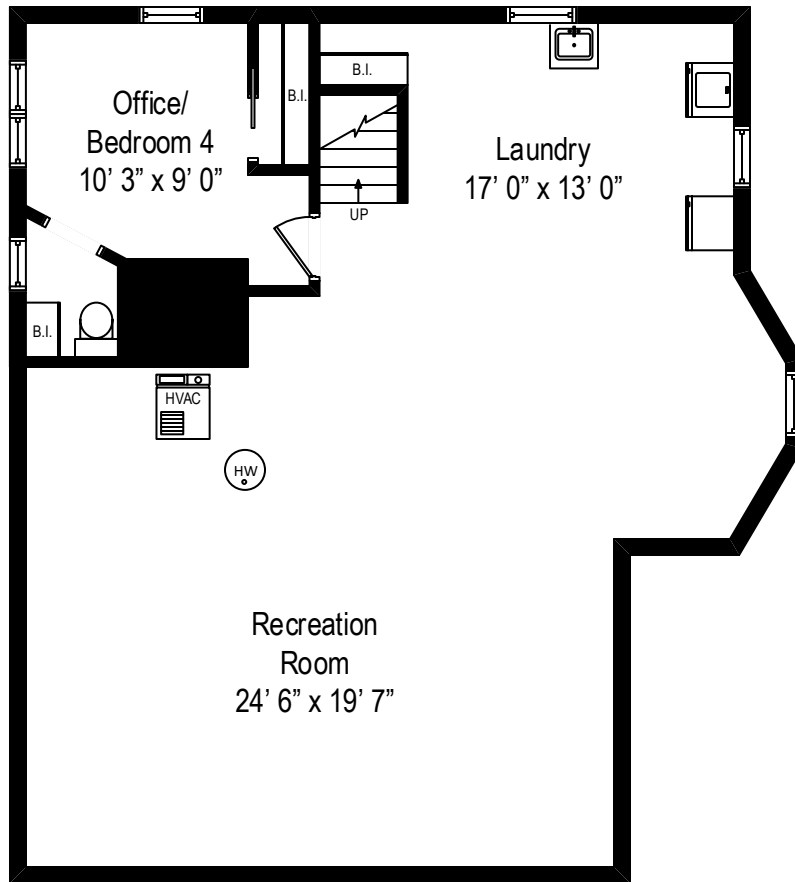

2640 St. Johns Avenue – Highland Park , IL 60035

First Level

2640 St. Johns Avenue – Highland Park , IL 60035

Second Level

All dimensions are approximate. This plan is for marketing purposes only.

2640 St. Johns Avenue – Highland Park , IL 60035

Lower Level

All dimensions are approximate. This plan is for marketing purposes only.

2640 St. Johns Avenue – Highland Park , IL 60035

Detached Garage

All dimensions are approximate. This plan is for marketing purposes only.