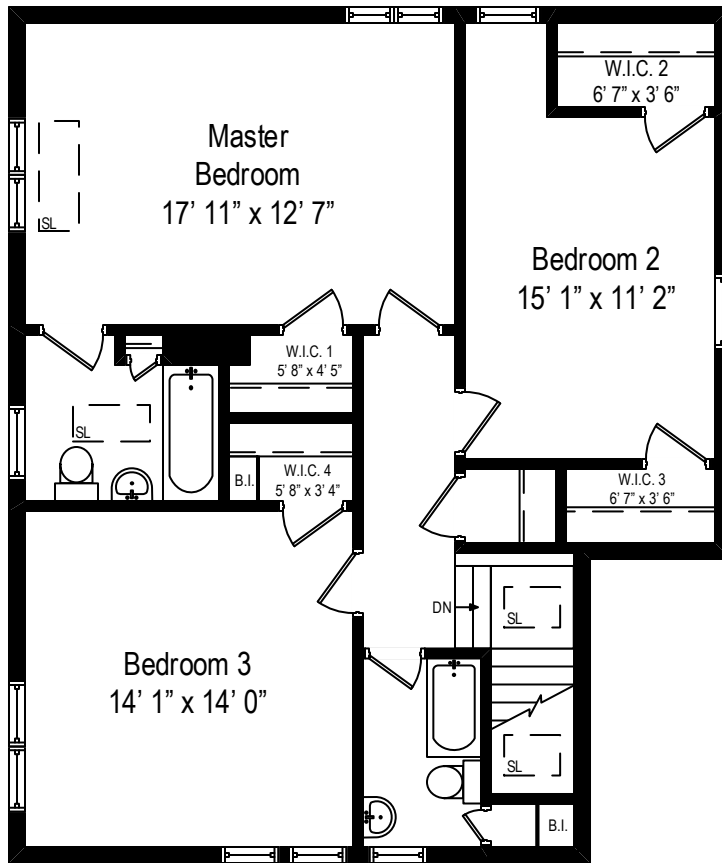

2640 St. Johns Avenue – Highland Park , IL 60035

First Level

2640 St. Johns Avenue – Highland Park , IL 60035

Second Level

All dimensions are approximate. This plan is for marketing purposes only.

2640 St. Johns Avenue – Highland Park , IL 60035

Lower Level

All dimensions are approximate. This plan is for marketing purposes only.

2640 St. Johns Avenue – Highland Park , IL 60035

Detached Garage

All dimensions are approximate. This plan is for marketing purposes only.