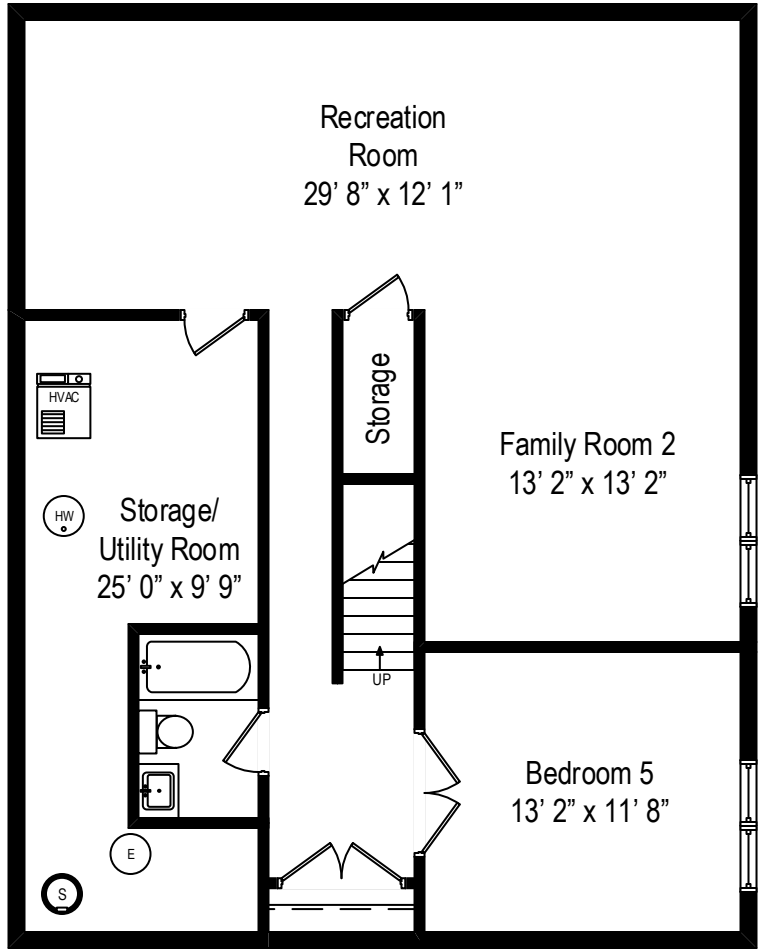

520 Drexel Avenue – Glencoe, IL 60022

First Level

520 Drexel Avenue – Glencoe, IL 60022

Second Level

520 Drexel Avenue – Glencoe, IL 60022

Lower Level

All dimensions are approximate. This plan is for marketing purposes only.