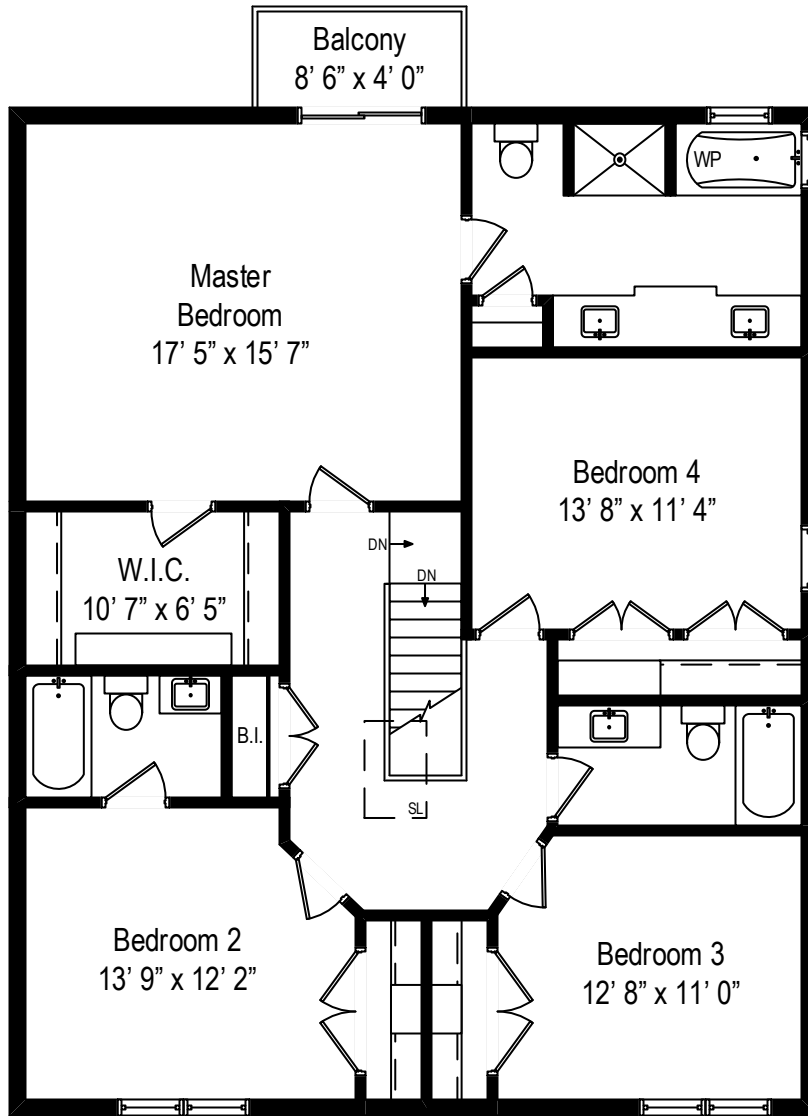

520 Drexel Avenue – Glencoe, IL 60022

First Level

520 Drexel Avenue – Glencoe, IL 60022

Second Level

520 Drexel Avenue – Glencoe, IL 60022

Lower Level

All dimensions are approximate. This plan is for marketing purposes only.