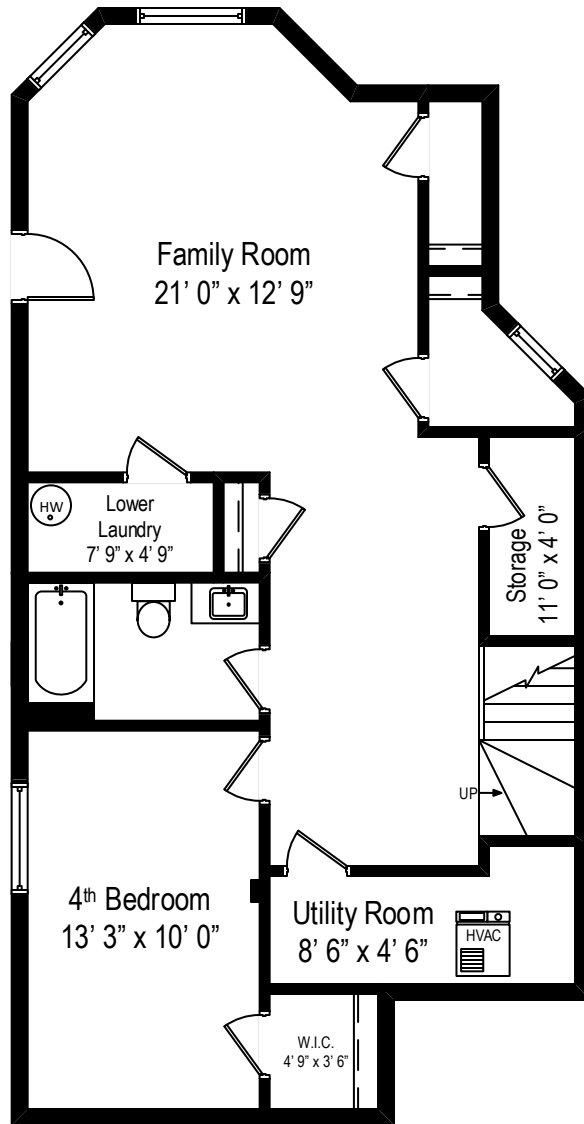

2322 W. Winnemac Avenue – Chicago, IL 60625

First Level

2322 W. Winnemac Avenue – Chicago, IL 60625

Second Level

All dimensions are approximate. This plan is for marketing purposes only.

2322 W. Winnemac Avenue – Chicago, IL 60625

Lower Level