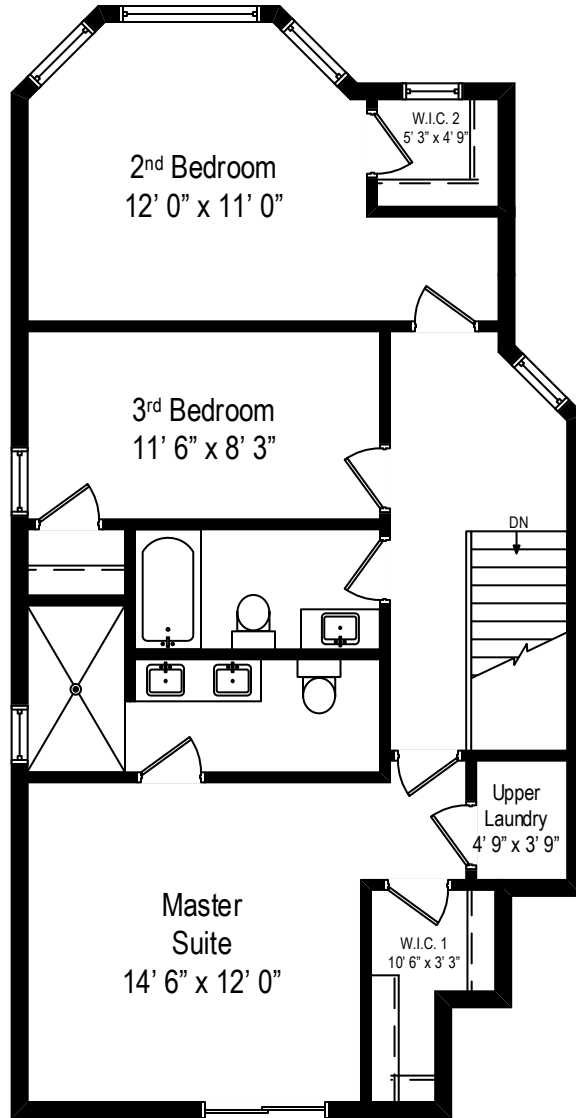

2322 W. Winnemac Avenue – Chicago, IL 60625

First Level

2322 W. Winnemac Avenue – Chicago, IL 60625

Second Level

All dimensions are approximate. This plan is for marketing purposes only.

2322 W. Winnemac Avenue – Chicago, IL 60625

Lower Level