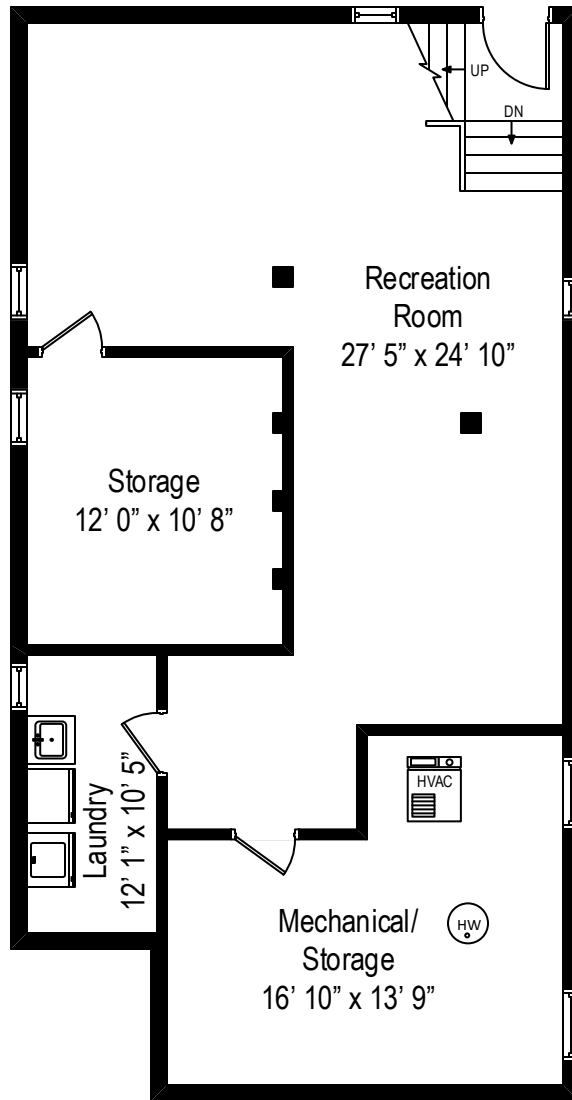

724 Park Ave – Wilmette, IL 60091

First Level

724 Park Ave – Wilmette, IL 60091

Second Level

724 Park Ave – Wilmette, IL 60091

Lower Level

All dimensions are approximate. This plan is for marketing purposes only.