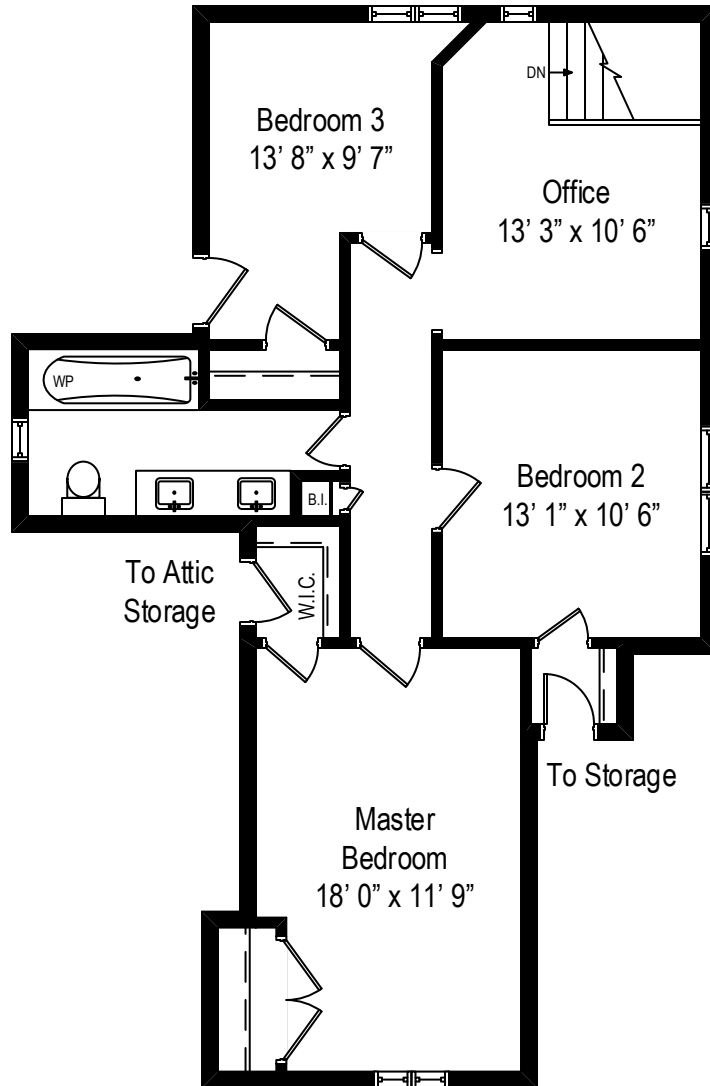

724 Park Ave – Wilmette, IL 60091

First Level

724 Park Ave – Wilmette, IL 60091

Second Level

724 Park Ave – Wilmette, IL 60091

Lower Level

All dimensions are approximate. This plan is for marketing purposes only.