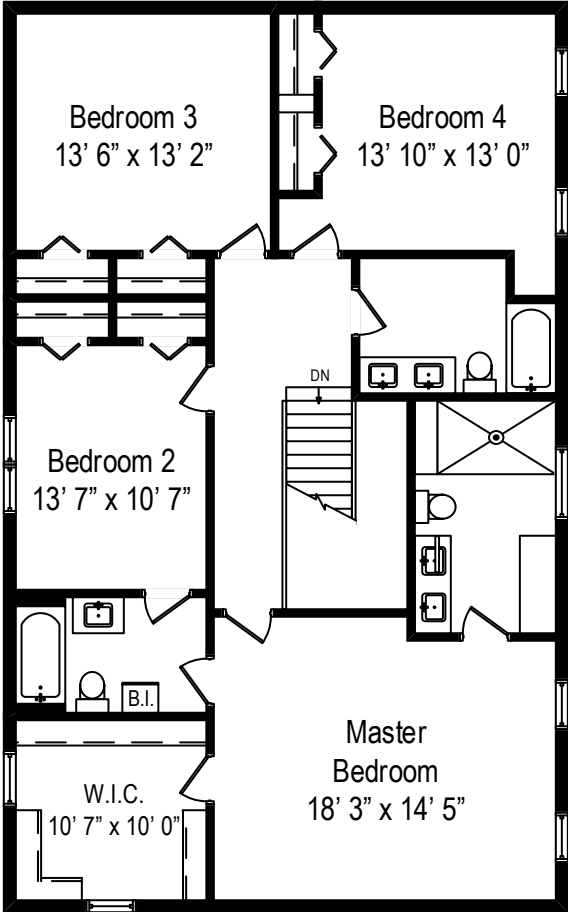

75461 Donwood Trail, Naperville, IL 60540
 First Level

All dimensions are approximate. This plan is for marketing purposes only.

75461 Donwood Trail, Naperville, IL 60540

Second Level

All dimensions are approximate. This plan is for marketing purposes only.