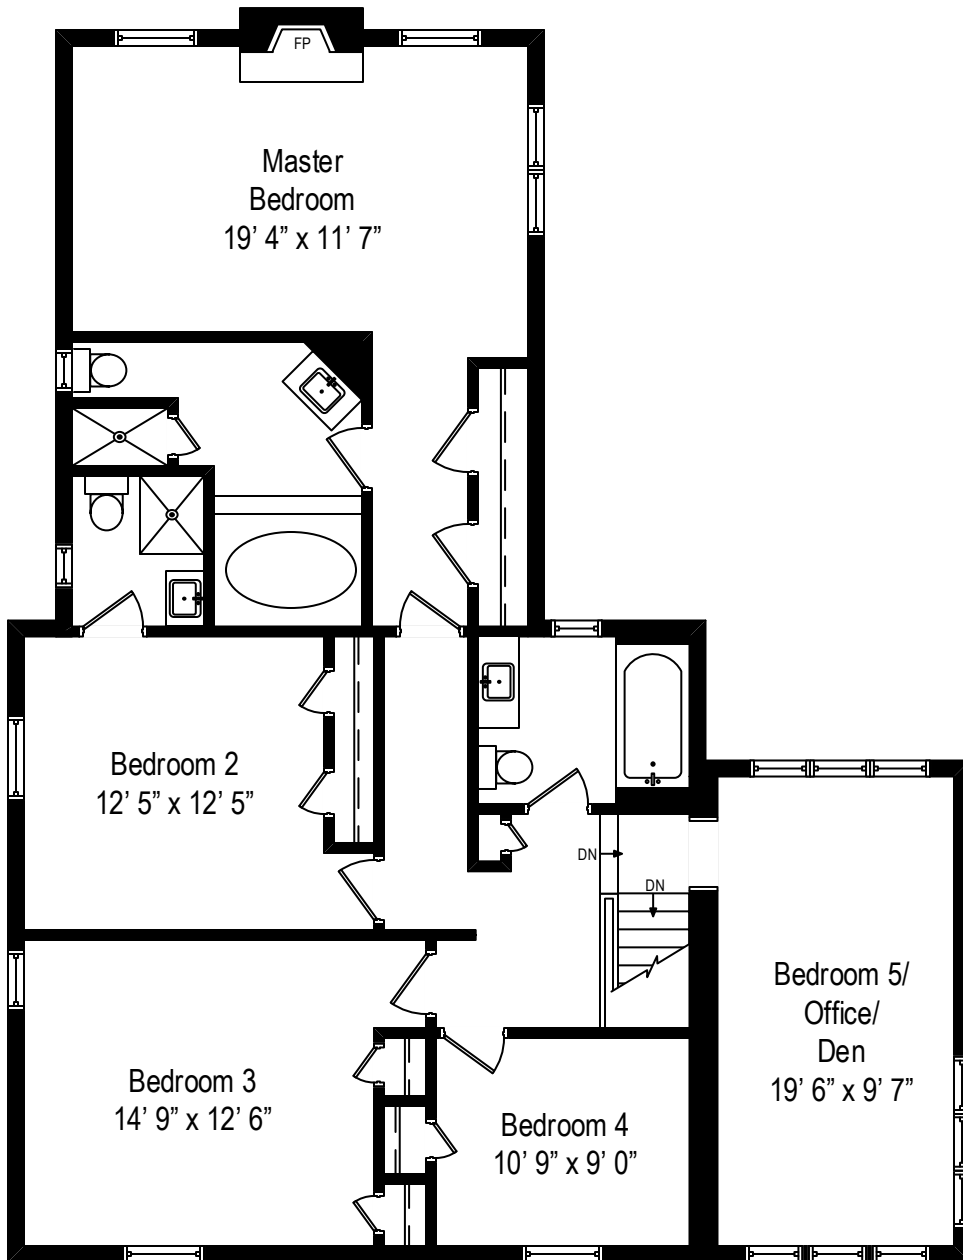

1420 Park Avenue – River Forest, IL 60305

First Level

All dimensions are approximate. This plan is for marketing purposes only.

1420 Park Avenue – River Forest, IL 60305

Second Level

All dimensions are approximate. This plan is for marketing purposes only.

1420 Park Avenue – River Forest, IL 60305

Lower Level

All dimensions are approximate. This plan is for marketing purposes only.