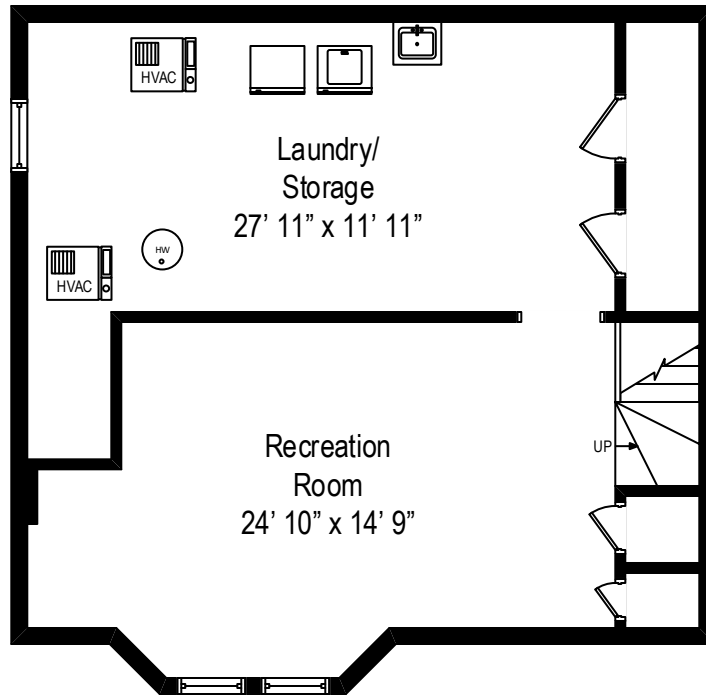

1420 Park Avenue – River Forest, IL 60305

First Level

All dimensions are approximate. This plan is for marketing purposes only.

1420 Park Avenue – River Forest, IL 60305

Second Level

All dimensions are approximate. This plan is for marketing purposes only.

1420 Park Avenue – River Forest, IL 60305

Lower Level

All dimensions are approximate. This plan is for marketing purposes only.