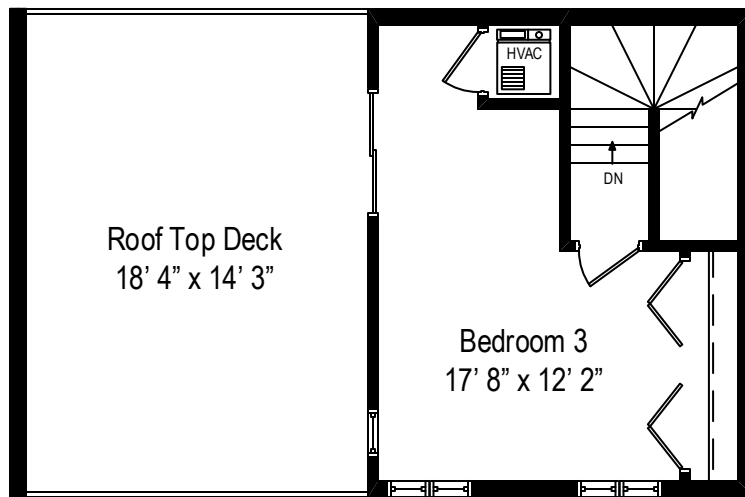

1805 Belmont – Chicago, IL 60657

First Level

All dimensions are approximate. This plan is for marketing purposes only.

1805 Belmont – Chicago, IL 60657

Second Level

All dimensions are approximate. This plan is for marketing purposes only.

1805 Belmont – Chicago, IL 60657

Third Level

All dimensions are approximate. This plan is for marketing purposes only.

1805 Belmont – Chicago, IL 60657

Fourth Level

All dimensions are approximate. This plan is for marketing purposes only.