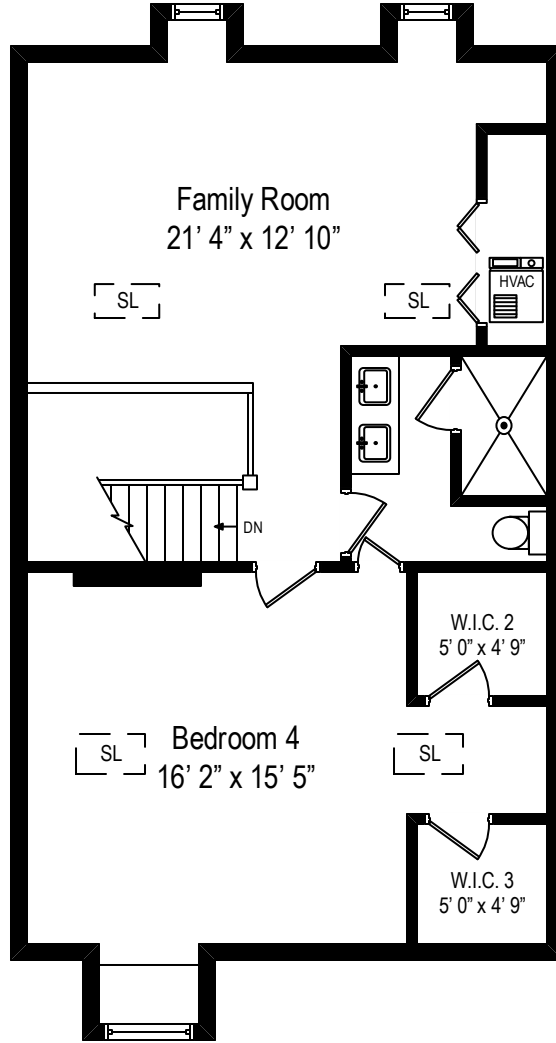

820 E. 42<sup>nd</sup> Street – Chicago, IL 60653

First Level

All dimensions are approximate. This plan is for marketing purposes only.

820 E. 42<sup>nd</sup> Street – Chicago, IL 60653

Second Level

All dimensions are approximate. This plan is for marketing purposes only.

820 E. 42<sup>nd</sup> Street – Chicago, IL 60653

Third Level

All dimensions are approximate. This plan is for marketing purposes only.

820 E. 42<sup>nd</sup> Street – Chicago, IL 60653

Lower Level

All dimensions are approximate. This plan is for marketing purposes only.