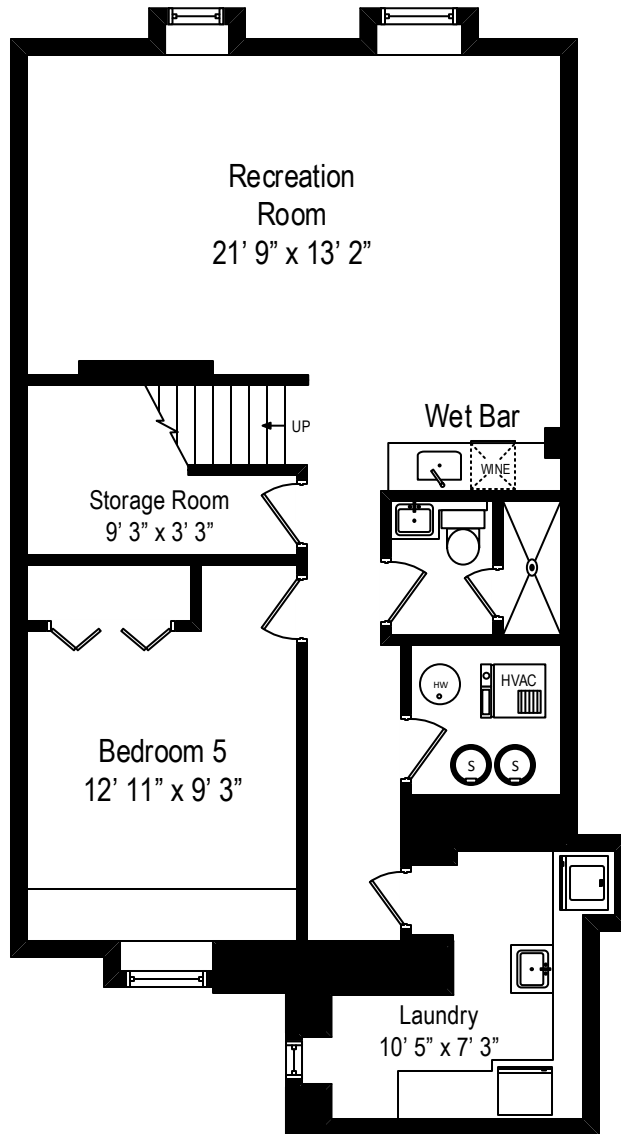

820 E. 42<sup>nd</sup> Street – Chicago, IL 60653

First Level

All dimensions are approximate. This plan is for marketing purposes only.

820 E. 42<sup>nd</sup> Street – Chicago, IL 60653

Second Level

All dimensions are approximate. This plan is for marketing purposes only.

820 E. 42<sup>nd</sup> Street – Chicago, IL 60653

Third Level

All dimensions are approximate. This plan is for marketing purposes only.

820 E. 42<sup>nd</sup> Street – Chicago, IL 60653

Lower Level

All dimensions are approximate. This plan is for marketing purposes only.