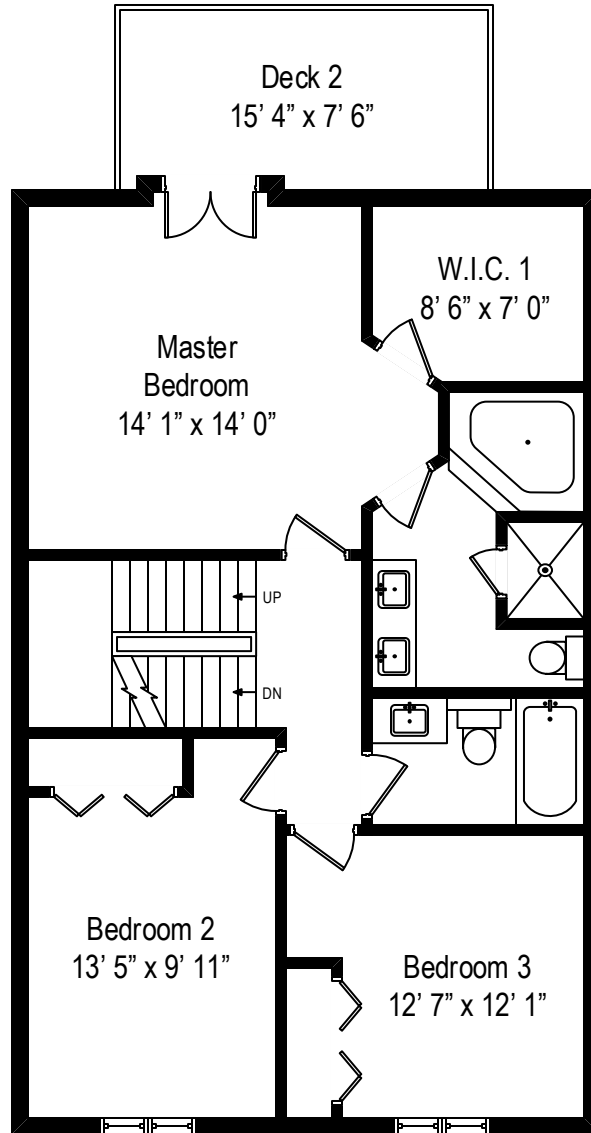

820 E. 42<sup>nd</sup> Street – Chicago, IL 60653

First Level

All dimensions are approximate. This plan is for marketing purposes only.

820 E. 42<sup>nd</sup> Street – Chicago, IL 60653

Second Level

All dimensions are approximate. This plan is for marketing purposes only.

820 E. 42<sup>nd</sup> Street – Chicago, IL 60653

Third Level

All dimensions are approximate. This plan is for marketing purposes only.

820 E. 42<sup>nd</sup> Street – Chicago, IL 60653

Lower Level

All dimensions are approximate. This plan is for marketing purposes only.