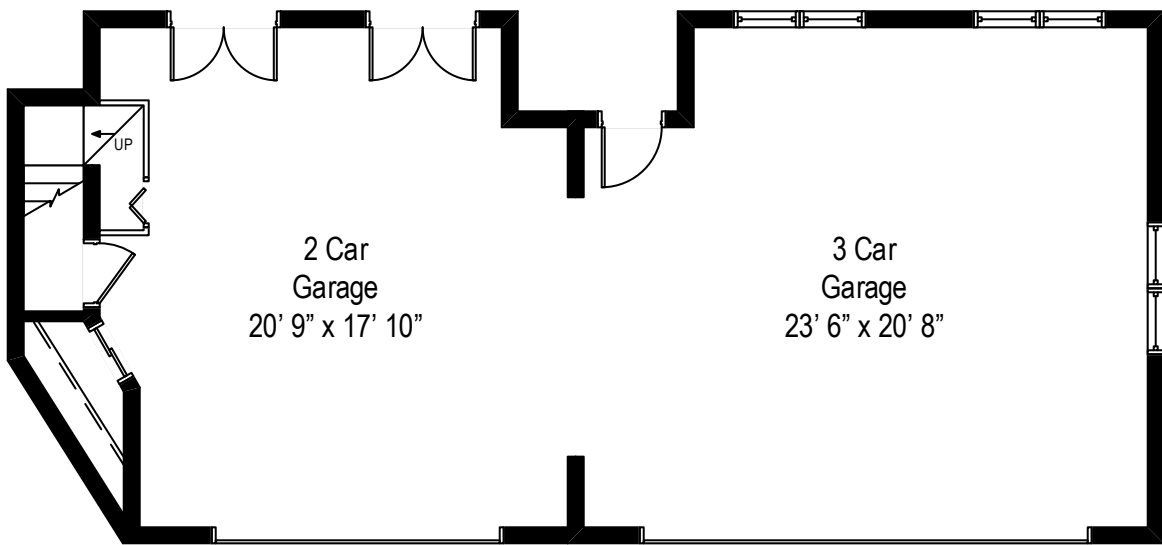

3432 Janssen – Chicago, IL 60657

First Level

3432 Janssen – Chicago, IL 60657

Second Level

3432 Janssen – Chicago, IL 60657

Lower Level

3432 Janssen – Chicago, IL 60657

First Level

All dimensions are approximate. This plan is for marketing purposes only.

3432 Janssen – Chicago, IL 60657

Second Level