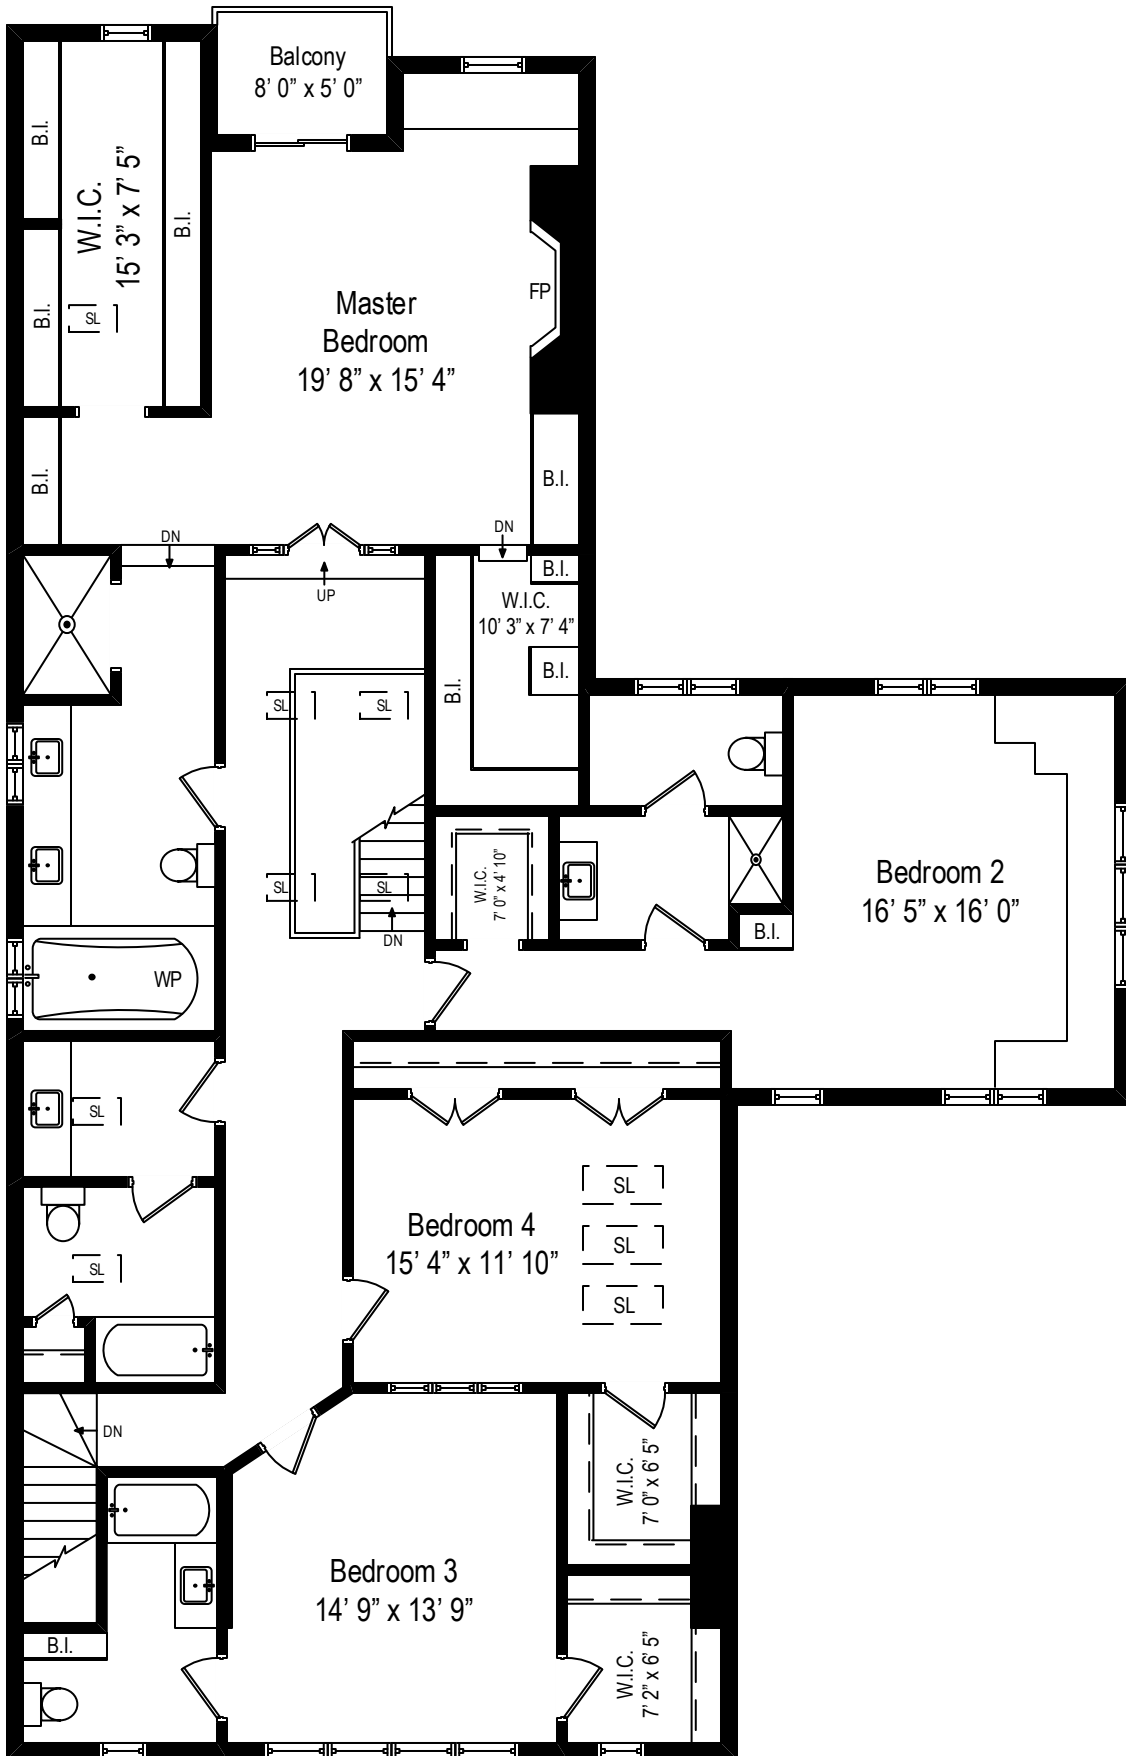

3432 Janssen – Chicago, IL 60657

First Level

3432 Janssen – Chicago, IL 60657

Second Level

3432 Janssen – Chicago, IL 60657

Lower Level

3432 Janssen – Chicago, IL 60657

First Level

All dimensions are approximate. This plan is for marketing purposes only.

3432 Janssen – Chicago, IL 60657

Second Level