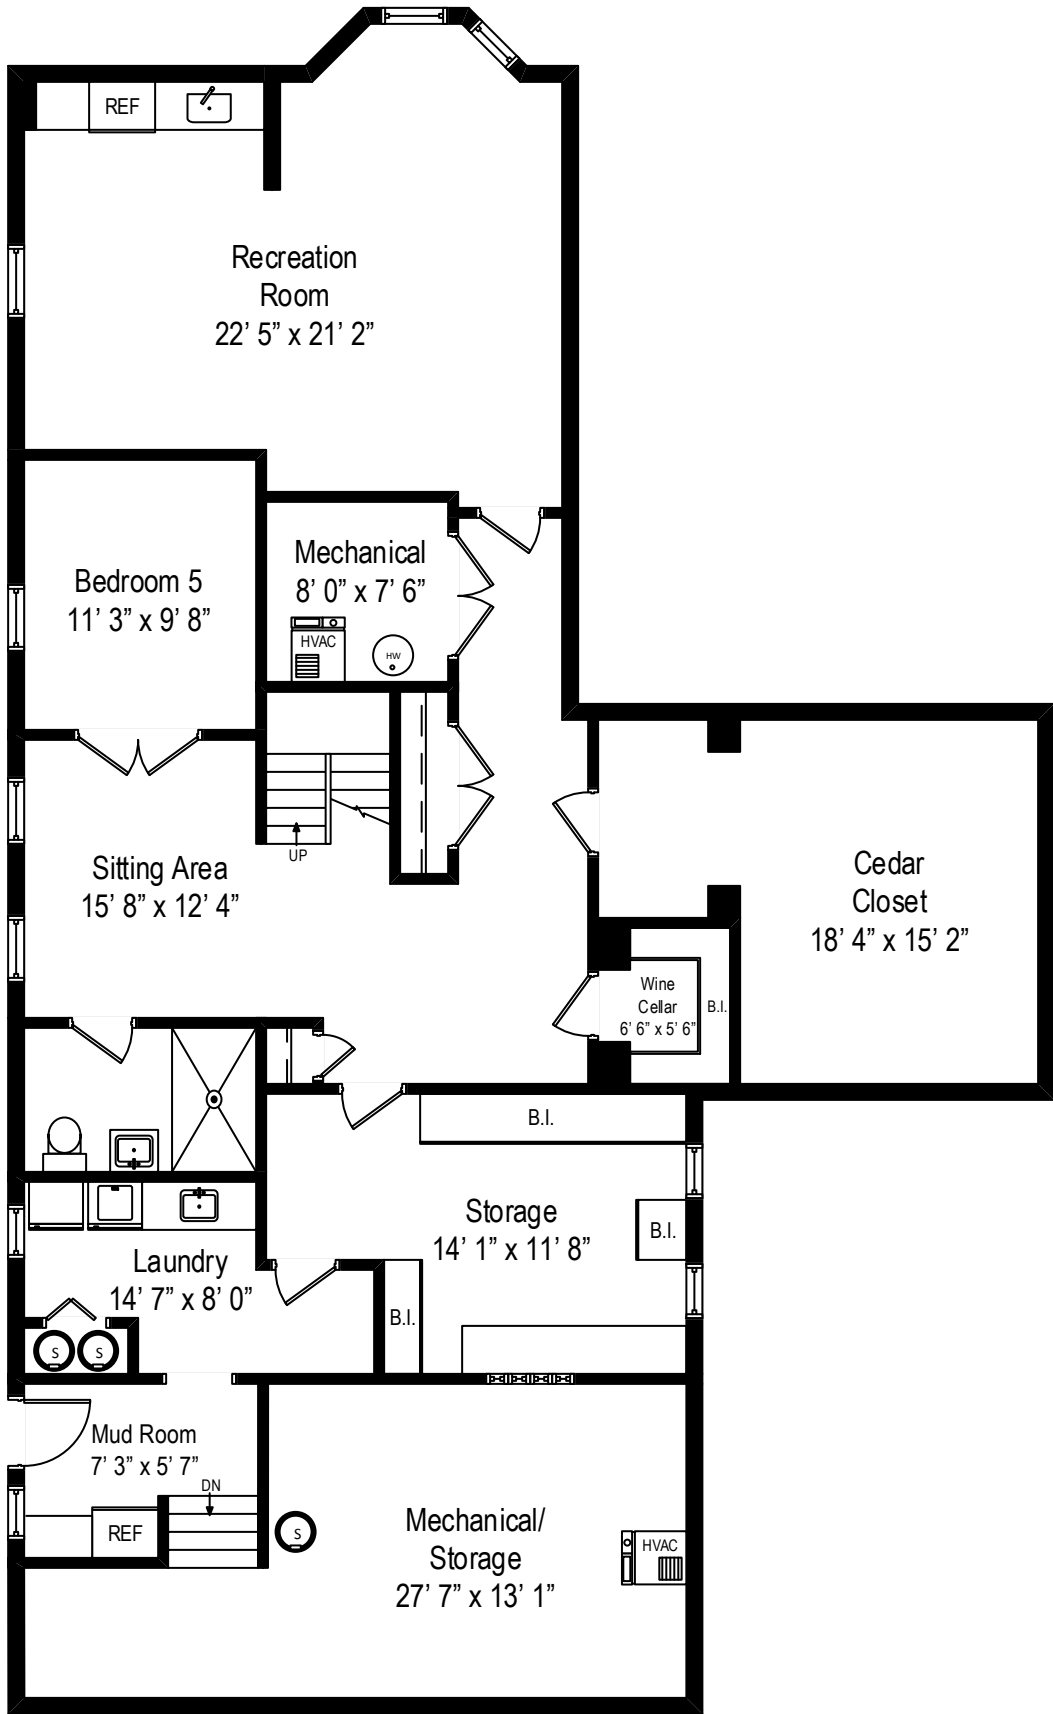

3432 Janssen – Chicago, IL 60657

First Level

3432 Janssen – Chicago, IL 60657

Second Level

3432 Janssen – Chicago, IL 60657

Lower Level

3432 Janssen – Chicago, IL 60657

First Level

All dimensions are approximate. This plan is for marketing purposes only.

3432 Janssen – Chicago, IL 60657

Second Level