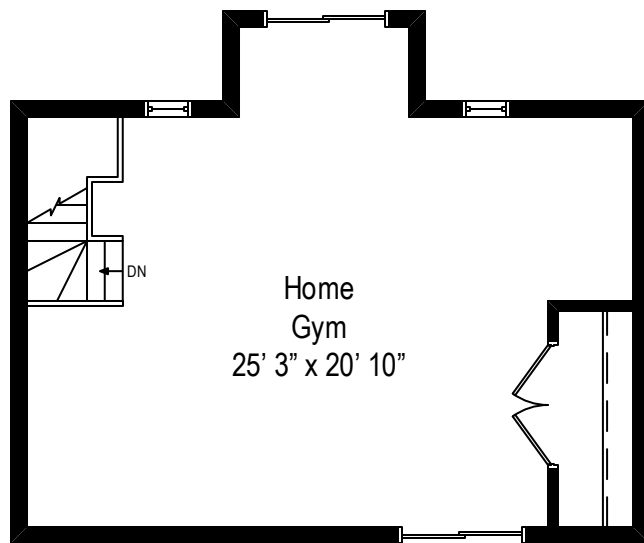

3432 Janssen – Chicago, IL 60657

First Level

3432 Janssen – Chicago, IL 60657

Second Level

3432 Janssen – Chicago, IL 60657

Lower Level

3432 Janssen – Chicago, IL 60657

First Level

All dimensions are approximate. This plan is for marketing purposes only.

3432 Janssen – Chicago, IL 60657

Second Level