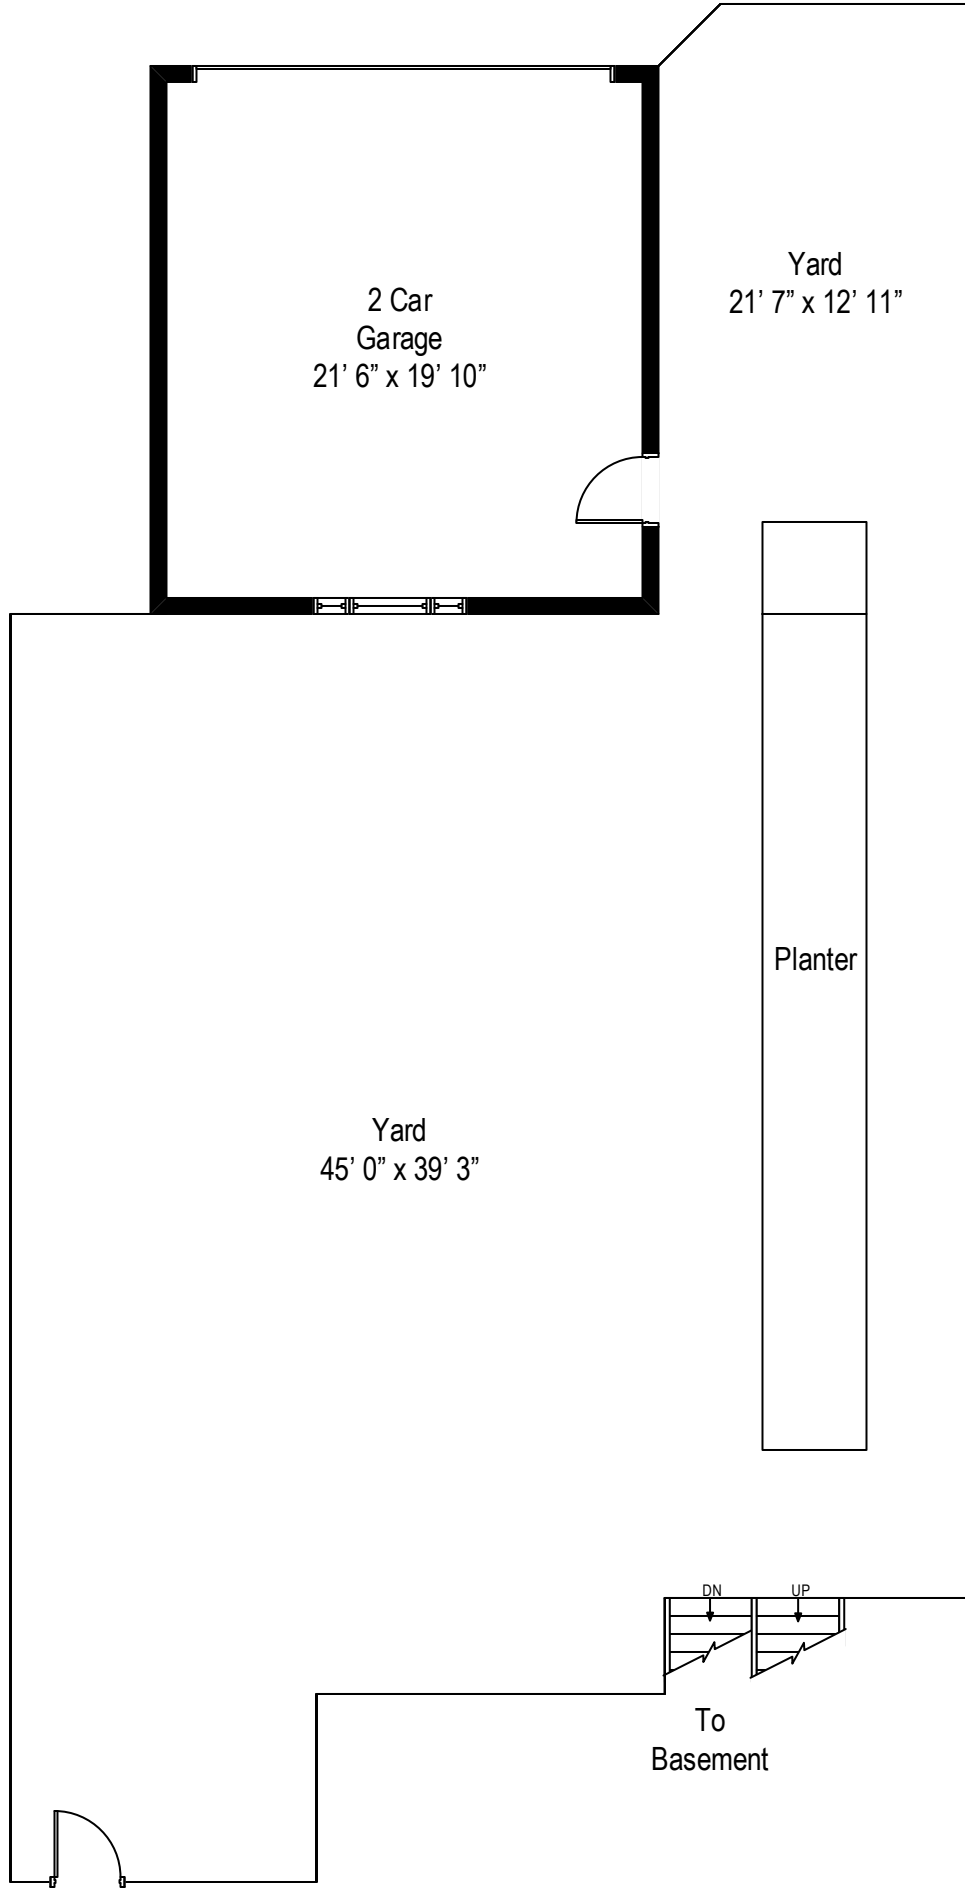

2908 Shakespeare – Chicago, IL 60647

First Level

All dimensions are approximate. This plan is for marketing purposes only.

2908 Shakespeare – Chicago, IL 60647

First Level

All dimensions are approximate. This plan is for marketing purposes only.

2908 Shakespeare – Chicago, IL 60647

Second Level

2908 Shakespeare – Chicago, IL 60647

Lower Level