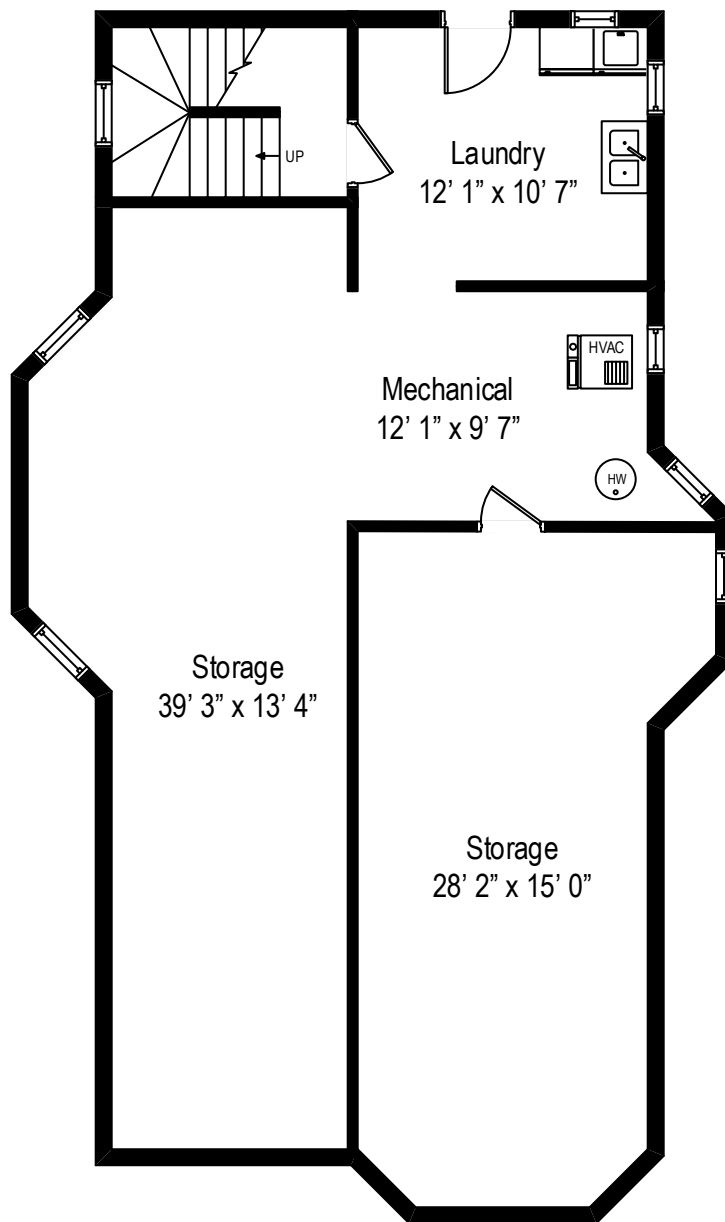

2908 Shakespeare – Chicago, IL 60647

First Level

All dimensions are approximate. This plan is for marketing purposes only.

2908 Shakespeare – Chicago, IL 60647

First Level

All dimensions are approximate. This plan is for marketing purposes only.

2908 Shakespeare – Chicago, IL 60647

Second Level

2908 Shakespeare – Chicago, IL 60647

Lower Level