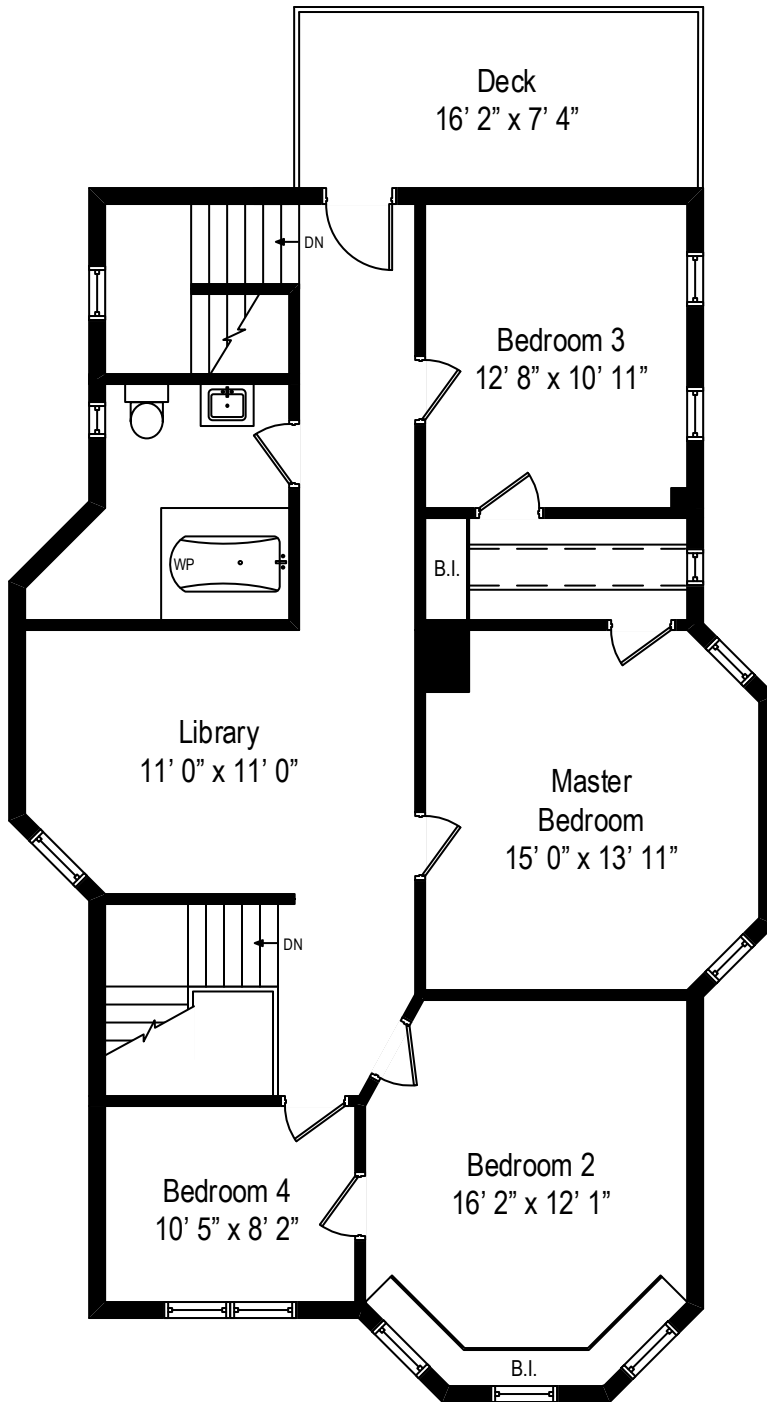

2908 Shakespeare – Chicago, IL 60647

First Level

All dimensions are approximate. This plan is for marketing purposes only.

2908 Shakespeare – Chicago, IL 60647

First Level

All dimensions are approximate. This plan is for marketing purposes only.

2908 Shakespeare – Chicago, IL 60647

Second Level

2908 Shakespeare – Chicago, IL 60647

Lower Level