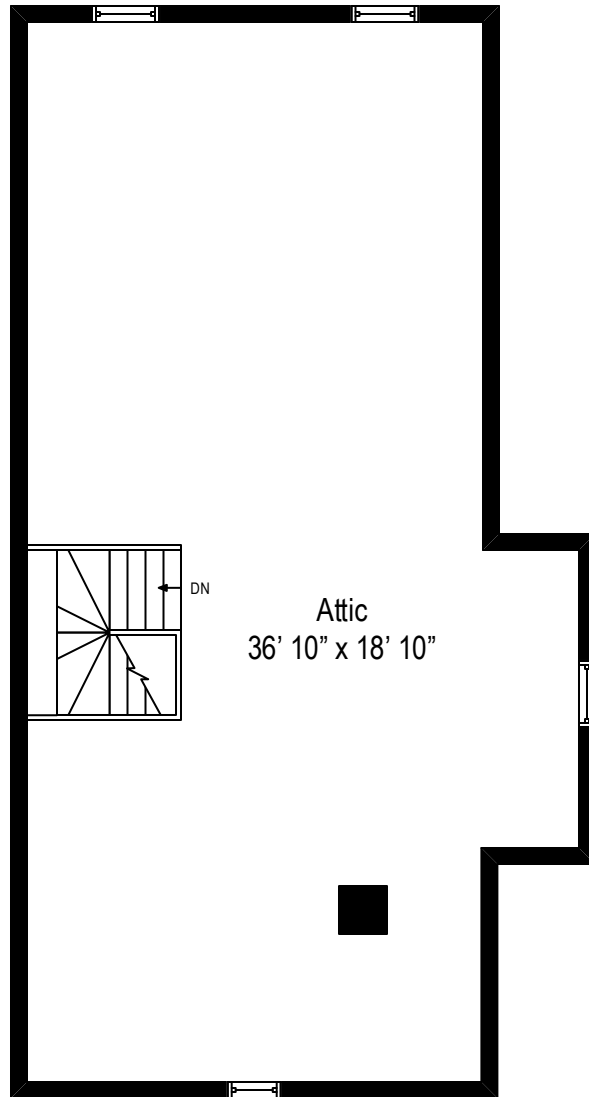

2049 W. Bradley Place – Chicago, IL 60610

First Level

All dimensions are approximate. This plan is for marketing purposes only.

2049 W. Bradley Place – Chicago, IL 60610

Second Level

All dimensions are approximate. This plan is for marketing purposes only.

2049 W. Bradley Place – Chicago, IL 60610

Third Level

All dimensions are approximate. This plan is for marketing purposes only.

2049 W. Bradley Place – Chicago, IL 60610

Lower Level

All dimensions are approximate. This plan is for marketing purposes only.