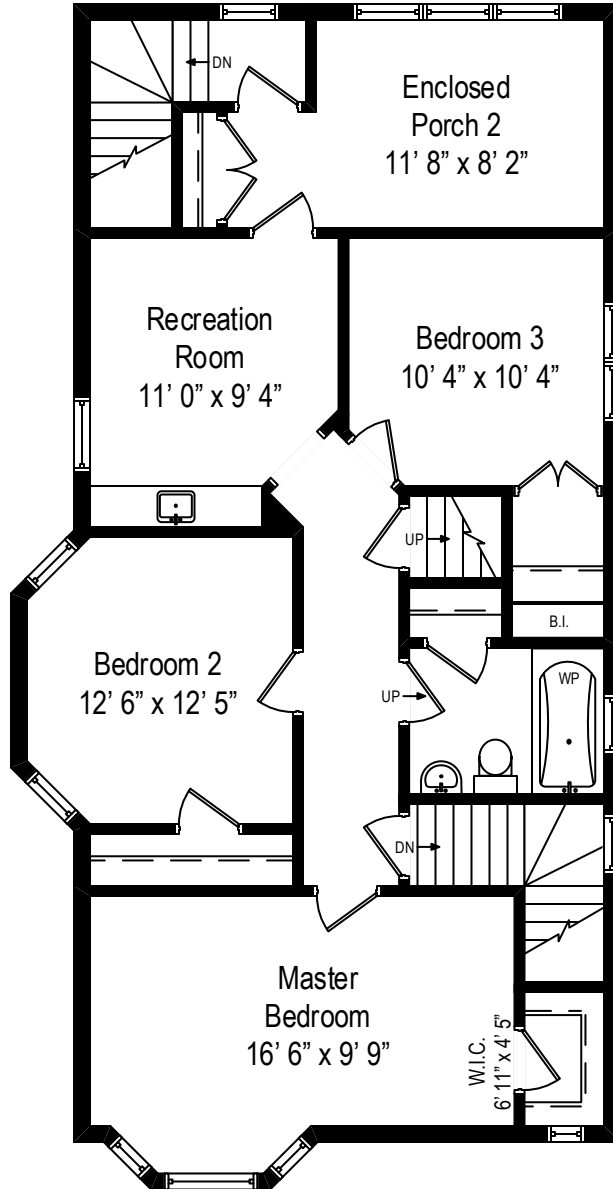

2049 W. Bradley Place – Chicago, IL 60610

First Level

All dimensions are approximate. This plan is for marketing purposes only.

2049 W. Bradley Place – Chicago, IL 60610

Second Level

All dimensions are approximate. This plan is for marketing purposes only.

2049 W. Bradley Place – Chicago, IL 60610

Third Level

All dimensions are approximate. This plan is for marketing purposes only.

2049 W. Bradley Place – Chicago, IL 60610

Lower Level

All dimensions are approximate. This plan is for marketing purposes only.