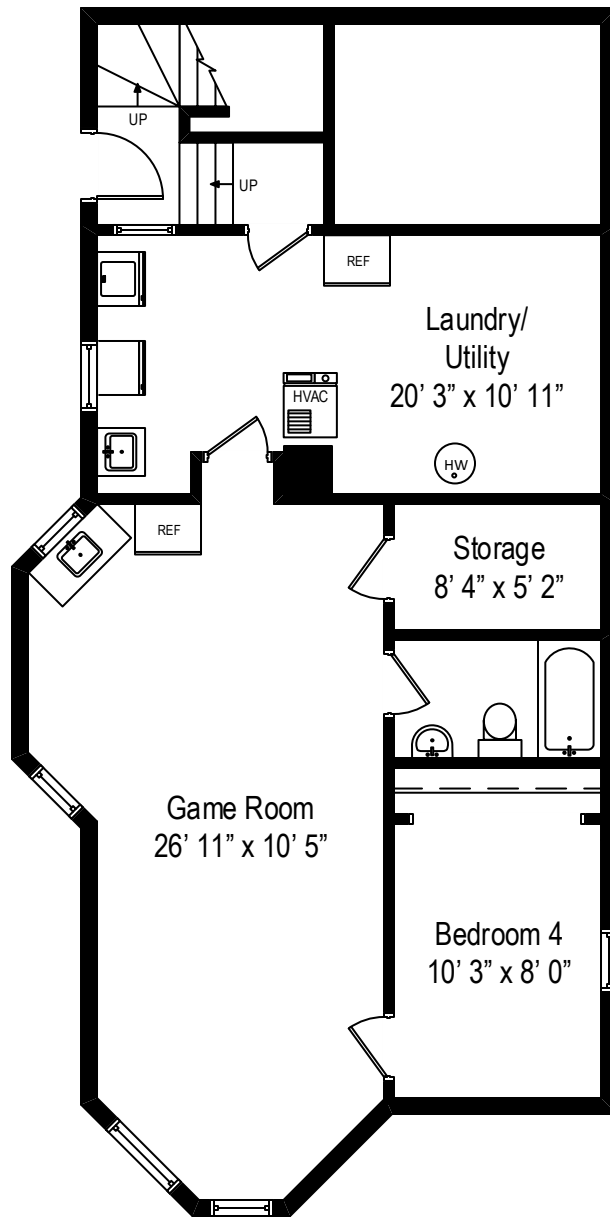

2049 W. Bradley Place – Chicago, IL 60610

First Level

All dimensions are approximate. This plan is for marketing purposes only.

2049 W. Bradley Place – Chicago, IL 60610

Second Level

All dimensions are approximate. This plan is for marketing purposes only.

2049 W. Bradley Place – Chicago, IL 60610

Third Level

All dimensions are approximate. This plan is for marketing purposes only.

2049 W. Bradley Place – Chicago, IL 60610

Lower Level

All dimensions are approximate. This plan is for marketing purposes only.