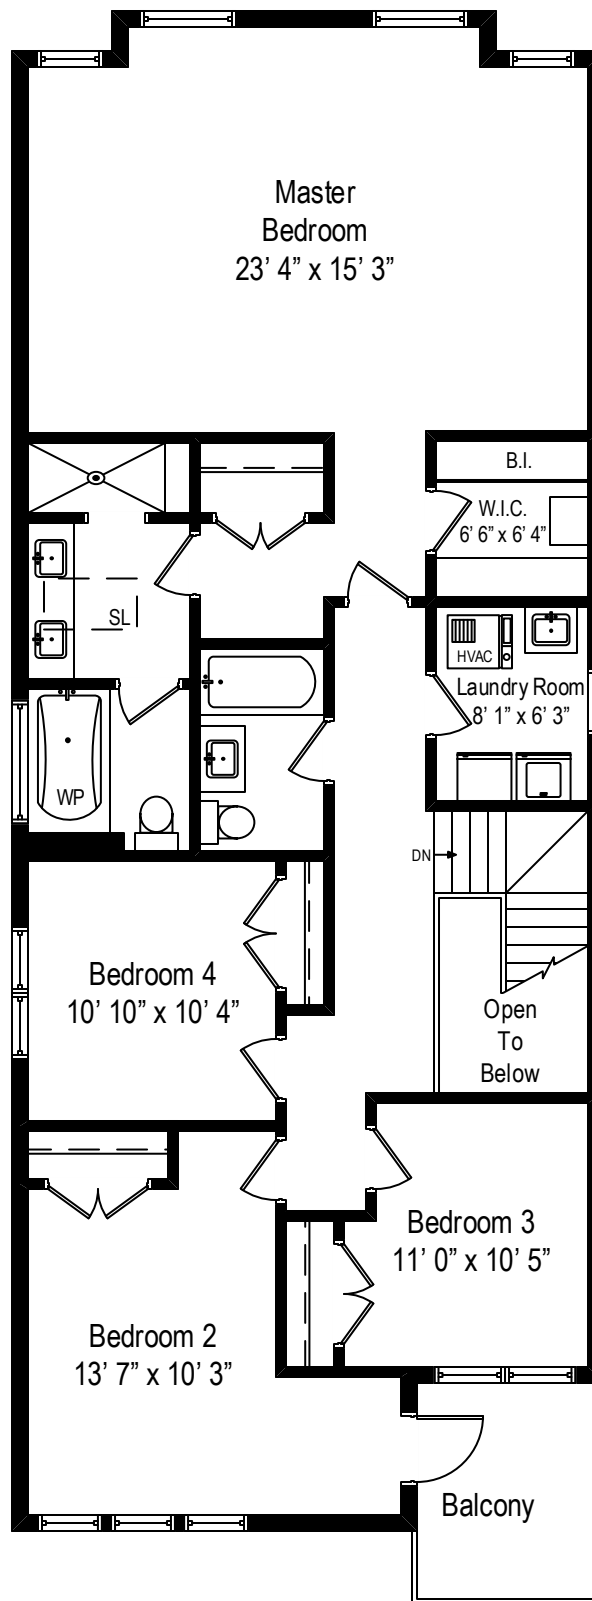

1428 S. Emerald Avenue – Chicago, IL 60607

First Level

All dimensions are approximate. This plan is for marketing purposes only.

1428 S. Emerald Avenue – Chicago, Il 60607

Second Level

All dimensions are approximate. This plan is for marketing purposes only.

1428 S. Emerald Avenue – Chicago, Il 60607

Lower Level

All dimensions are approximate. This plan is for marketing purposes only.