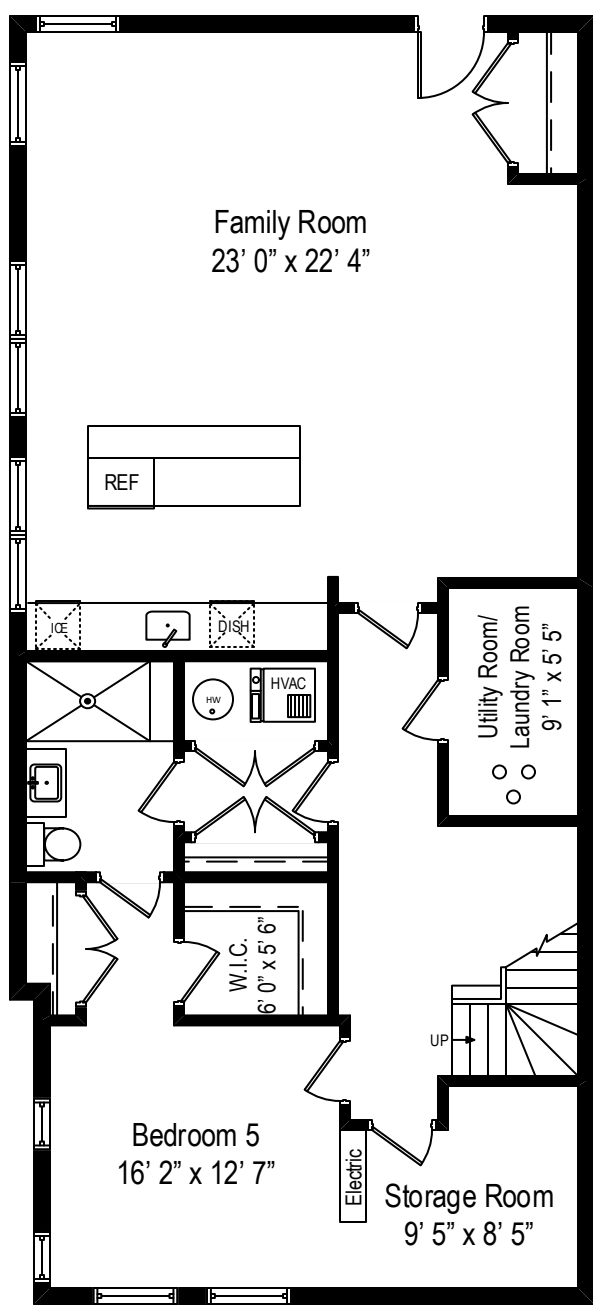

1428 S. Emerald Avenue – Chicago, IL 60607

First Level

All dimensions are approximate. This plan is for marketing purposes only.

1428 S. Emerald Avenue – Chicago, Il 60607

Second Level

All dimensions are approximate. This plan is for marketing purposes only.

1428 S. Emerald Avenue – Chicago, Il 60607

Lower Level

All dimensions are approximate. This plan is for marketing purposes only.