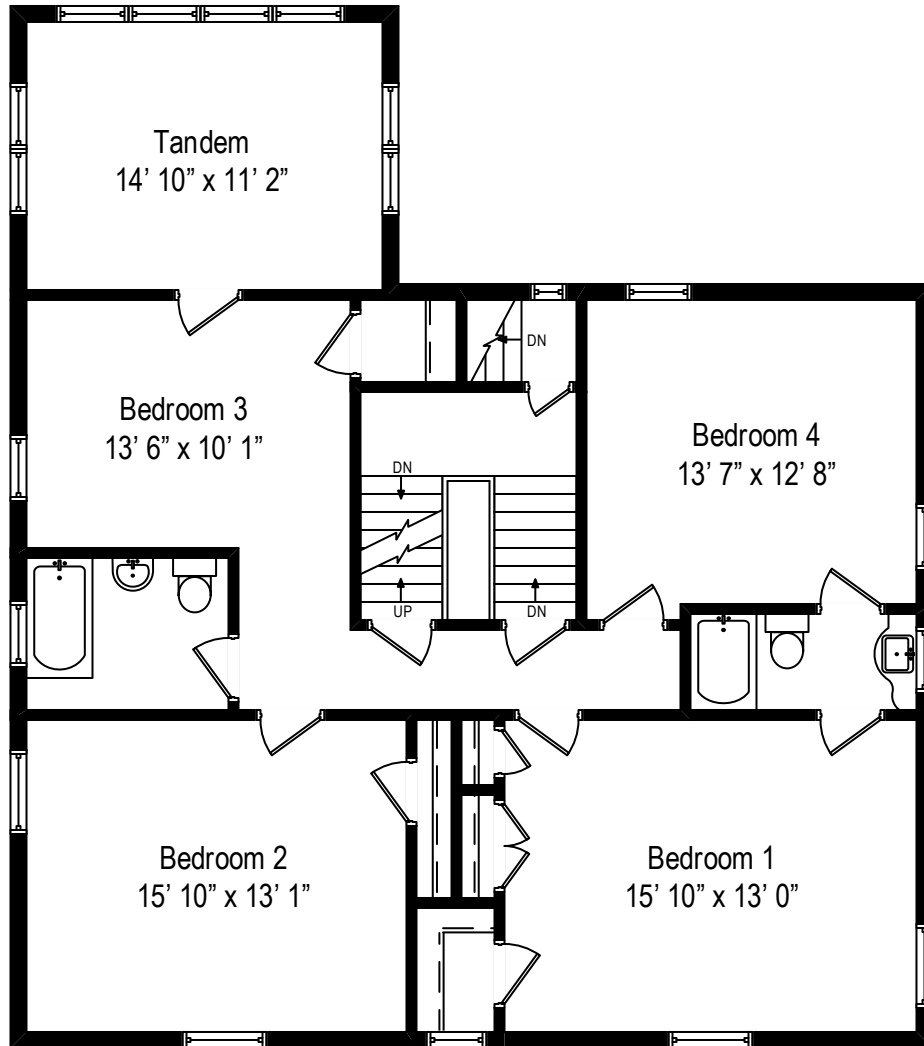

826 Greenwood Avenue – Wilmette, IL 60091

First Level

All dimensions are approximate. This plan is for marketing purposes only.

826 Greenwood Avenue – Wilmette, IL 60091

Second Level

All dimensions are approximate. This plan is for marketing purposes only.

826 Greenwood Avenue – Wilmette, IL 60091

Third Level

826 Greenwood Avenue – Wilmette, IL 60091

Lower Level