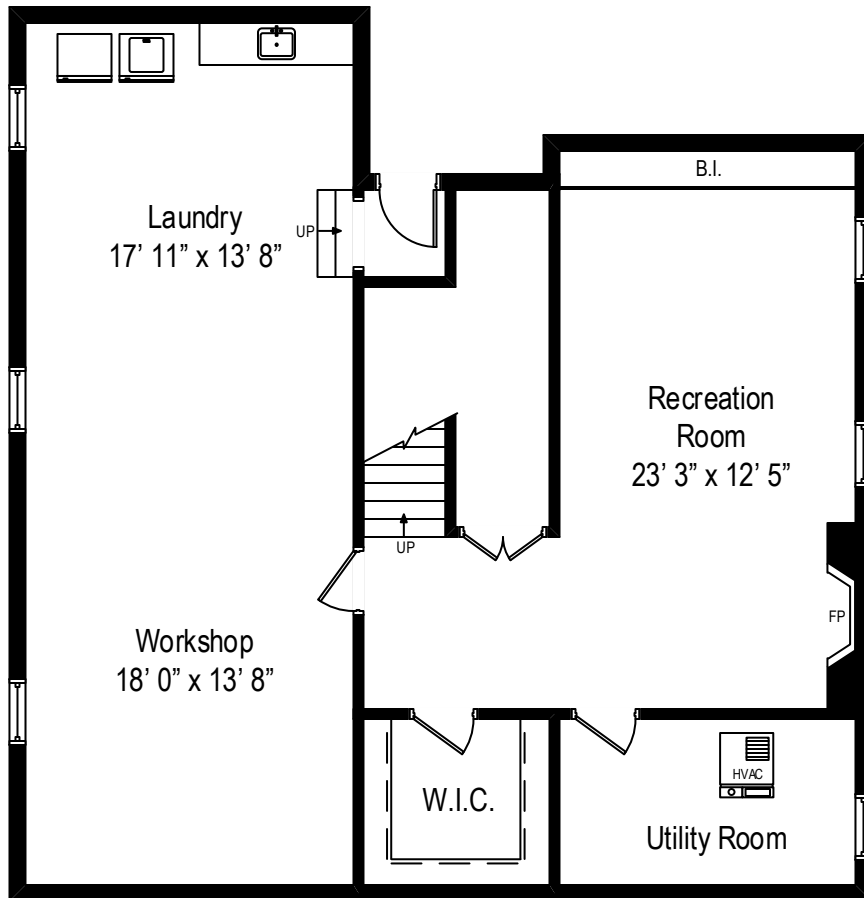

826 Greenwood Avenue – Wilmette, IL 60091

First Level

All dimensions are approximate. This plan is for marketing purposes only.

826 Greenwood Avenue – Wilmette, IL 60091

Second Level

All dimensions are approximate. This plan is for marketing purposes only.

826 Greenwood Avenue – Wilmette, IL 60091

Third Level

826 Greenwood Avenue – Wilmette, IL 60091

Lower Level