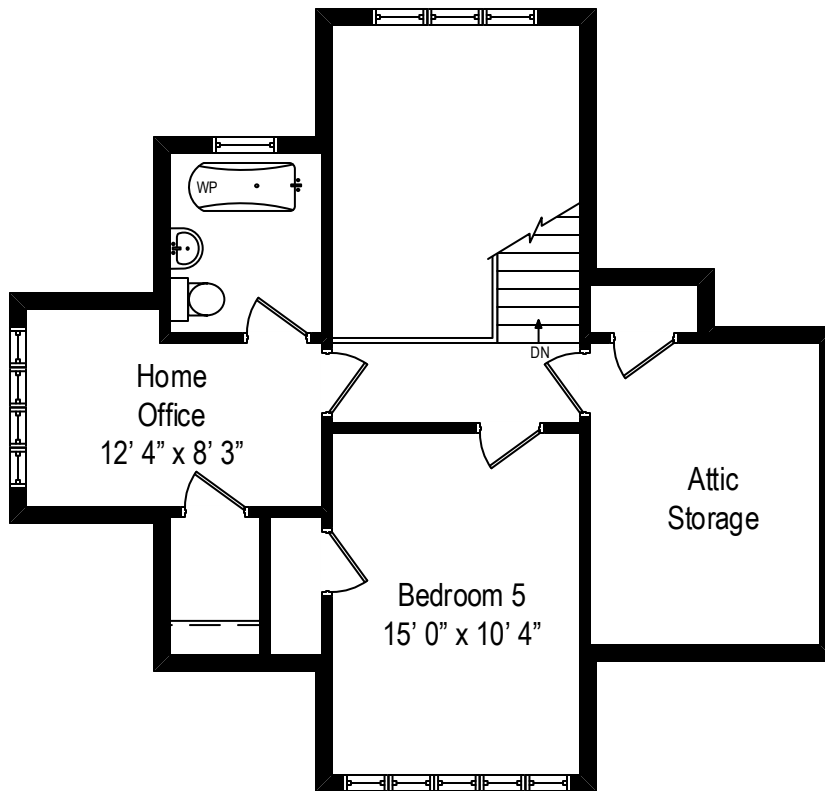

826 Greenwood Avenue – Wilmette, IL 60091

First Level

All dimensions are approximate. This plan is for marketing purposes only.

826 Greenwood Avenue – Wilmette, IL 60091

Second Level

All dimensions are approximate. This plan is for marketing purposes only.

826 Greenwood Avenue – Wilmette, IL 60091

Third Level

826 Greenwood Avenue – Wilmette, IL 60091

Lower Level