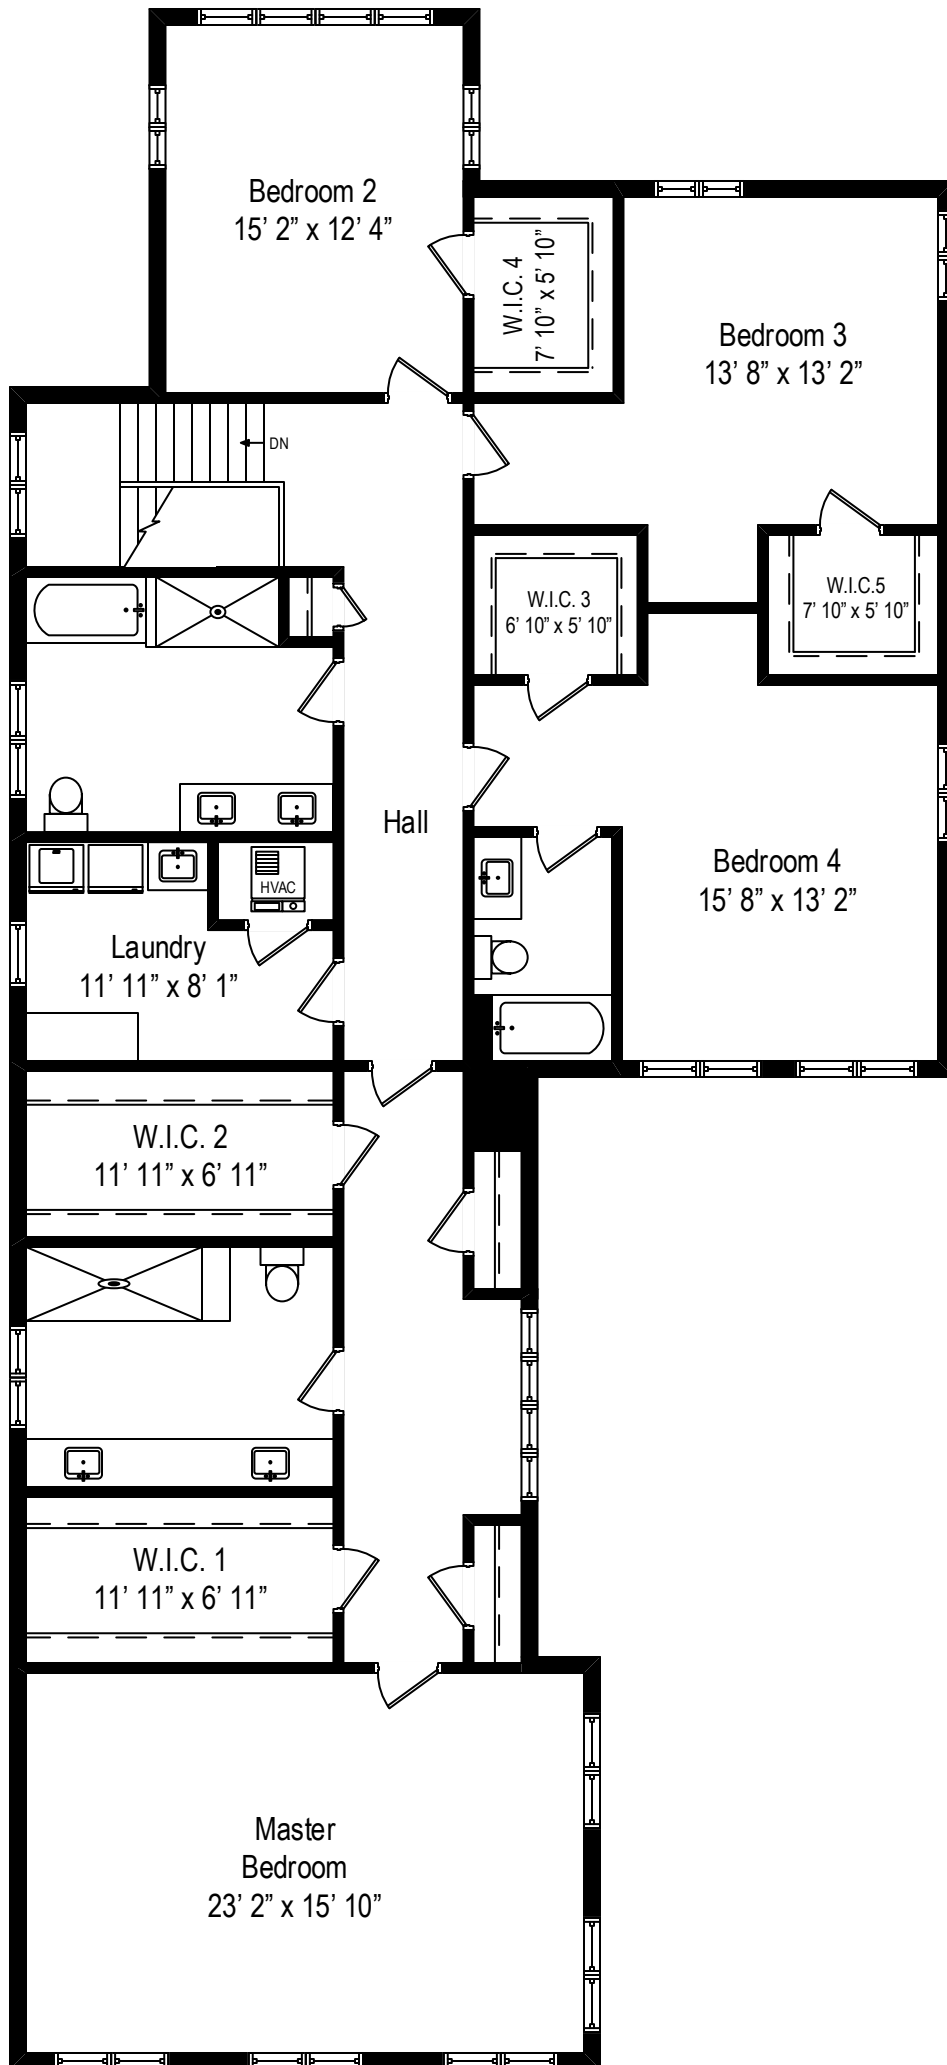

1120 Park – River Forest, IL 60305

First Level

All dimensions are approximate. This plan is for marketing purposes only.

1120 Park – River Forest, IL 60305

Second Level

All dimensions are approximate. This plan is for marketing purposes only.

1120 Park – River Forest, IL 60305

Lower Level