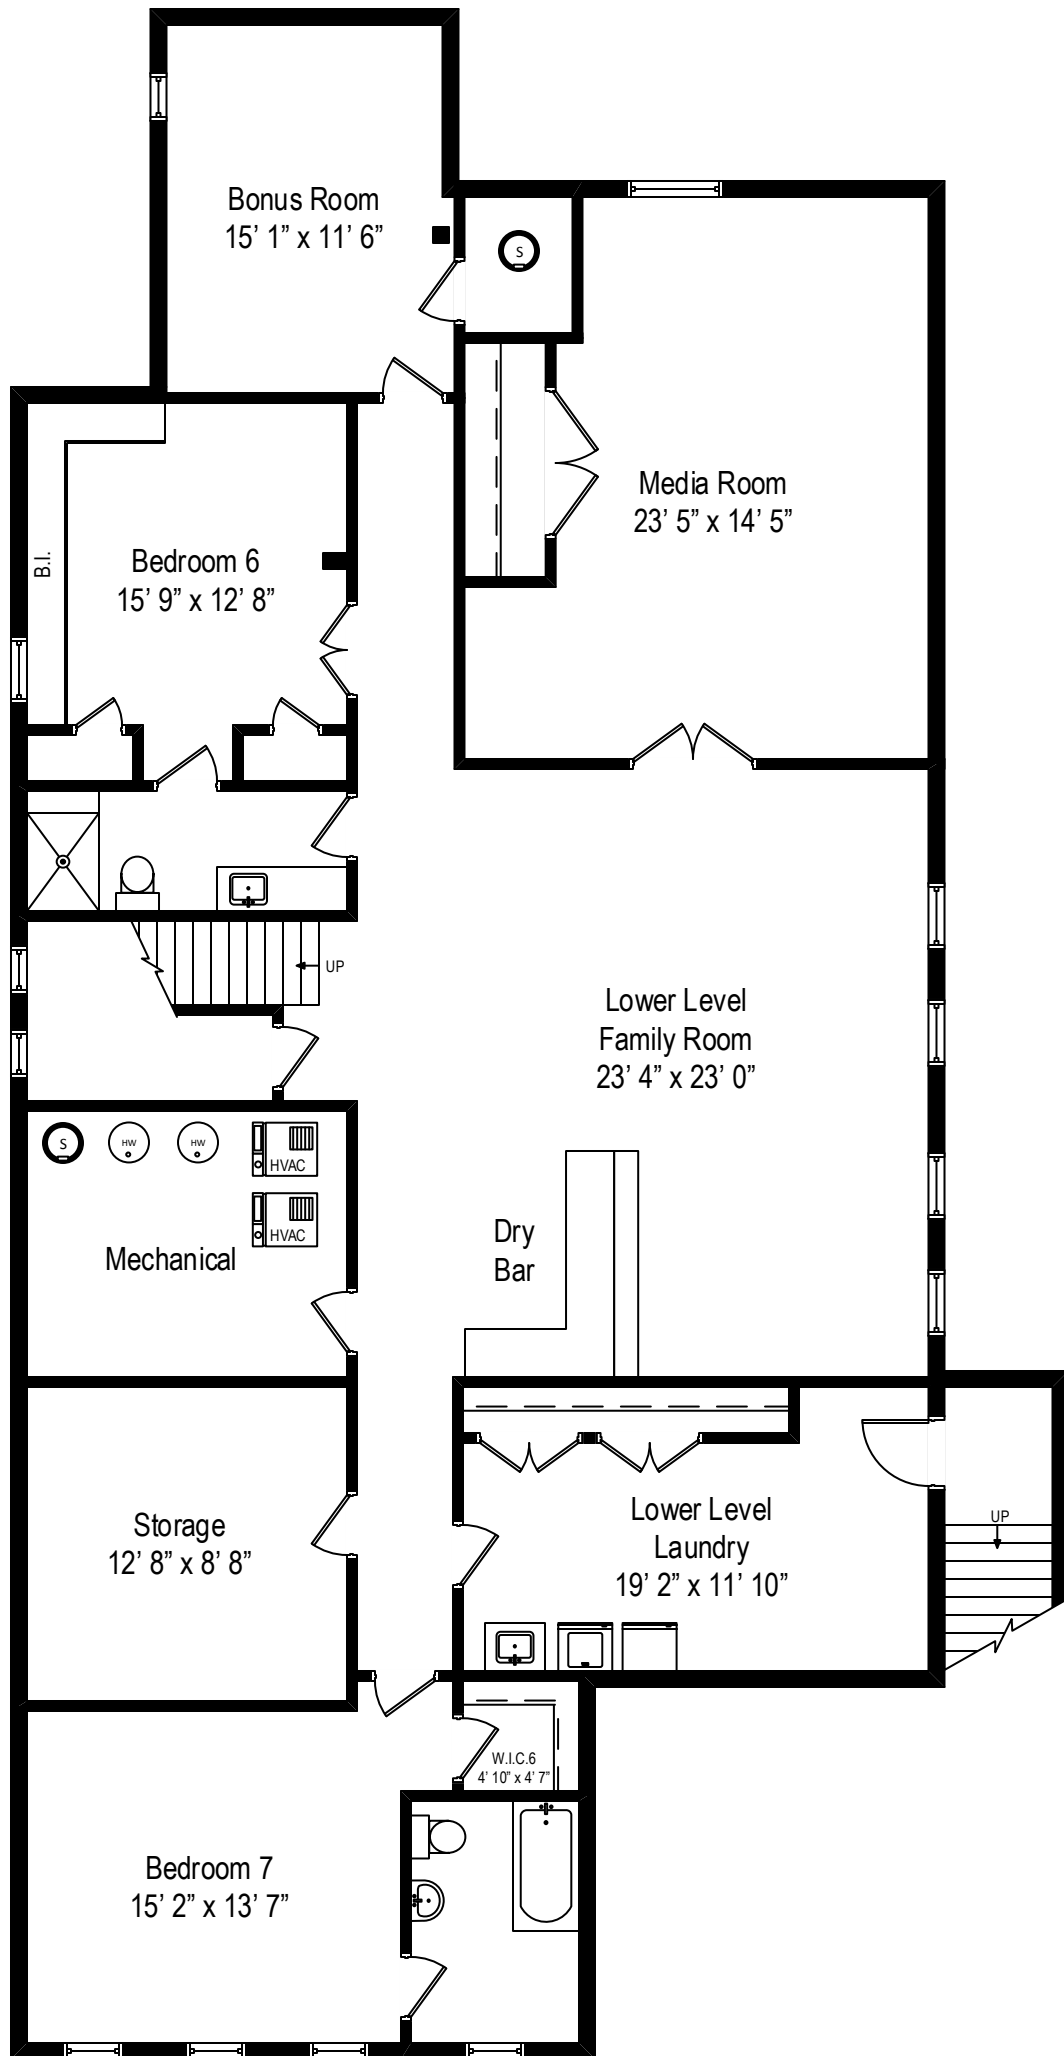

1120 Park – River Forest, IL 60305

First Level

All dimensions are approximate. This plan is for marketing purposes only.

1120 Park – River Forest, IL 60305

Second Level

All dimensions are approximate. This plan is for marketing purposes only.

1120 Park – River Forest, IL 60305

Lower Level