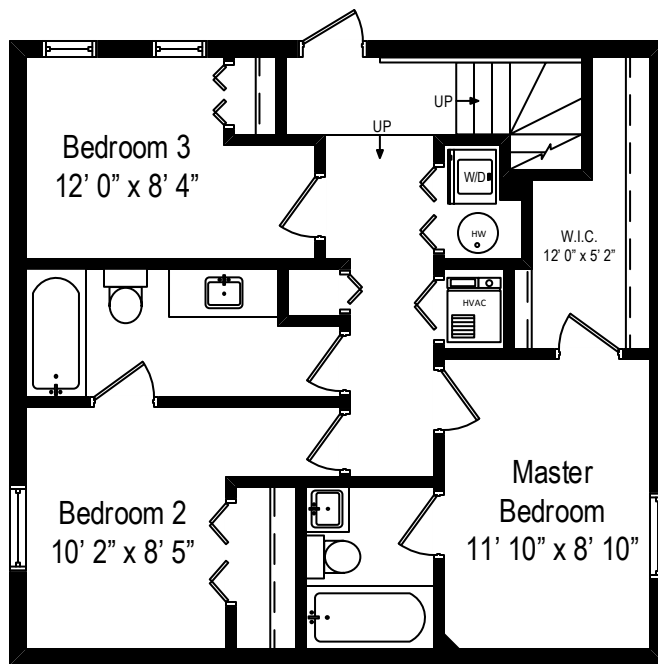

620 W Aldine Avenue Unit 1W - Chicago, IL 60657

First Level

620 W Aldine Avenue Unit 1W - Chicago, IL 60657

Lower Level

All dimensions are approximate. This plan is for marketing purposes only.