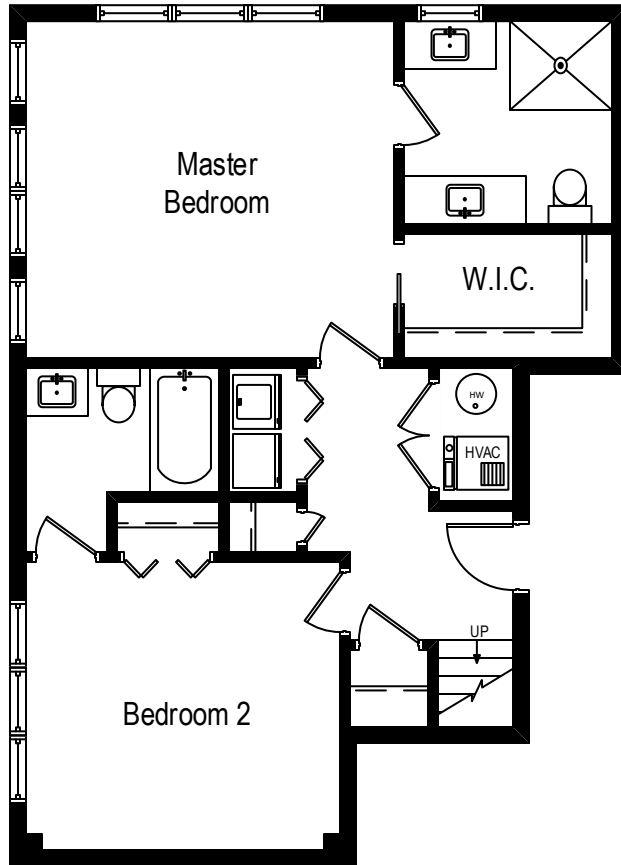

456 N. Carpenter Unit 1E – Chicago, IL 60642

First Level

All dimensions are approximate. This plan is for marketing purposes only.

456 N. Carpenter Unit 1E – Chicago, IL 60642

Lower Level

All dimensions are approximate. This plan is for marketing purposes only.

456 N. Carpenter Unit 1W – Chicago, IL 60642

First Level

All dimensions are approximate. This plan is for marketing purposes only.

456 N. Carpenter Unit 1W – Chicago, IL 60642

Lower Level

All dimensions are approximate. This plan is for marketing purposes only.