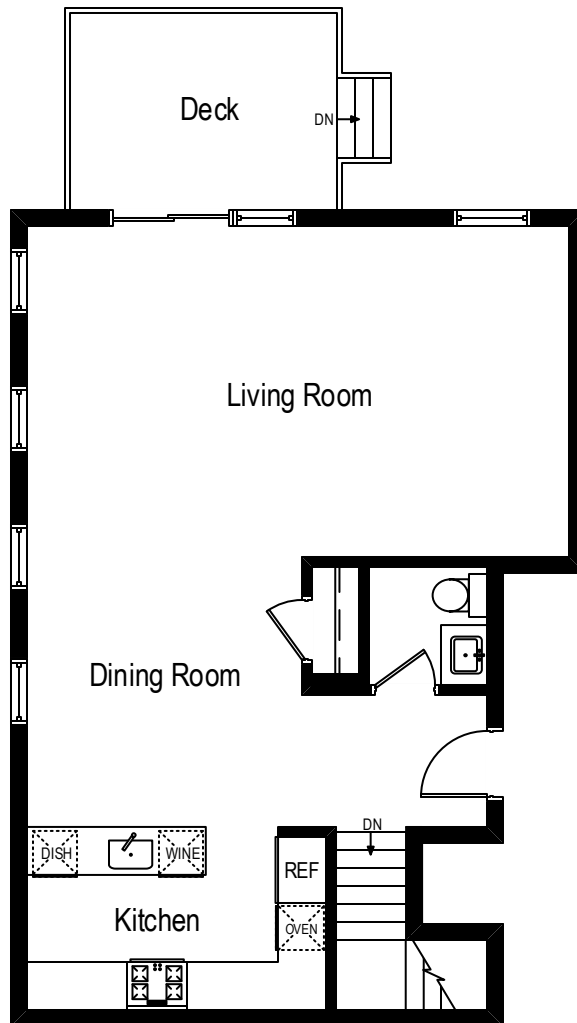

456 N. Carpenter Unit 1E – Chicago, IL 60642

First Level

All dimensions are approximate. This plan is for marketing purposes only.

456 N. Carpenter Unit 1E – Chicago, IL 60642

Lower Level

All dimensions are approximate. This plan is for marketing purposes only.

456 N. Carpenter Unit 1W – Chicago, IL 60642

First Level

All dimensions are approximate. This plan is for marketing purposes only.

456 N. Carpenter Unit 1W – Chicago, IL 60642

Lower Level

All dimensions are approximate. This plan is for marketing purposes only.