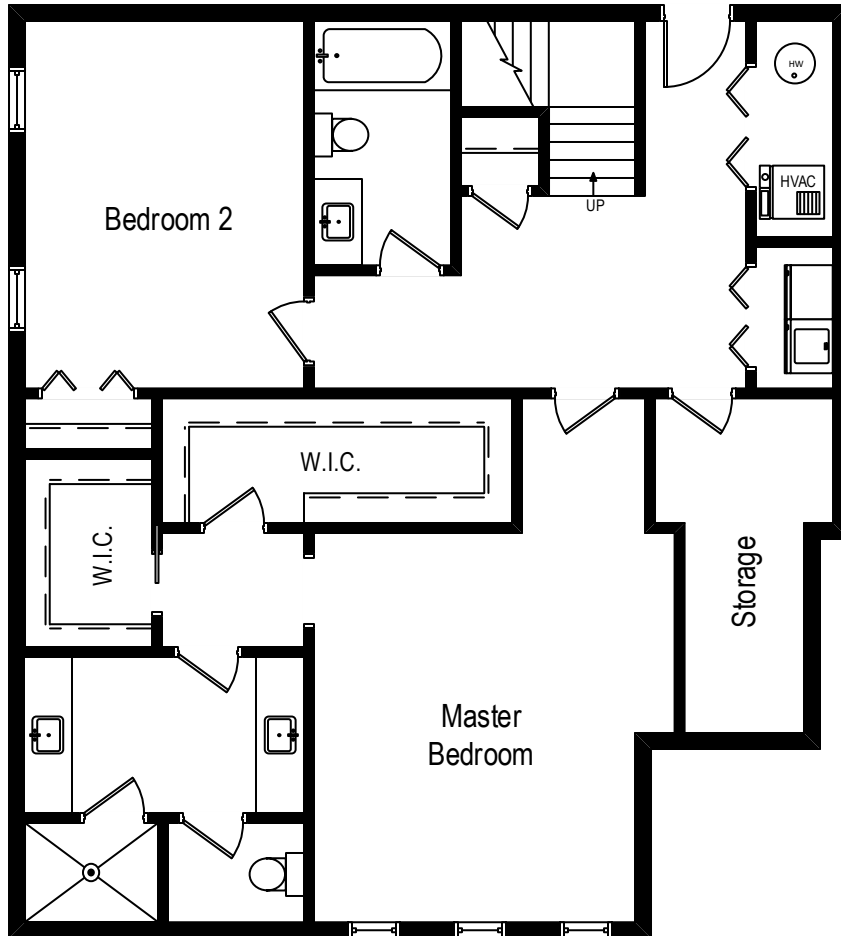

456 N. Carpenter Unit 1E – Chicago, IL 60642

First Level

All dimensions are approximate. This plan is for marketing purposes only.

456 N. Carpenter Unit 1E – Chicago, IL 60642

Lower Level

All dimensions are approximate. This plan is for marketing purposes only.

456 N. Carpenter Unit 1W – Chicago, IL 60642

First Level

All dimensions are approximate. This plan is for marketing purposes only.

456 N. Carpenter Unit 1W – Chicago, IL 60642

Lower Level

All dimensions are approximate. This plan is for marketing purposes only.