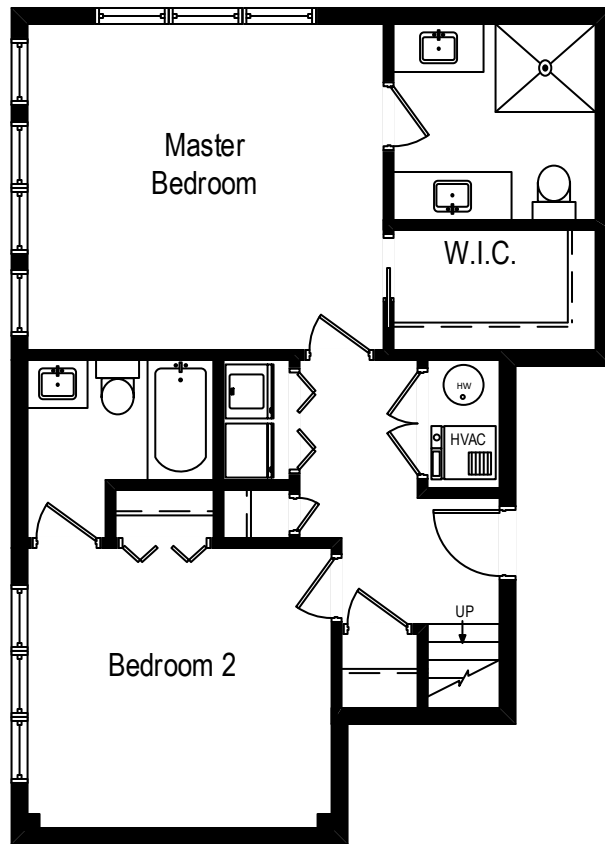

456 N Carpenter Unit 2 – Chicago, IL 60642

First Level

All dimensions are approximate. This plan is for marketing purposes only.

456 N Carpenter Unit 2 – Chicago, IL 60642

Lower Level