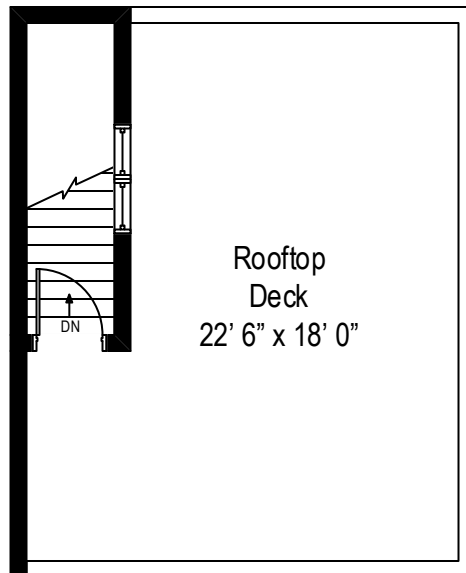

919 N. Willard Court #2N – Chicago, IL 60642

First Level

All dimensions are approximate. This plan is for marketing purposes only.

919 N. Willard Court #2N – Chicago, IL 60642

Second Level

All dimensions are approximate. This plan is for marketing purposes only.

919 N. Willard Court #2N – Chicago, IL 60642

Roof

All dimensions are approximate. This plan is for marketing purposes only.