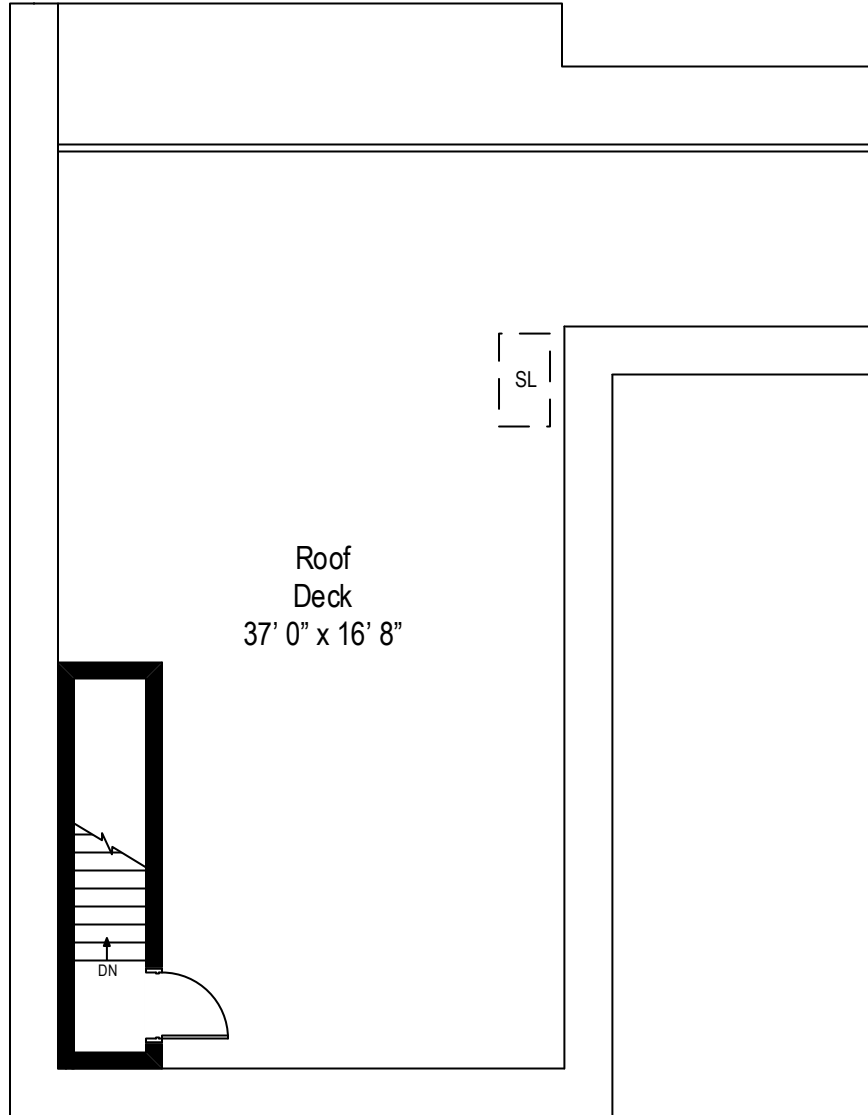

1038 W. Monroe Street Unit 20 – Chicago, IL 60607

First Level

All dimensions are approximate. This plan is for marketing purposes only.

1038 W. Monroe Street Unit 20 – Chicago, IL 60607

Second Level

All dimensions are approximate. This plan is for marketing purposes only.

1038 W. Monroe Street Unit 20 – Chicago, IL 60607

Third Level

All dimensions are approximate. This plan is for marketing purposes only.

1038 W. Monroe Street Unit 20 – Chicago, IL 60607

Roof Deck

All dimensions are approximate. This plan is for marketing purposes only.