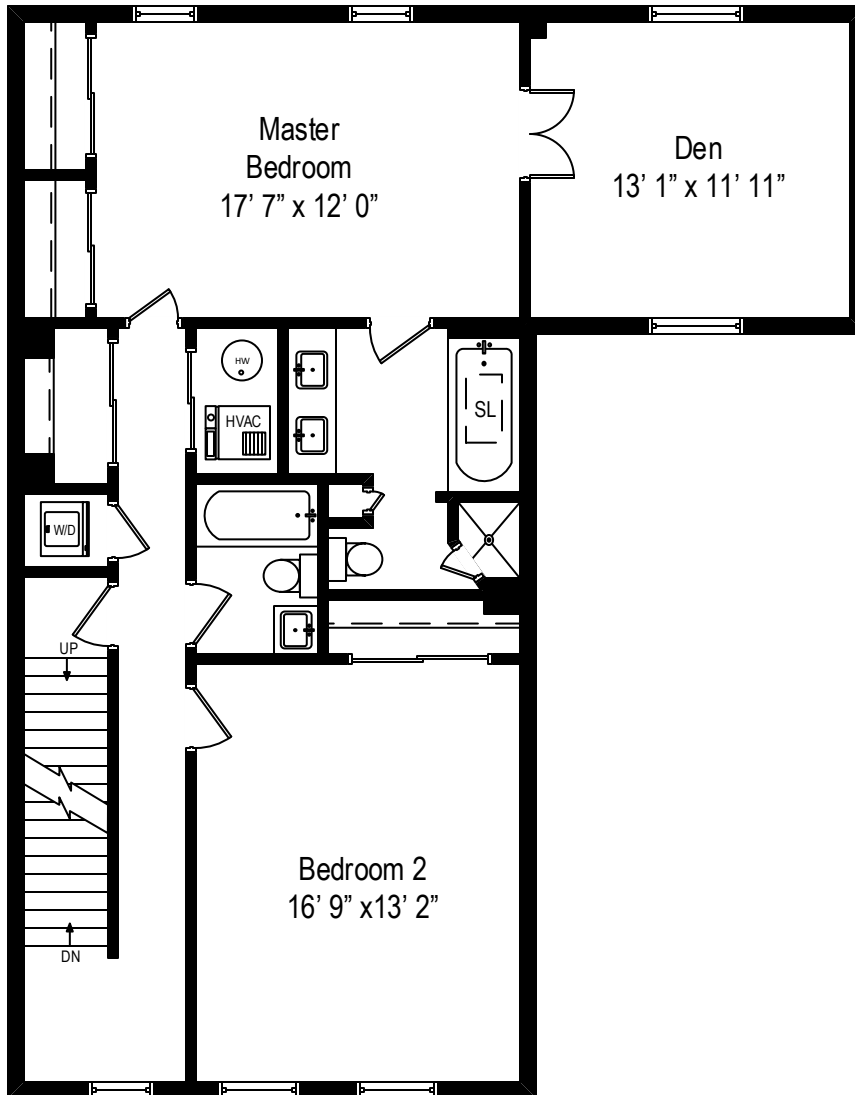

1038 W. Monroe Street Unit 20 – Chicago, IL 60607

First Level

All dimensions are approximate. This plan is for marketing purposes only.

1038 W. Monroe Street Unit 20 – Chicago, IL 60607

Second Level

All dimensions are approximate. This plan is for marketing purposes only.

1038 W. Monroe Street Unit 20 – Chicago, IL 60607

Third Level

All dimensions are approximate. This plan is for marketing purposes only.

1038 W. Monroe Street Unit 20 – Chicago, IL 60607

Roof Deck

All dimensions are approximate. This plan is for marketing purposes only.