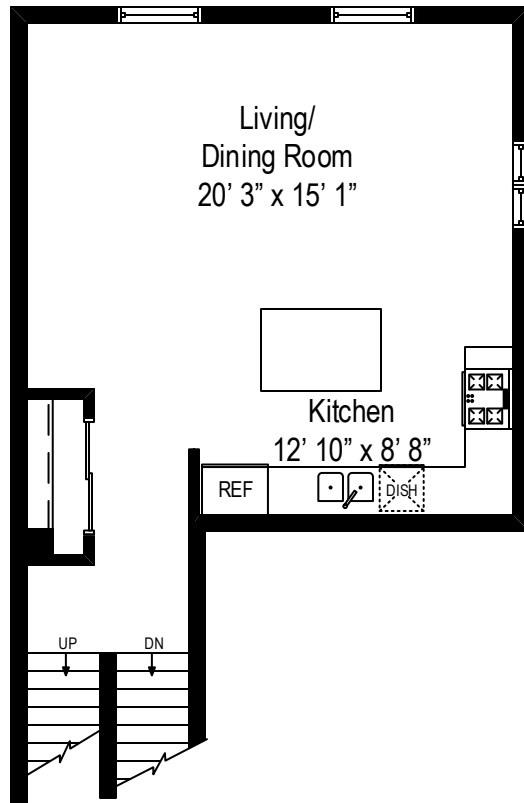

1038 W. Monroe Street Unit 20 – Chicago, IL 60607

First Level

All dimensions are approximate. This plan is for marketing purposes only.

1038 W. Monroe Street Unit 20 – Chicago, IL 60607

Second Level

All dimensions are approximate. This plan is for marketing purposes only.

1038 W. Monroe Street Unit 20 – Chicago, IL 60607

Third Level

All dimensions are approximate. This plan is for marketing purposes only.

1038 W. Monroe Street Unit 20 – Chicago, IL 60607

Roof Deck

All dimensions are approximate. This plan is for marketing purposes only.