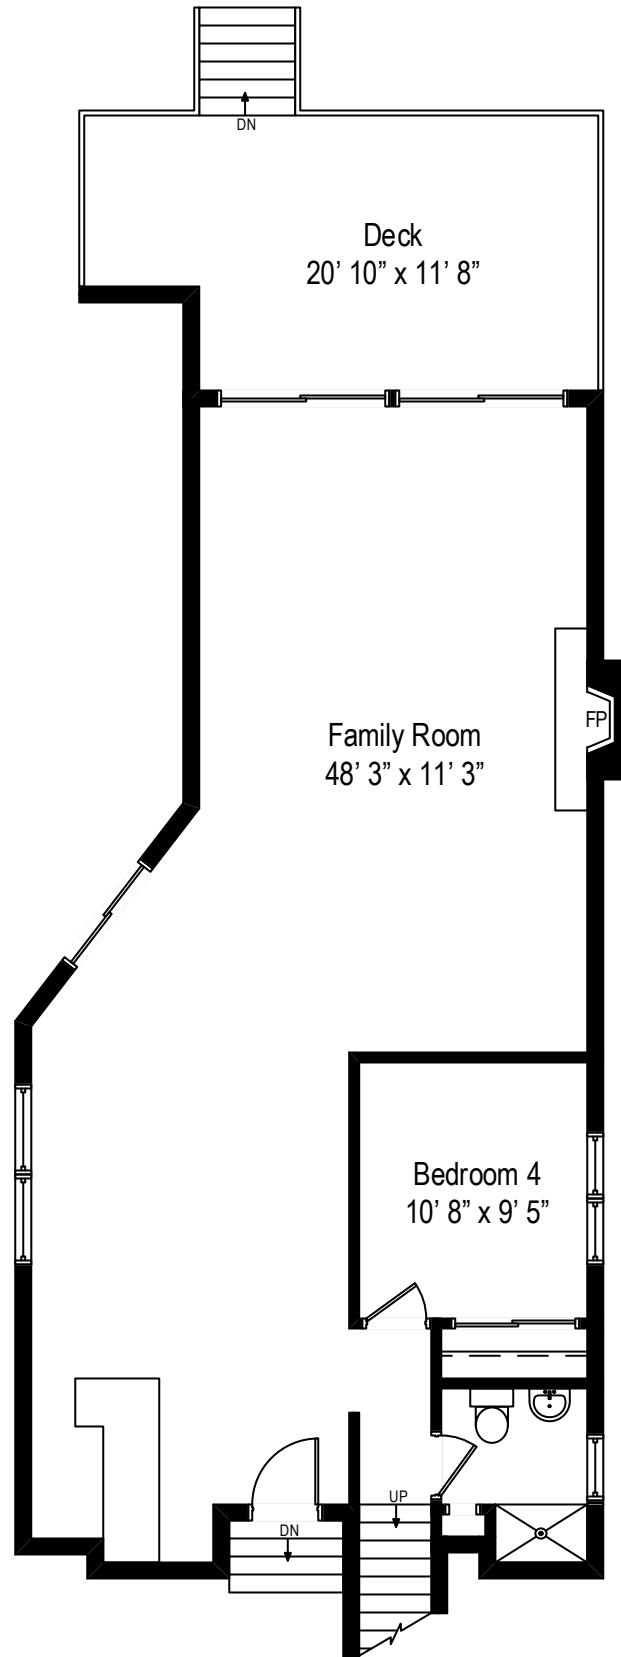

3018 Old Glenview Road – Wilmette, IL 60091

Main Level

All dimensions are approximate. This plan is for marketing purposes only.

3018 Old Glenview Road – Wilmette, IL 60091

Second Level

All dimensions are approximate. This plan is for marketing purposes only.

3018 Old Glenview Road – Wilmette, IL 60091

Lower Level

All dimensions are approximate. This plan is for marketing purposes only.

3018 Old Glenview Road – Wilmette, IL 60091

Basement

All dimensions are approximate. This plan is for marketing purposes only.