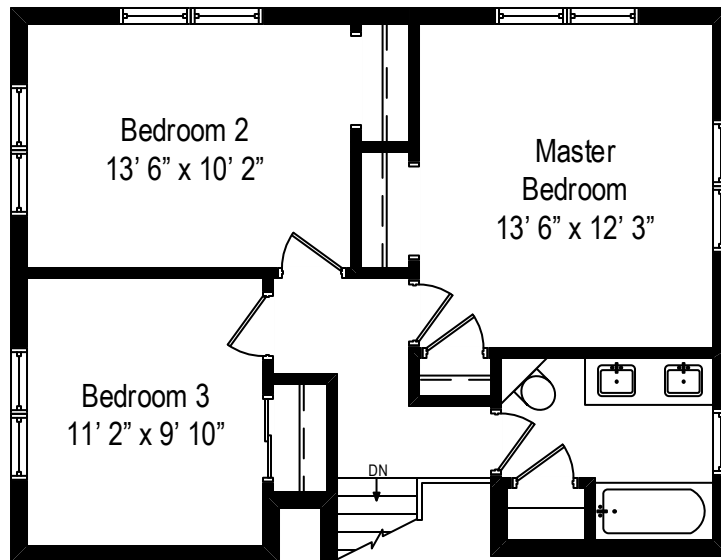

3018 Old Glenview Road – Wilmette, IL 60091

Main Level

All dimensions are approximate. This plan is for marketing purposes only.

3018 Old Glenview Road – Wilmette, IL 60091

Second Level

All dimensions are approximate. This plan is for marketing purposes only.

3018 Old Glenview Road – Wilmette, IL 60091

Lower Level

All dimensions are approximate. This plan is for marketing purposes only.

3018 Old Glenview Road – Wilmette, IL 60091

Basement

All dimensions are approximate. This plan is for marketing purposes only.