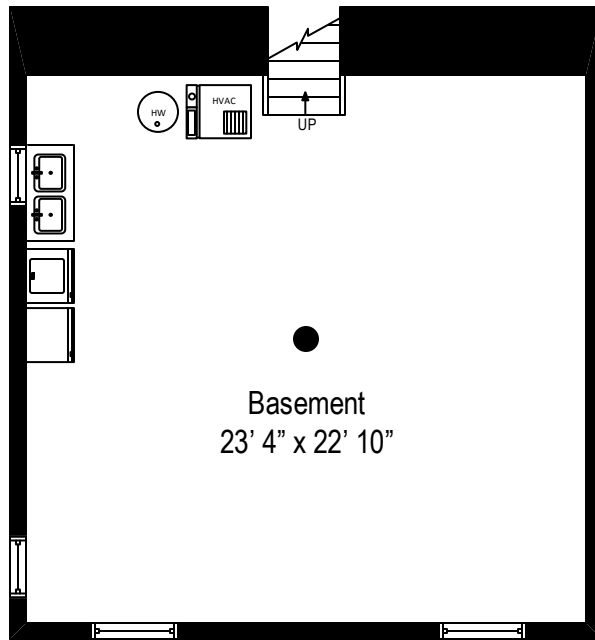

3018 Old Glenview Road – Wilmette, IL 60091

Main Level

All dimensions are approximate. This plan is for marketing purposes only.

3018 Old Glenview Road – Wilmette, IL 60091

Second Level

All dimensions are approximate. This plan is for marketing purposes only.

3018 Old Glenview Road – Wilmette, IL 60091

Lower Level

All dimensions are approximate. This plan is for marketing purposes only.

3018 Old Glenview Road – Wilmette, IL 60091

Basement

All dimensions are approximate. This plan is for marketing purposes only.