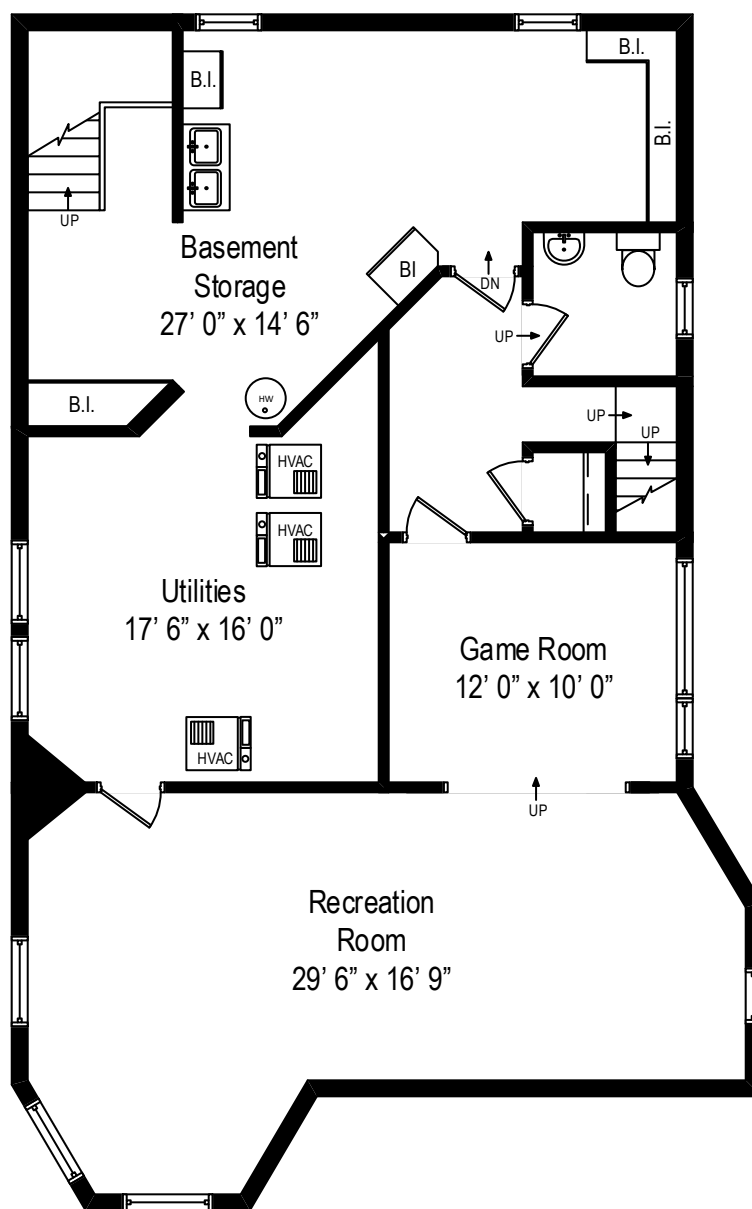

5744 S. Harper Avenue – Chicago, IL 60637

First Level

5744 S. Harper Avenue – Chicago, IL 60637

Second Level

5744 S. Harper Avenue – Chicago, IL 60637

Third Level

All dimensions are approximate. This plan is for marketing purposes only.

5744 S. Harper Avenue – Chicago, IL 60637

Lower Level

All dimensions are approximate. This plan is for marketing purposes only.