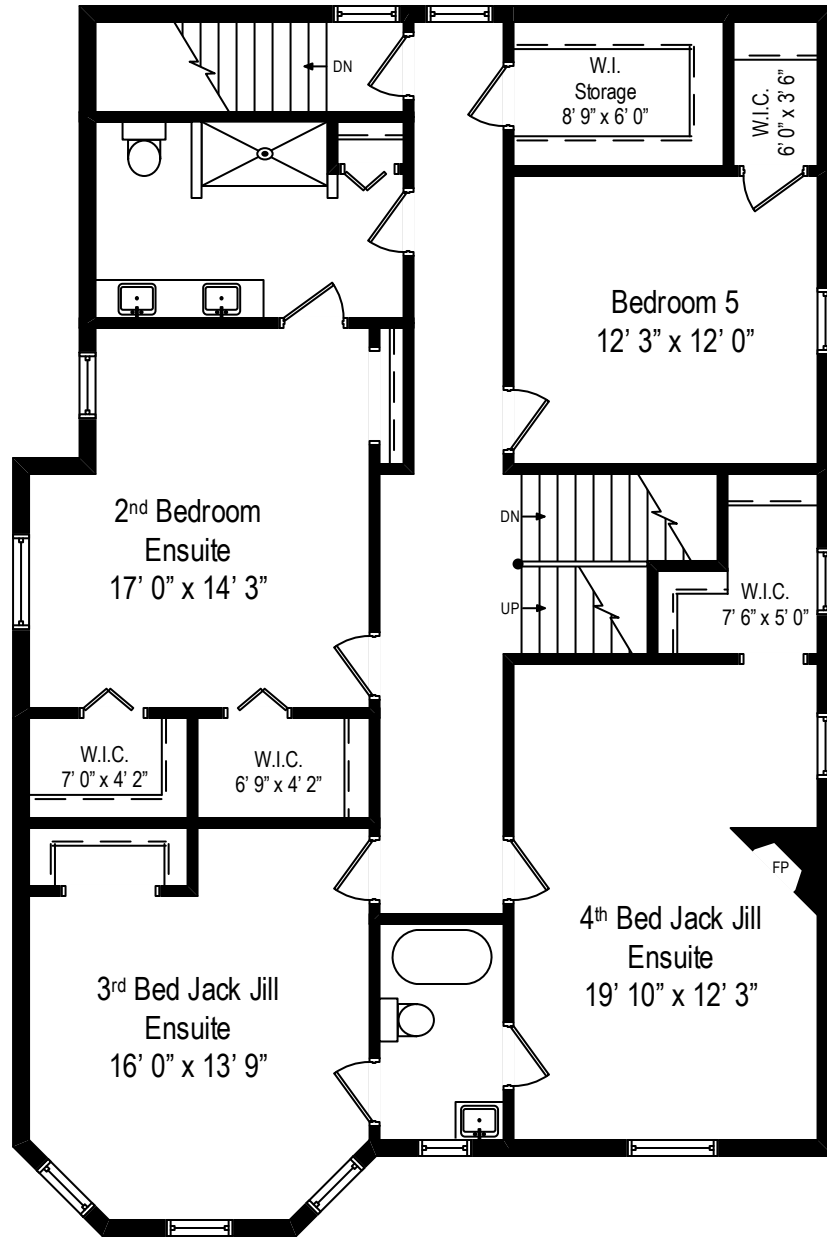

5744 S. Harper Avenue – Chicago, IL 60637

First Level

5744 S. Harper Avenue – Chicago, IL 60637

Second Level

5744 S. Harper Avenue – Chicago, IL 60637

Third Level

All dimensions are approximate. This plan is for marketing purposes only.

5744 S. Harper Avenue – Chicago, IL 60637

Lower Level

All dimensions are approximate. This plan is for marketing purposes only.