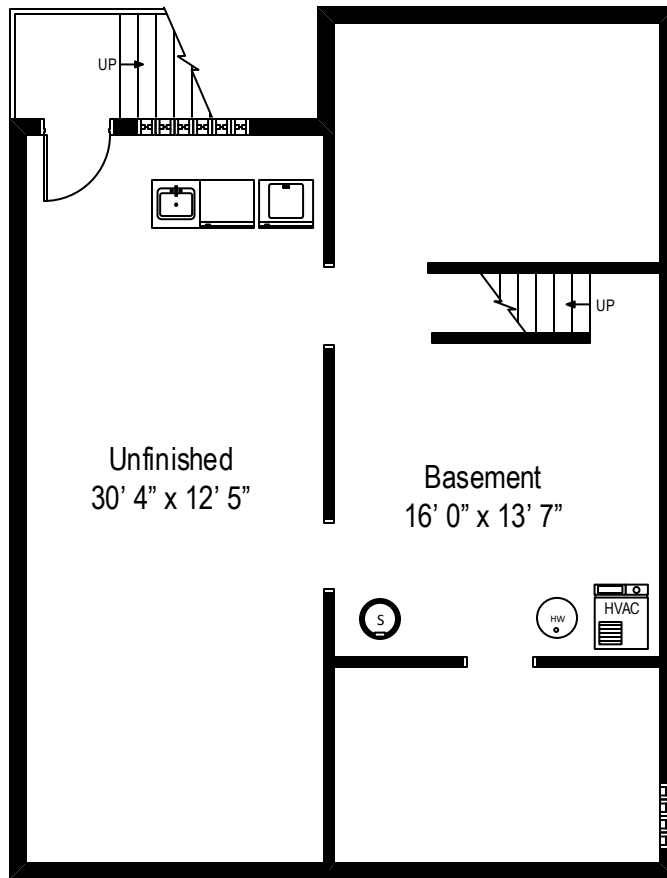

1121 Ashland Avenue – Wilmette, IL 60091

Lower Level