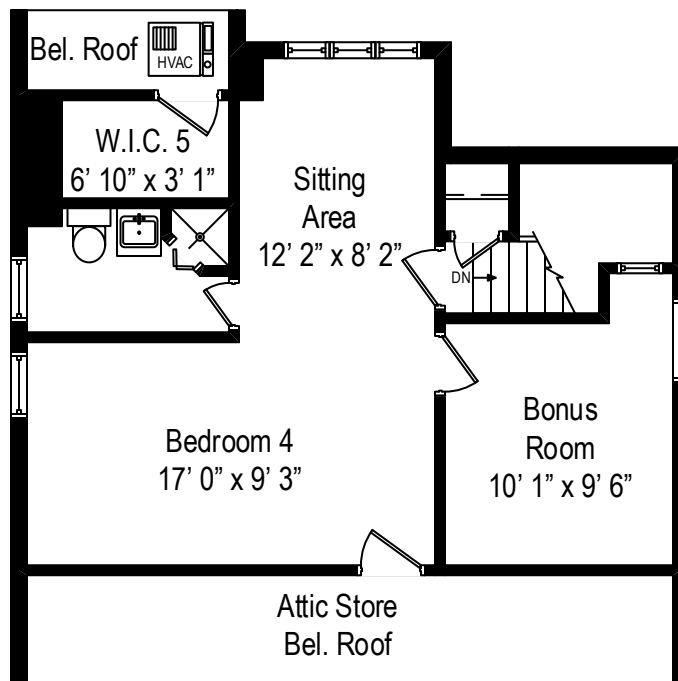

1121 Ashland Avenue – Wilmette, IL 60091

First Level

All dimensions are approximate. This plan is for marketing purposes only.

1121 Ashland Avenue – Wilmette, IL 60091

Second Level

1121 Ashland Avenue – Wilmette, IL 60091

Third Level

1121 Ashland Avenue – Wilmette, IL 60091

Lower Level