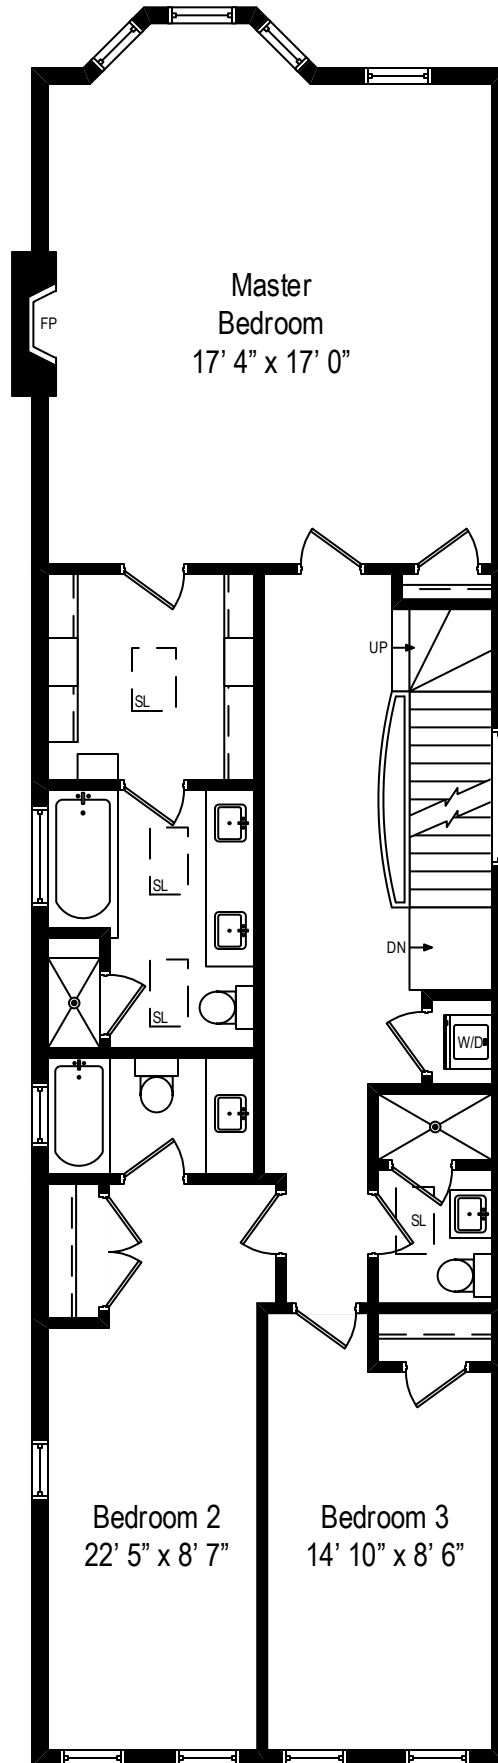

1942 N. Honore Street – Chicago, IL 60622

First Level

All dimensions are approximate. This plan is for marketing purposes only.

1942 N. Honore Street – Chicago, IL 60622

Second Level

All dimensions are approximate. This plan is for marketing purposes only.

1942 N. Honore Street – Chicago, IL 60622

Third Level

All dimensions are approximate. This plan is for marketing purposes only.

1942 N. Honore Street – Chicago, IL 60622

Lower Level

All dimensions are approximate. This plan is for marketing purposes only.