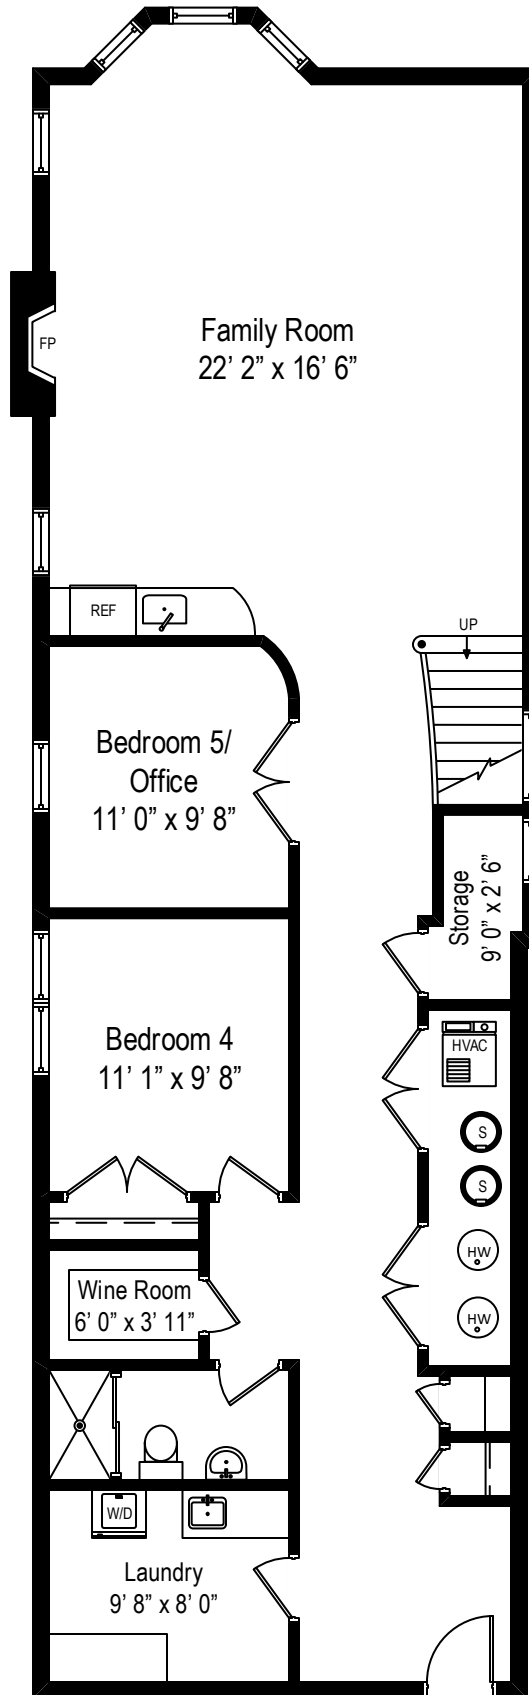

1942 N. Honore Street – Chicago, IL 60622

First Level

All dimensions are approximate. This plan is for marketing purposes only.

1942 N. Honore Street – Chicago, IL 60622

Second Level

All dimensions are approximate. This plan is for marketing purposes only.

1942 N. Honore Street – Chicago, IL 60622

Third Level

All dimensions are approximate. This plan is for marketing purposes only.

1942 N. Honore Street – Chicago, IL 60622

Lower Level

All dimensions are approximate. This plan is for marketing purposes only.