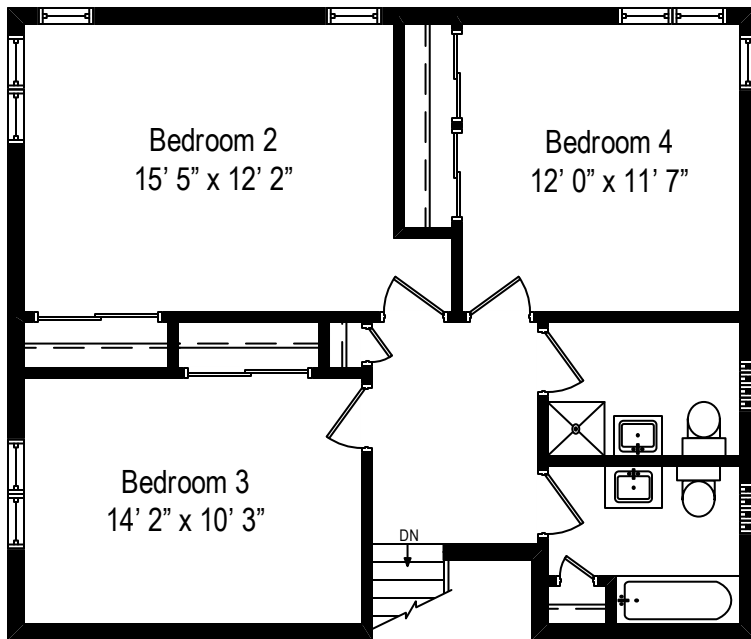

2804 Rascher - Chicago, IL 60625

Main Level

2804 Rascher - Chicago, IL 60625

First Level

2804 Rascher - Chicago, IL 60625

Upper Level

All dimensions are approximate. This plan is for marketing purposes only.

2804 Rascher - Chicago, IL 60625

Lower Level

All dimensions are approximate. This plan is for marketing purposes only.