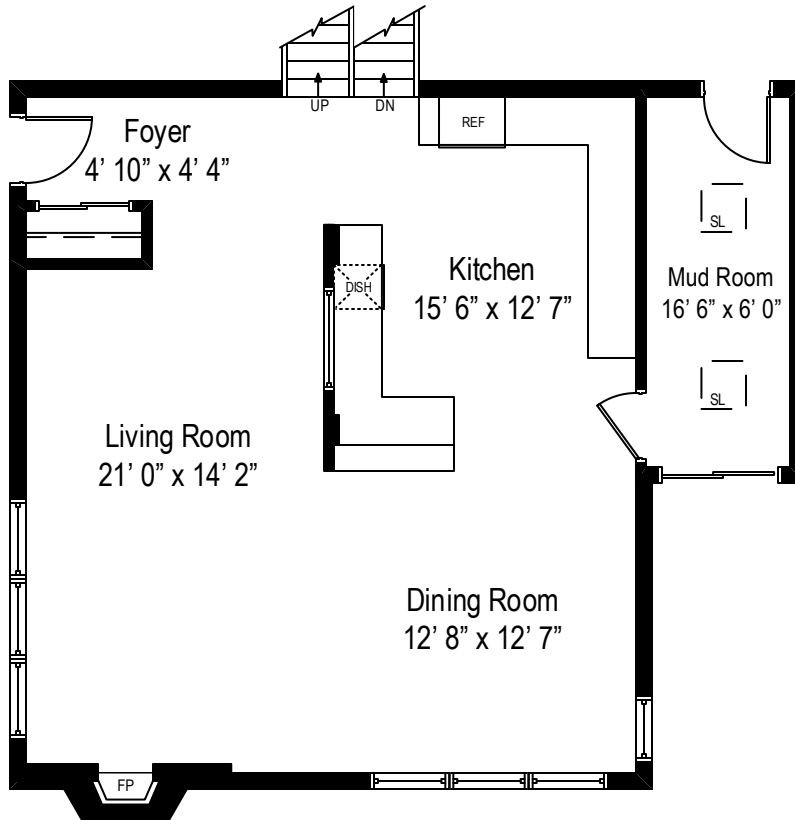

2804 Rascher - Chicago, IL 60625

Main Level

2804 Rascher - Chicago, IL 60625

First Level

2804 Rascher - Chicago, IL 60625

Upper Level

All dimensions are approximate. This plan is for marketing purposes only.

2804 Rascher - Chicago, IL 60625

Lower Level

All dimensions are approximate. This plan is for marketing purposes only.