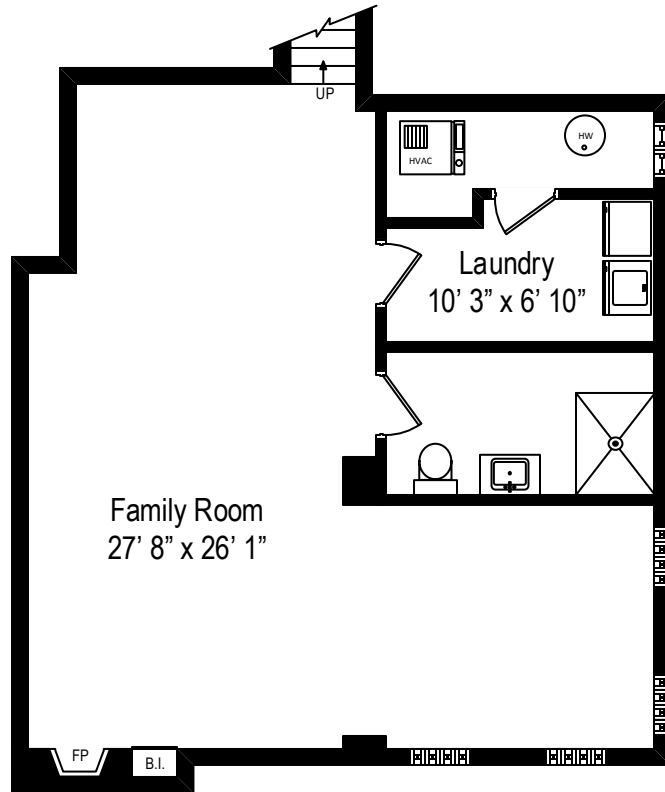

2804 Rascher - Chicago, IL 60625

Main Level

2804 Rascher - Chicago, IL 60625

First Level

2804 Rascher - Chicago, IL 60625

Upper Level

All dimensions are approximate. This plan is for marketing purposes only.

2804 Rascher - Chicago, IL 60625

Lower Level

All dimensions are approximate. This plan is for marketing purposes only.