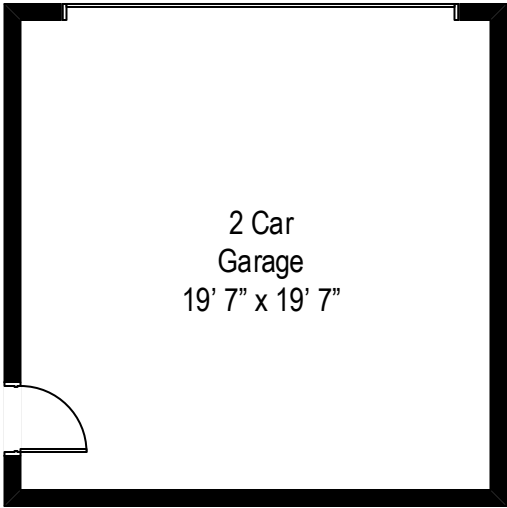

4212 N. Sacramento – Chicago, IL 60618

First Level

4212 N. Sacramento – Chicago, IL 60618

Second Level

All dimensions are approximate. This plan is for marketing purposes only.

4212 N. Sacramento – Chicago, IL 60618

Lower Level

4212 N. Sacramento – Chicago, IL 60618

Garage Level

All dimensions are approximate. This plan is for marketing purposes only.