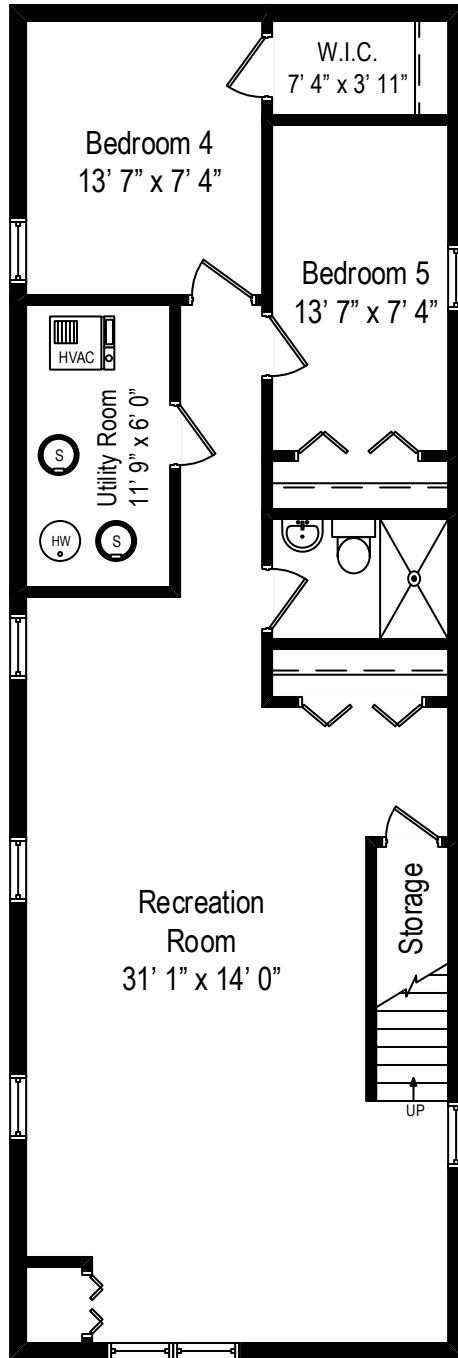

4212 N. Sacramento – Chicago, IL 60618

First Level

4212 N. Sacramento – Chicago, IL 60618

Second Level

All dimensions are approximate. This plan is for marketing purposes only.

4212 N. Sacramento – Chicago, IL 60618

Lower Level

4212 N. Sacramento – Chicago, IL 60618

Garage Level

All dimensions are approximate. This plan is for marketing purposes only.