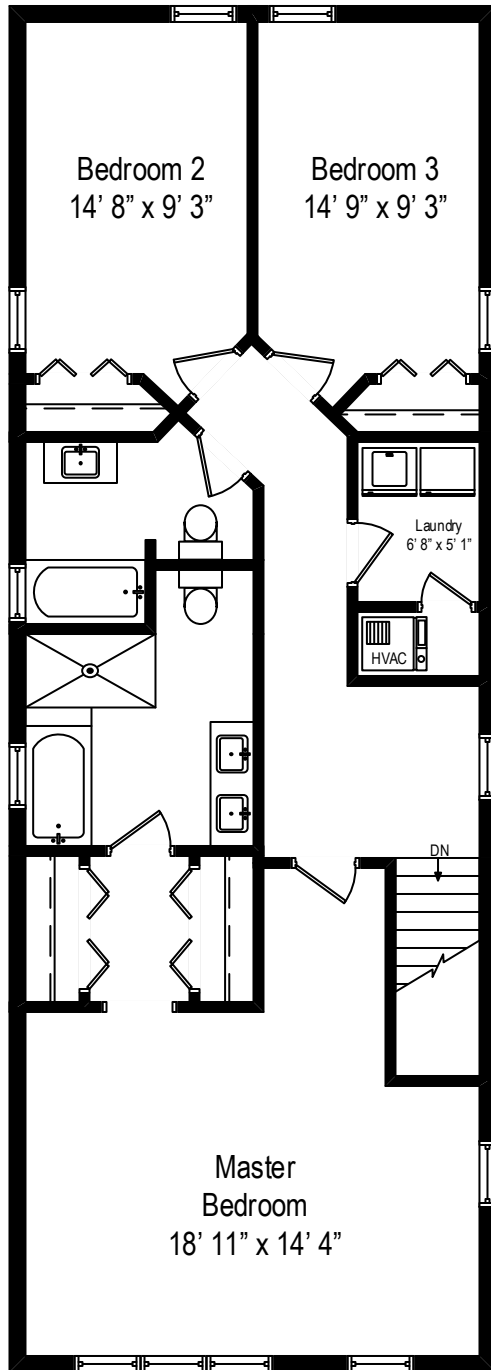

4212 N. Sacramento – Chicago, IL 60618

First Level

4212 N. Sacramento – Chicago, IL 60618

Second Level

All dimensions are approximate. This plan is for marketing purposes only.

4212 N. Sacramento – Chicago, IL 60618

Lower Level

4212 N. Sacramento – Chicago, IL 60618

Garage Level

All dimensions are approximate. This plan is for marketing purposes only.