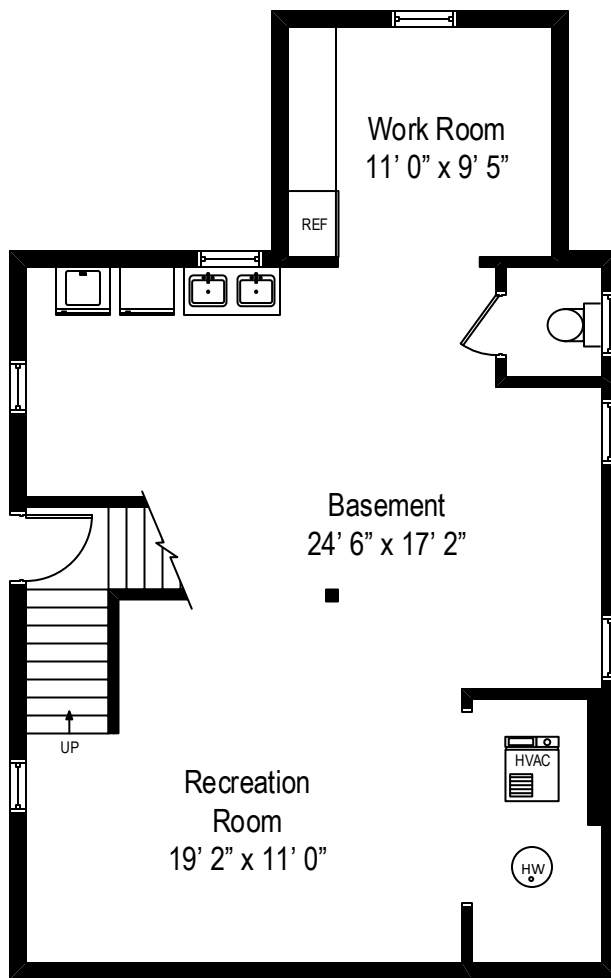

735 Monticello – Evanston, IL 60201

First Level

All dimensions are approximate. This plan is for marketing purposes only.

735 Monticello – Evanston, IL 60201

Second Level

All dimensions are approximate. This plan is for marketing purposes only.

735 Monticello – Evanston, IL 60201

Third Level

All dimensions are approximate. This plan is for marketing purposes only.

735 Monticello – Evanston, IL 60201

Lower Level

All dimensions are approximate. This plan is for marketing purposes only.