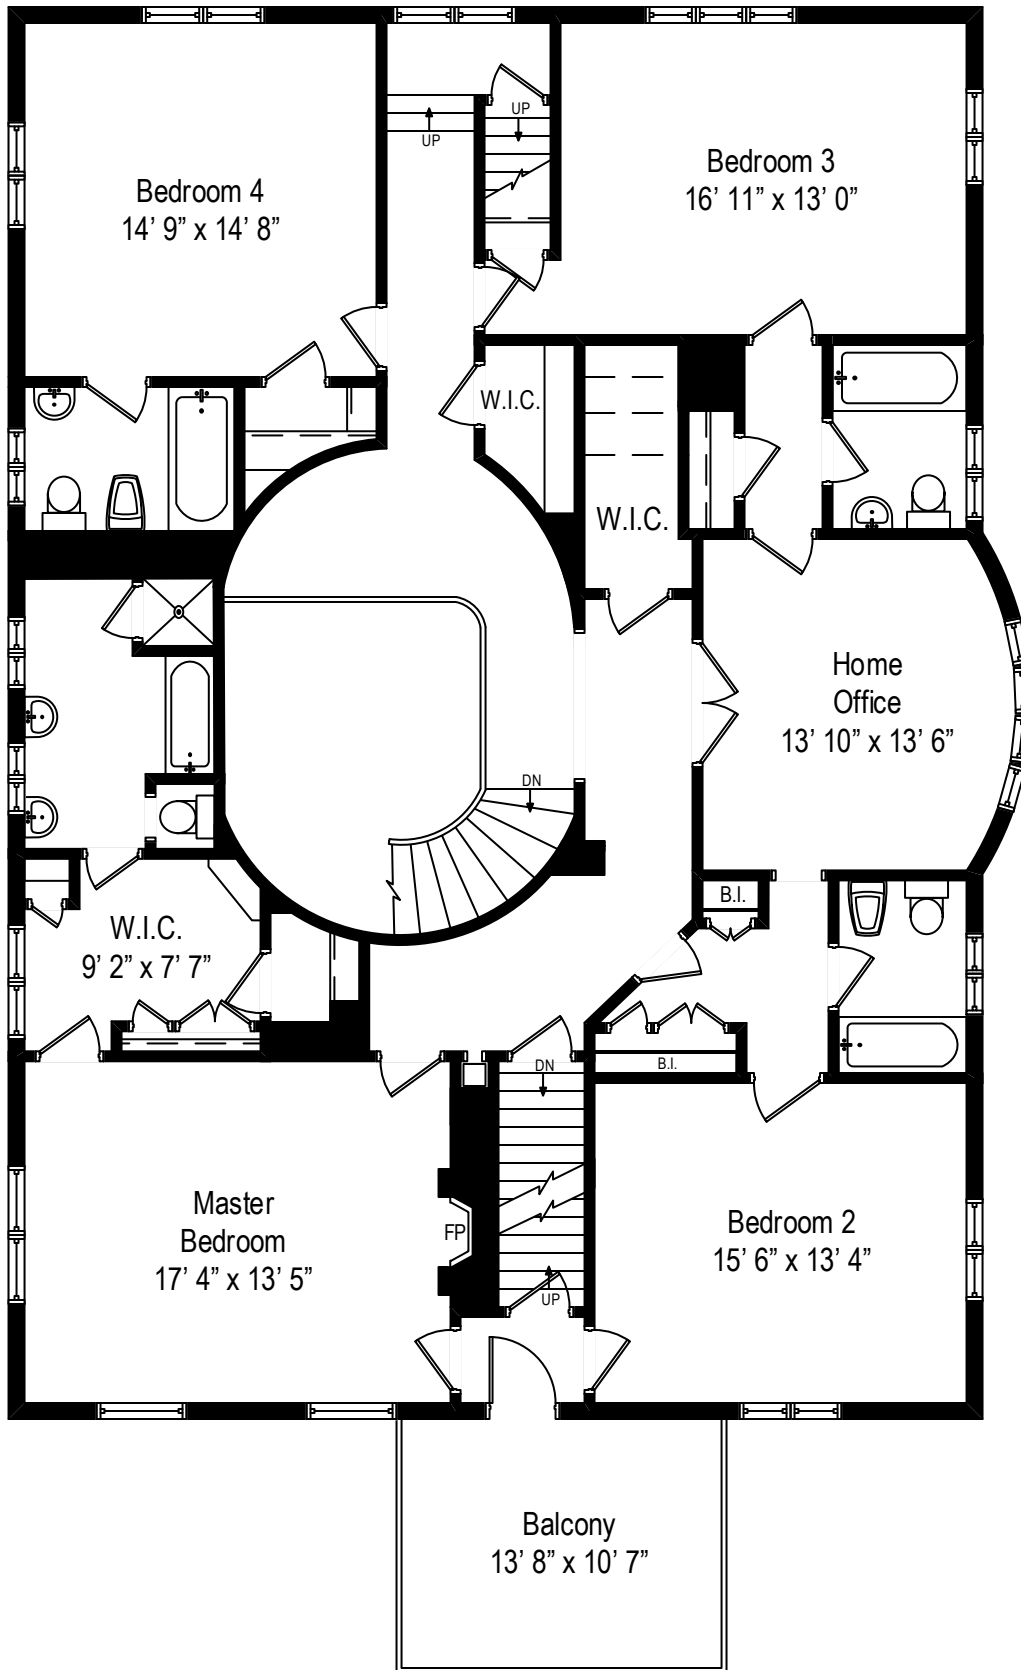

1020 Chestnut Avenue – Wilmette, IL 60091

First Level

All dimensions are approximate. This plan is for marketing purposes only.

1020 Chestnut Avenue – Wilmette, IL 60091

Second Level

All dimensions are approximate. This plan is for marketing purposes only.

1020 Chestnut Avenue – Wilmette, IL 60091

Third Level

All dimensions are approximate. This plan is for marketing purposes only.

1020 Chestnut Avenue – Wilmette, IL 60091

Lower Level

1020 Chestnut Avenue – Wilmette, IL 60091

Coach House Level One

All dimensions are approximate. This plan is for marketing purposes only.

1020 Chestnut Avenue – Wilmette, IL 60091

Coach House Level Two

All dimensions are approximate. This plan is for marketing purposes only.