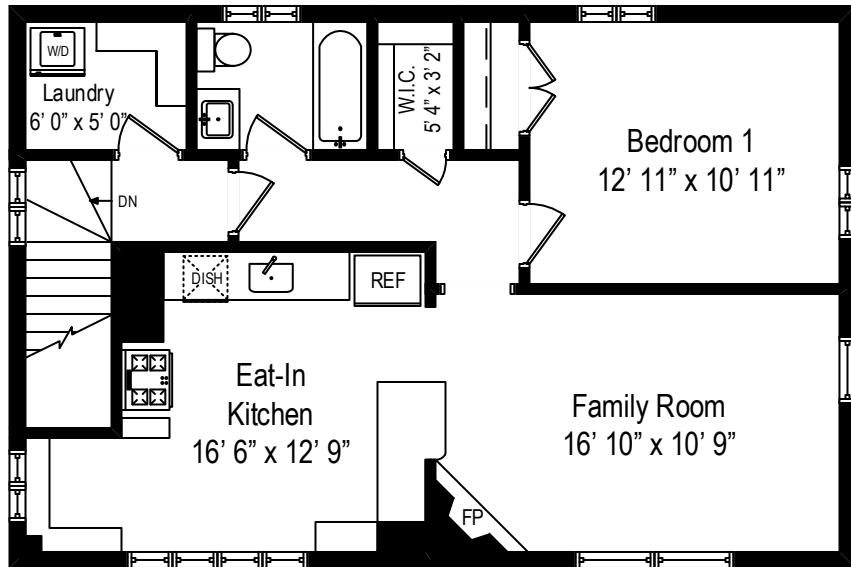

1020 Chestnut Avenue – Wilmette, IL 60091

First Level

All dimensions are approximate. This plan is for marketing purposes only.

1020 Chestnut Avenue – Wilmette, IL 60091

Second Level

All dimensions are approximate. This plan is for marketing purposes only.

1020 Chestnut Avenue – Wilmette, IL 60091

Third Level

All dimensions are approximate. This plan is for marketing purposes only.

1020 Chestnut Avenue – Wilmette, IL 60091

Lower Level

1020 Chestnut Avenue – Wilmette, IL 60091

Coach House Level One

All dimensions are approximate. This plan is for marketing purposes only.

1020 Chestnut Avenue – Wilmette, IL 60091

Coach House Level Two

All dimensions are approximate. This plan is for marketing purposes only.