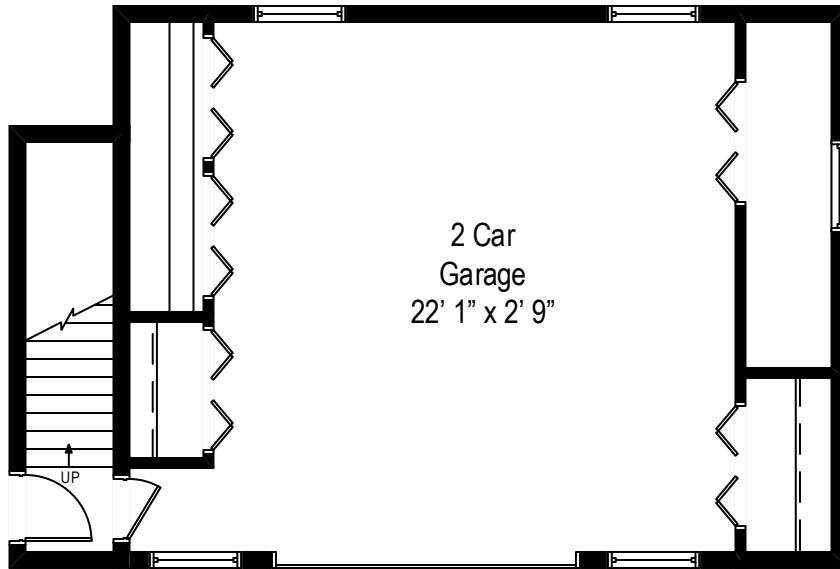

1020 Chestnut Avenue – Wilmette, IL 60091

First Level

All dimensions are approximate. This plan is for marketing purposes only.

1020 Chestnut Avenue – Wilmette, IL 60091

Second Level

All dimensions are approximate. This plan is for marketing purposes only.

1020 Chestnut Avenue – Wilmette, IL 60091

Third Level

All dimensions are approximate. This plan is for marketing purposes only.

1020 Chestnut Avenue – Wilmette, IL 60091

Lower Level

1020 Chestnut Avenue – Wilmette, IL 60091

Coach House Level One

All dimensions are approximate. This plan is for marketing purposes only.

1020 Chestnut Avenue – Wilmette, IL 60091

Coach House Level Two

All dimensions are approximate. This plan is for marketing purposes only.