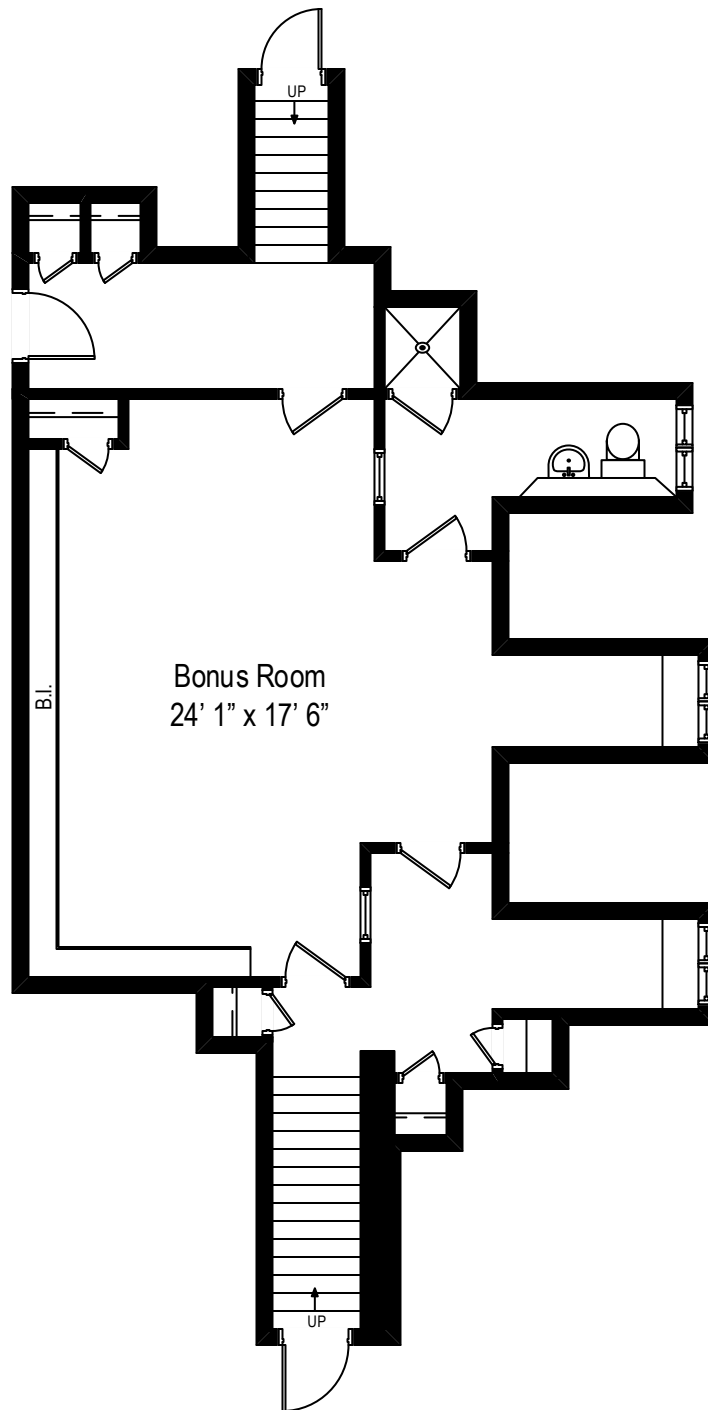

1020 Chestnut Avenue – Wilmette, IL 60091

First Level

All dimensions are approximate. This plan is for marketing purposes only.

1020 Chestnut Avenue – Wilmette, IL 60091

Second Level

All dimensions are approximate. This plan is for marketing purposes only.

1020 Chestnut Avenue – Wilmette, IL 60091

Third Level

All dimensions are approximate. This plan is for marketing purposes only.

1020 Chestnut Avenue – Wilmette, IL 60091

Lower Level

1020 Chestnut Avenue – Wilmette, IL 60091

Coach House Level One

All dimensions are approximate. This plan is for marketing purposes only.

1020 Chestnut Avenue – Wilmette, IL 60091

Coach House Level Two

All dimensions are approximate. This plan is for marketing purposes only.