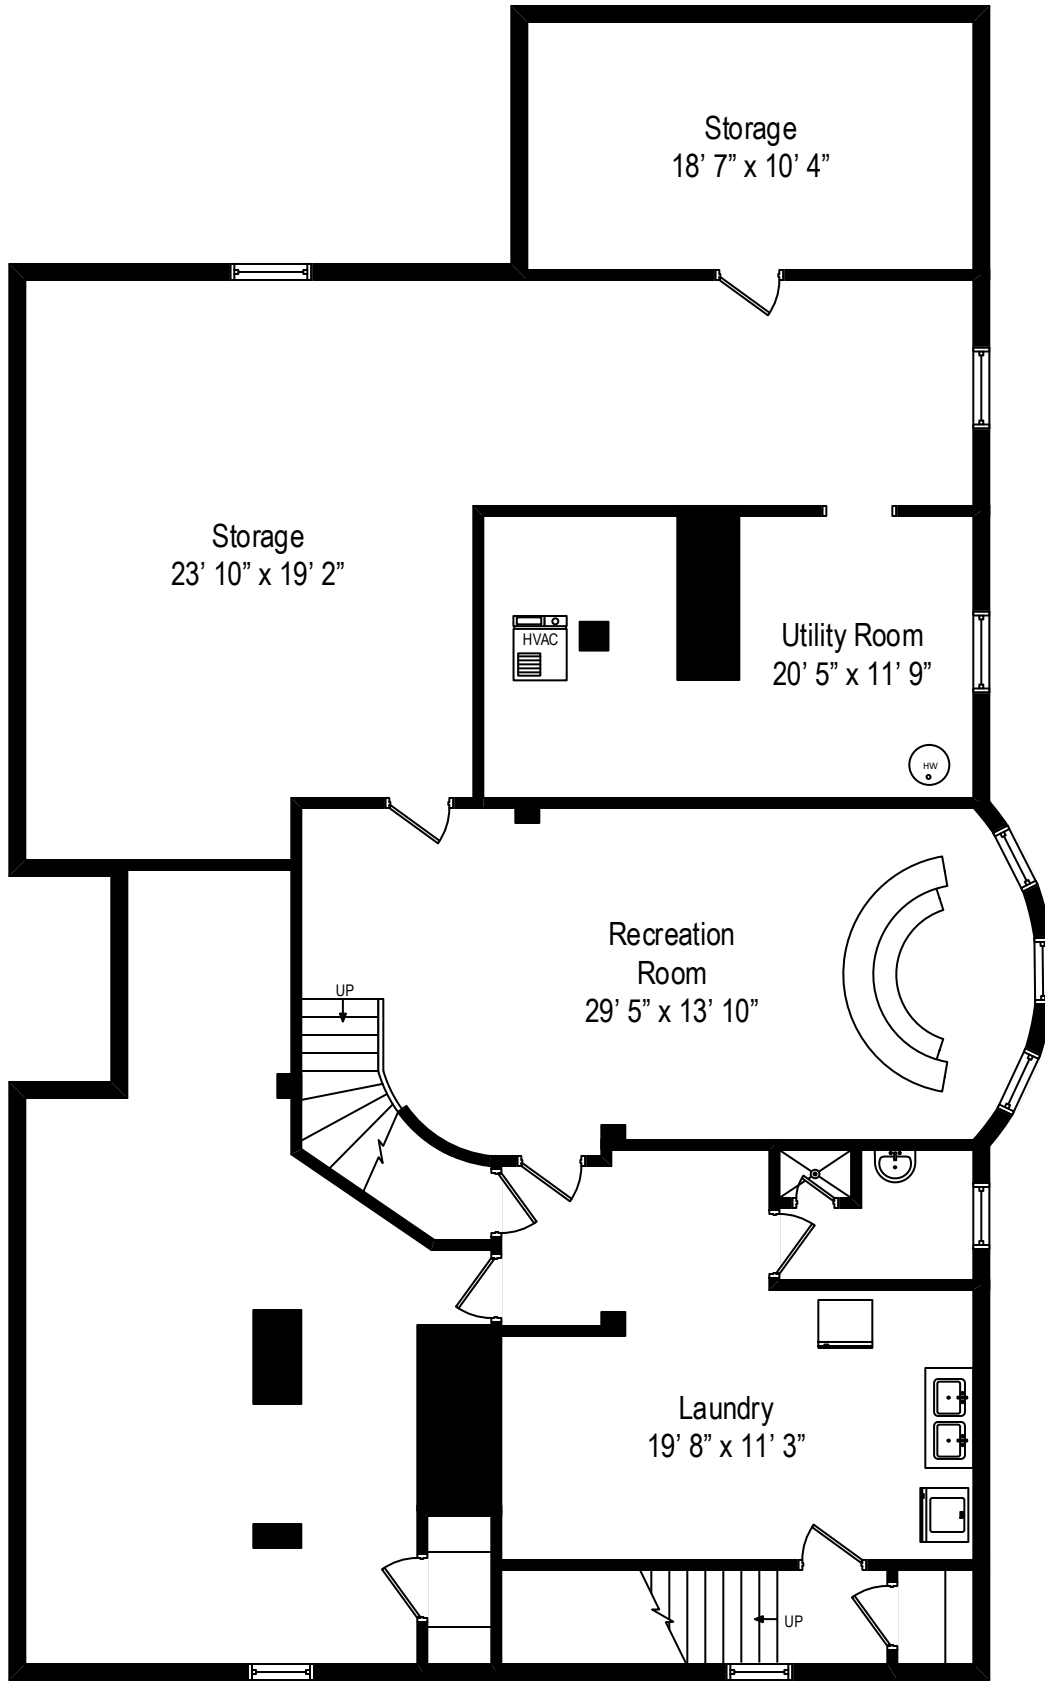

1020 Chestnut Avenue – Wilmette, IL 60091

First Level

All dimensions are approximate. This plan is for marketing purposes only.

1020 Chestnut Avenue – Wilmette, IL 60091

Second Level

All dimensions are approximate. This plan is for marketing purposes only.

1020 Chestnut Avenue – Wilmette, IL 60091

Third Level

All dimensions are approximate. This plan is for marketing purposes only.

1020 Chestnut Avenue – Wilmette, IL 60091

Lower Level

1020 Chestnut Avenue – Wilmette, IL 60091

Coach House Level One

All dimensions are approximate. This plan is for marketing purposes only.

1020 Chestnut Avenue – Wilmette, IL 60091

Coach House Level Two

All dimensions are approximate. This plan is for marketing purposes only.