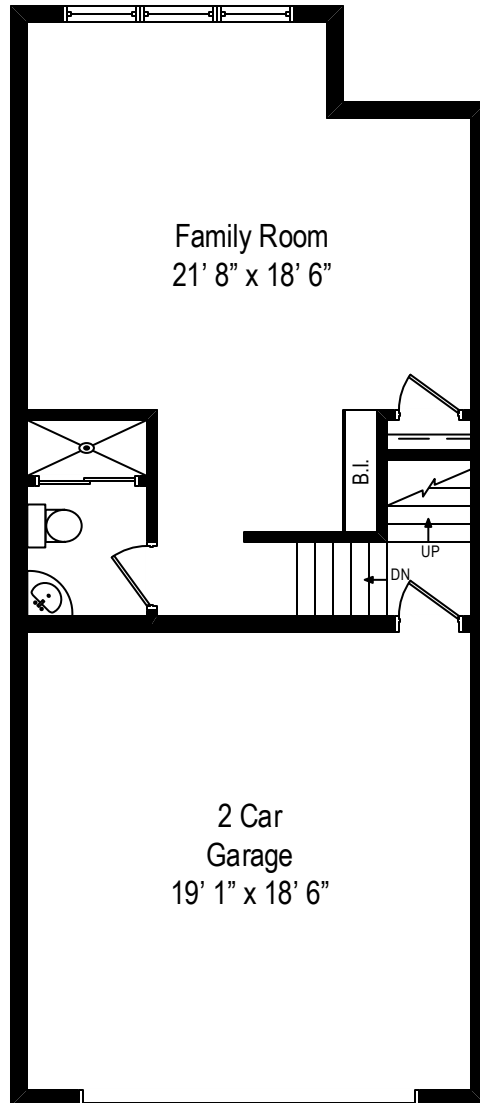

1419 Leavitt Street - Chicago, IL 60622

First Level

1419 Leavitt Street - Chicago, IL 60622

Second Level

All dimensions are approximate. This plan is for marketing purposes only.

1419 Leavitt Street - Chicago, IL 60622

Third Level

1419 Leavitt Street - Chicago, IL 60622

Lower Level

All dimensions are approximate. This plan is for marketing purposes only.