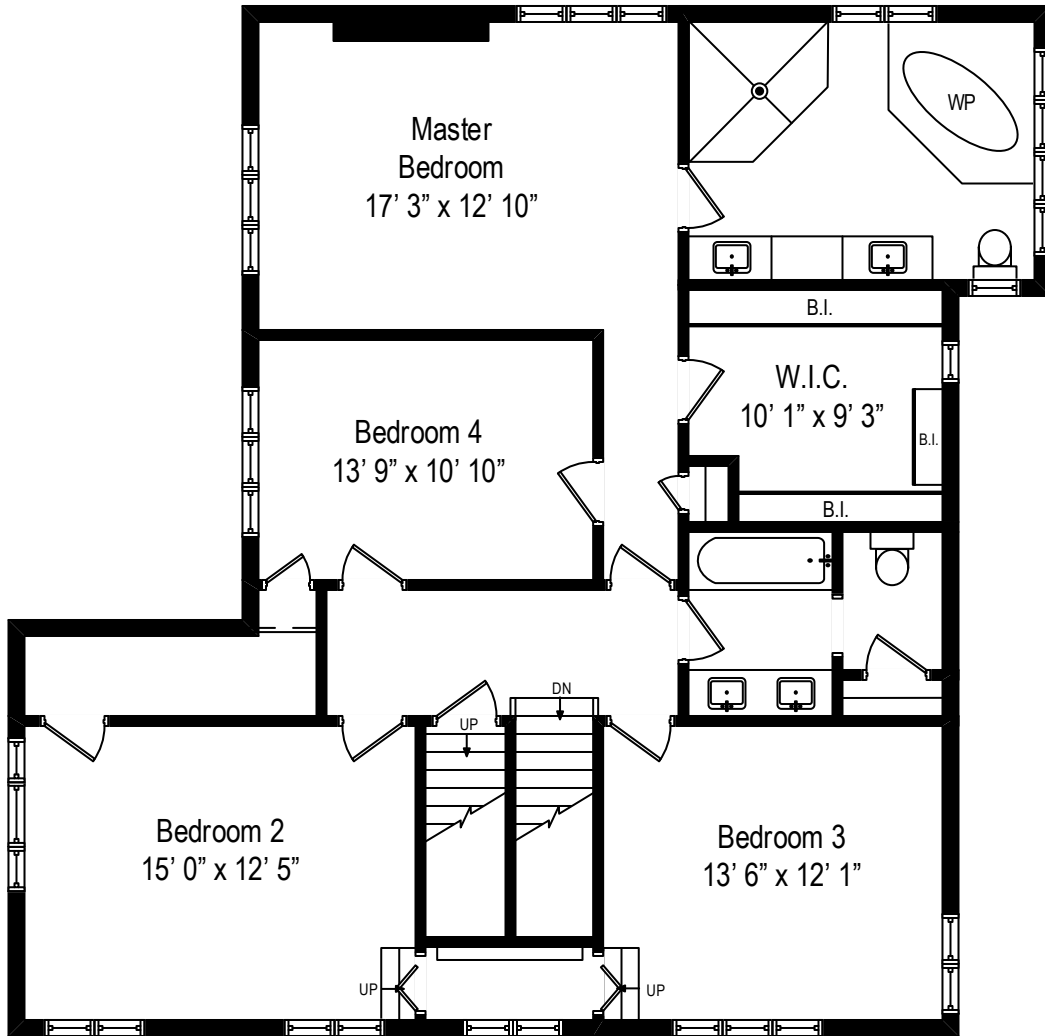

110 Euclid Avenue - Glencoe, IL 60022

First Level

110 Euclid Avenue - Glencoe, IL 60022

Second Level

All dimensions are approximate. This plan is for marketing purposes only.

110 Euclid Avenue - Glencoe, IL 60022

Thrid Level