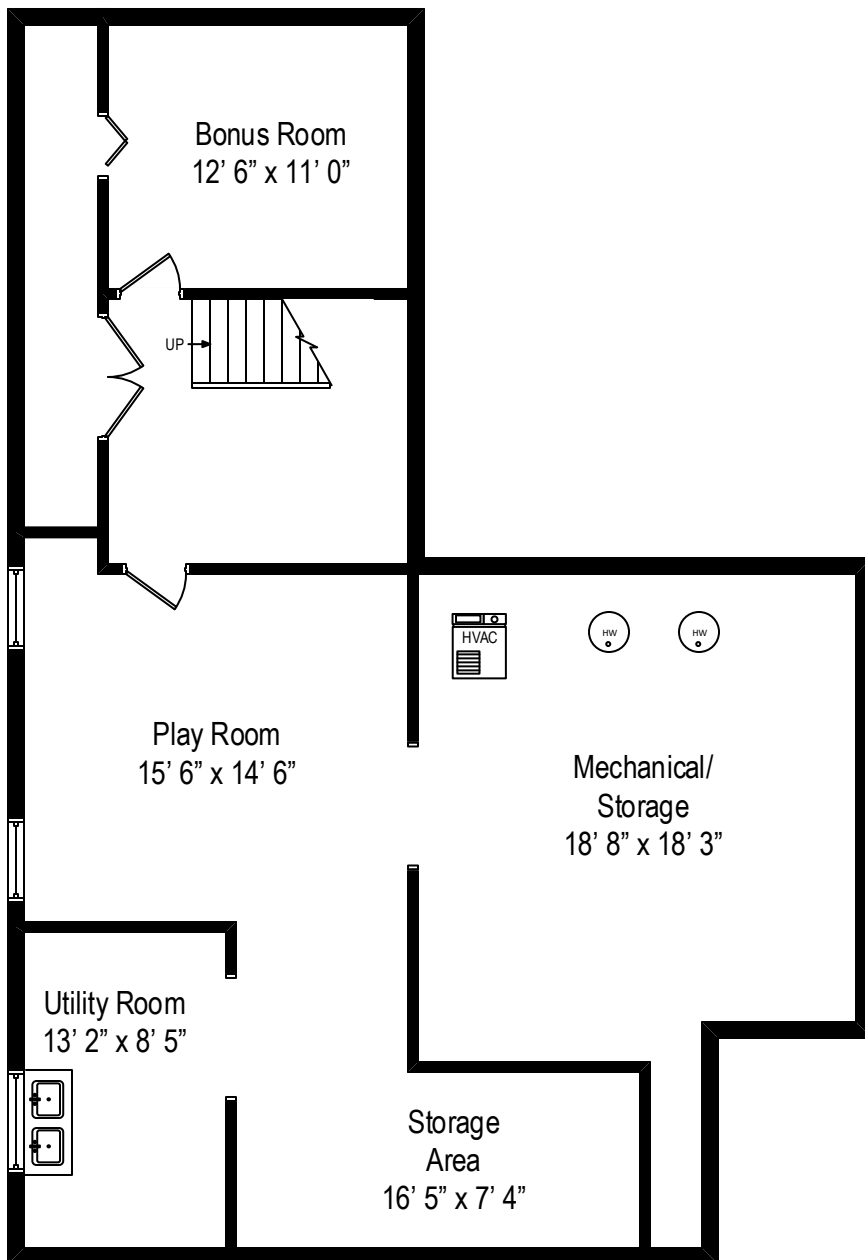

309 Woodley Road – Winnetka, IL 60093

First Level

309 Woodley Road – Winnetka, IL 60093

Second Level

All dimensions are approximate. This plan is for marketing purposes only.

309 Woodley Road – Winnetka, IL 60093

Lower Level