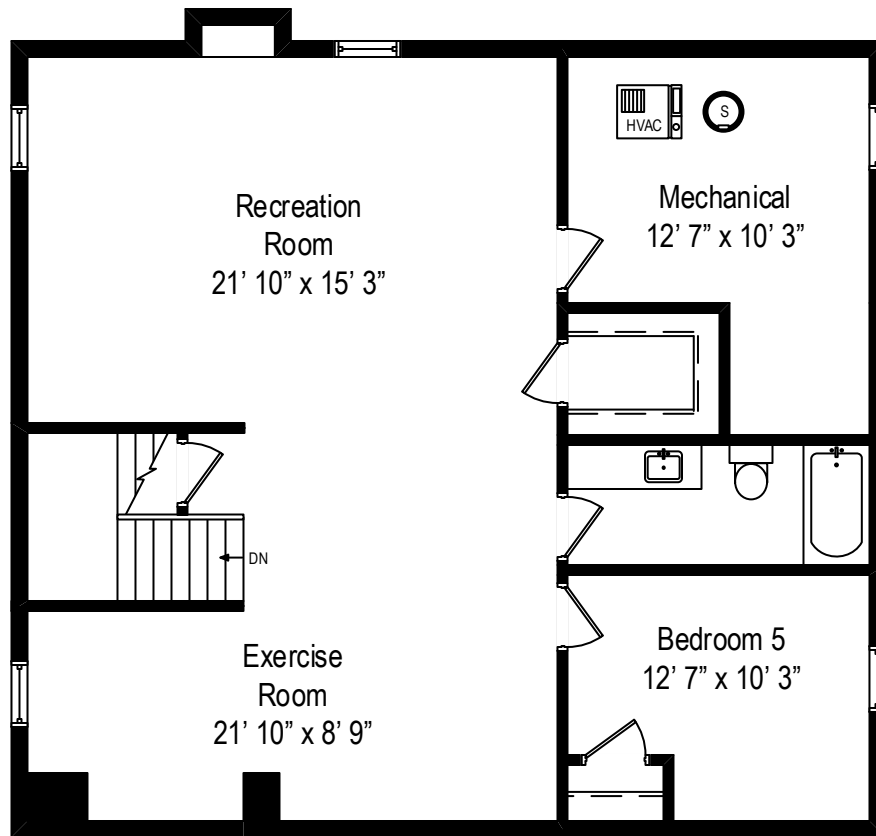

224 Wood Court – Wilmette, IL 60091

First Level

224 Wood Court – Wilmette, IL 60091

Second Level

All dimensions are approximate. This plan is for marketing purposes only.

224 Wood Court – Wilmette, IL 60091

Third Level

224 Wood Court – Wilmette, IL 60091

Lower Level

All dimensions are approximate. This plan is for marketing purposes only.