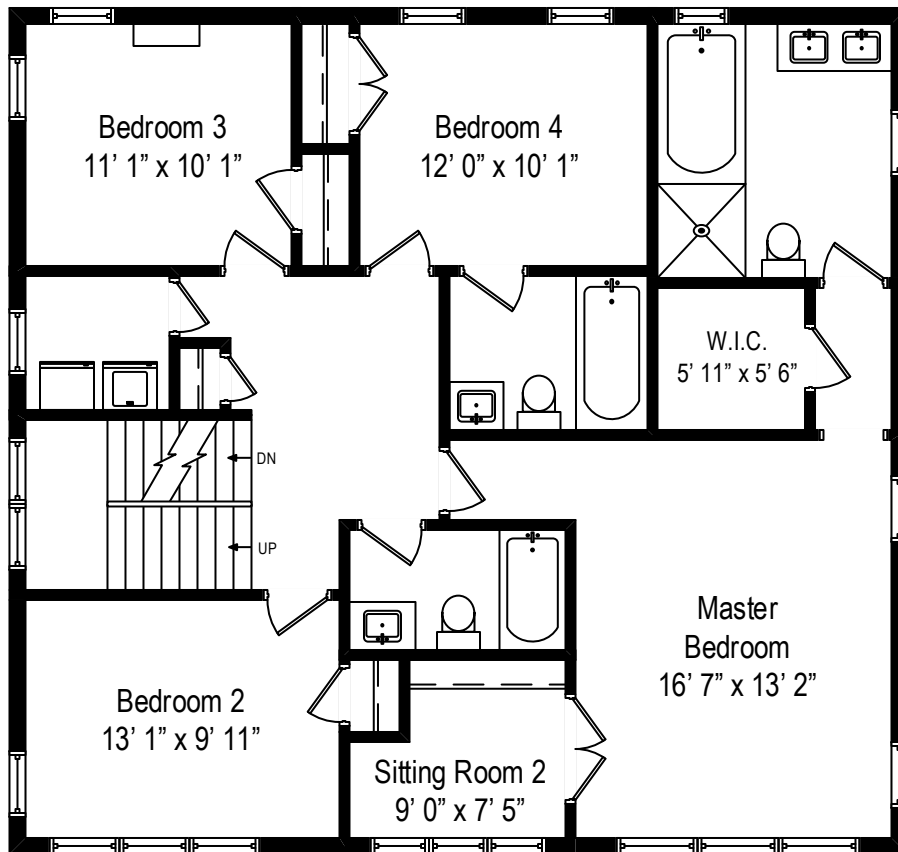

224 Wood Court – Wilmette, IL 60091

First Level

224 Wood Court – Wilmette, IL 60091

Second Level

All dimensions are approximate. This plan is for marketing purposes only.

224 Wood Court – Wilmette, IL 60091

Third Level

224 Wood Court – Wilmette, IL 60091

Lower Level

All dimensions are approximate. This plan is for marketing purposes only.