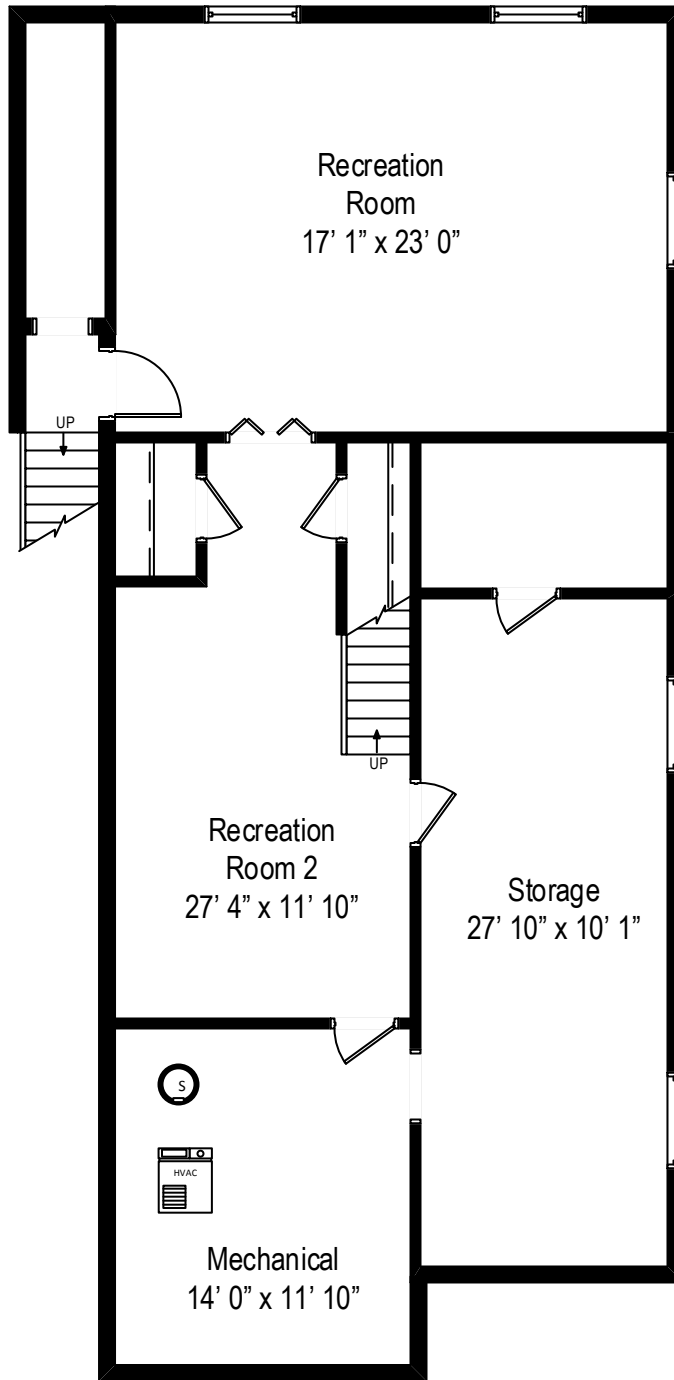

2730 Payne - Evanston, IL 60201

First Level

2730 Payne - Evanston, IL 60201

Second Level

All dimensions are approximate. This plan is for marketing purposes only.

2730 Payne - Evanston, IL 60201

Lower Level