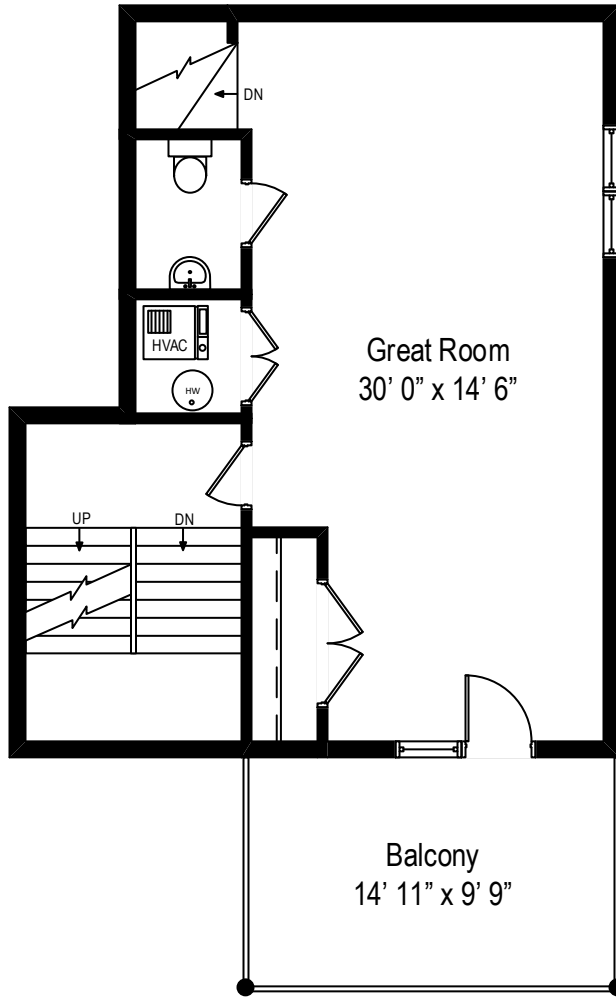

1451 W Farragut Avenue #2E – Chicago, IL 60640

First Level

All dimensions are approximate. This plan is for marketing purposes only.

1451 W Farragut Avenue #2E – Chicago, IL 60640

Second Level

All dimensions are approximate. This plan is for marketing purposes only.

Rooftop Deck
19' 0" x 15' 6"

1451 W Farragut Avenue #2E – Chicago, IL 60640

Rooftop