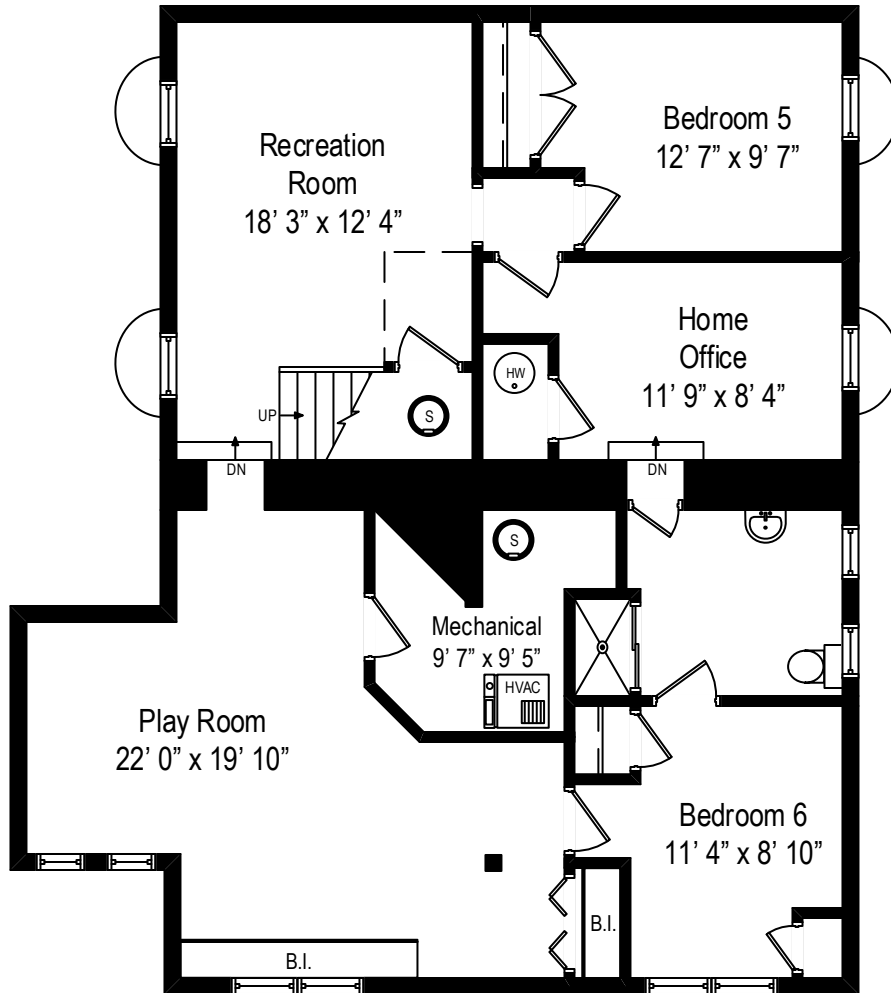

255 Wood Court – Wilmette, ILL 60091

First Level

All dimensions are approximate. This plan is for marketing purposes only.

255 Wood Court – Wilmette, ILL 60091

Second Level

All dimensions are approximate. This plan is for marketing purposes only.

255 Wood Court – Wilmette, ILL 60091

Lower Level

All dimensions are approximate. This plan is for marketing purposes only.