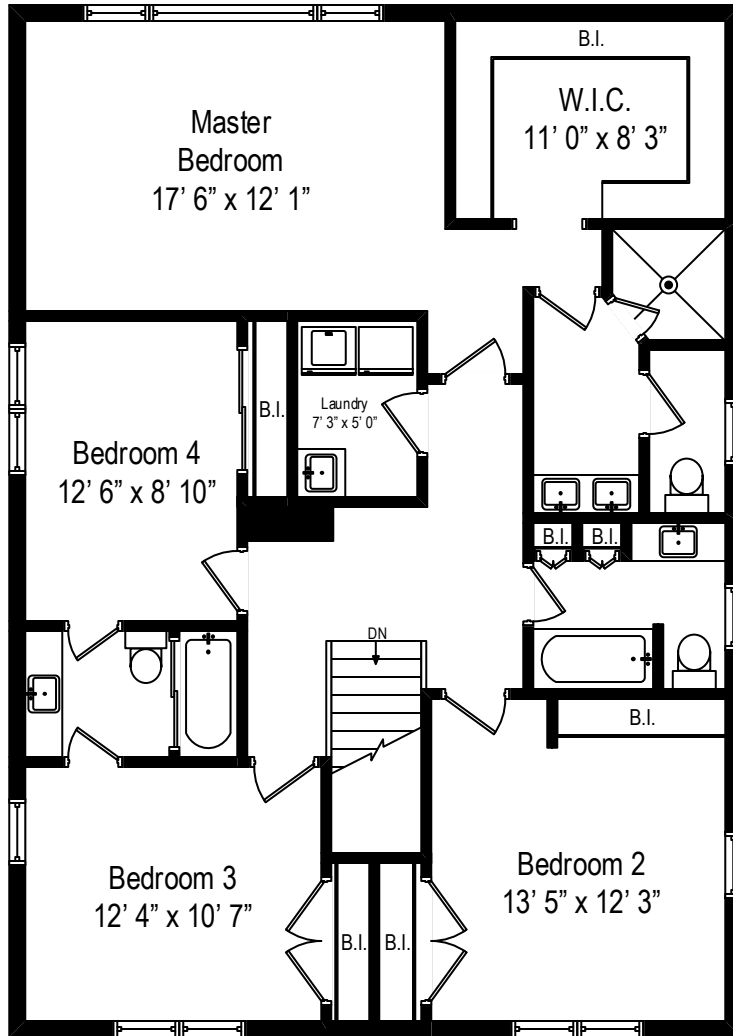

255 Wood Court – Wilmette, ILL 60091

First Level

All dimensions are approximate. This plan is for marketing purposes only.

255 Wood Court – Wilmette, ILL 60091

Second Level

All dimensions are approximate. This plan is for marketing purposes only.

255 Wood Court – Wilmette, ILL 60091

Lower Level

All dimensions are approximate. This plan is for marketing purposes only.