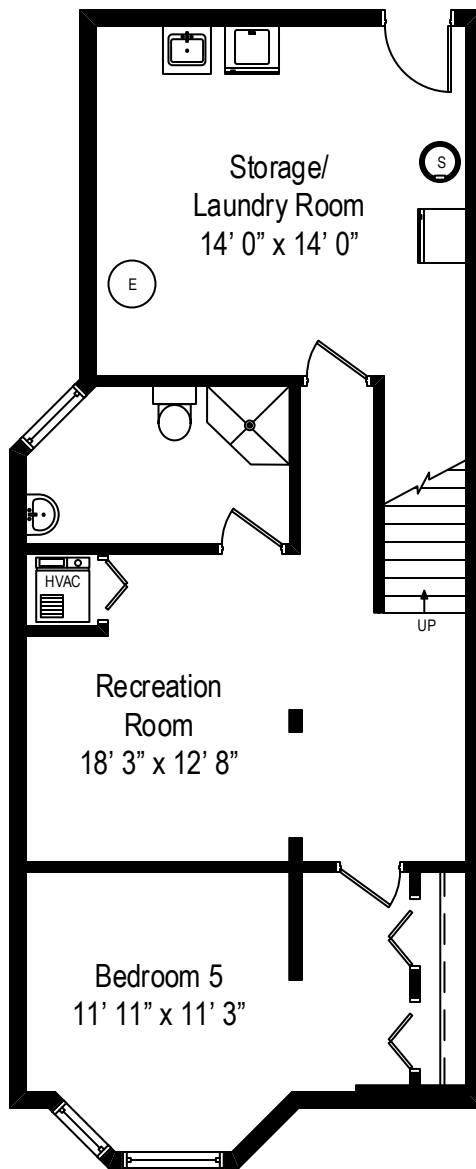

1818 W. Newport – Chicago, IL 60657

First Level

All dimensions are approximate. This plan is for marketing purposes only.

1818 W. Newport – Chicago, IL 60657

Second Level

All dimensions are approximate. This plan is for marketing purposes only.

1818 W. Newport – Chicago, IL 60657

Lower Level

All dimensions are approximate. This plan is for marketing purposes only.