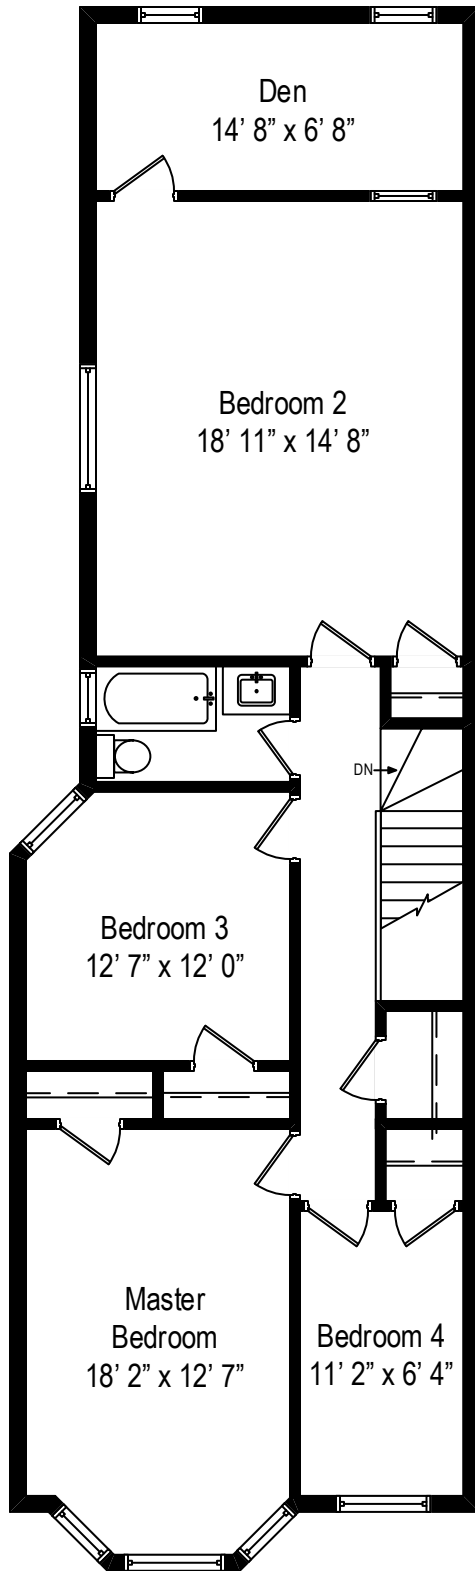

1818 W. Newport – Chicago, IL 60657

First Level

All dimensions are approximate. This plan is for marketing purposes only.

1818 W. Newport – Chicago, IL 60657

Second Level

All dimensions are approximate. This plan is for marketing purposes only.

1818 W. Newport – Chicago, IL 60657

Lower Level

All dimensions are approximate. This plan is for marketing purposes only.