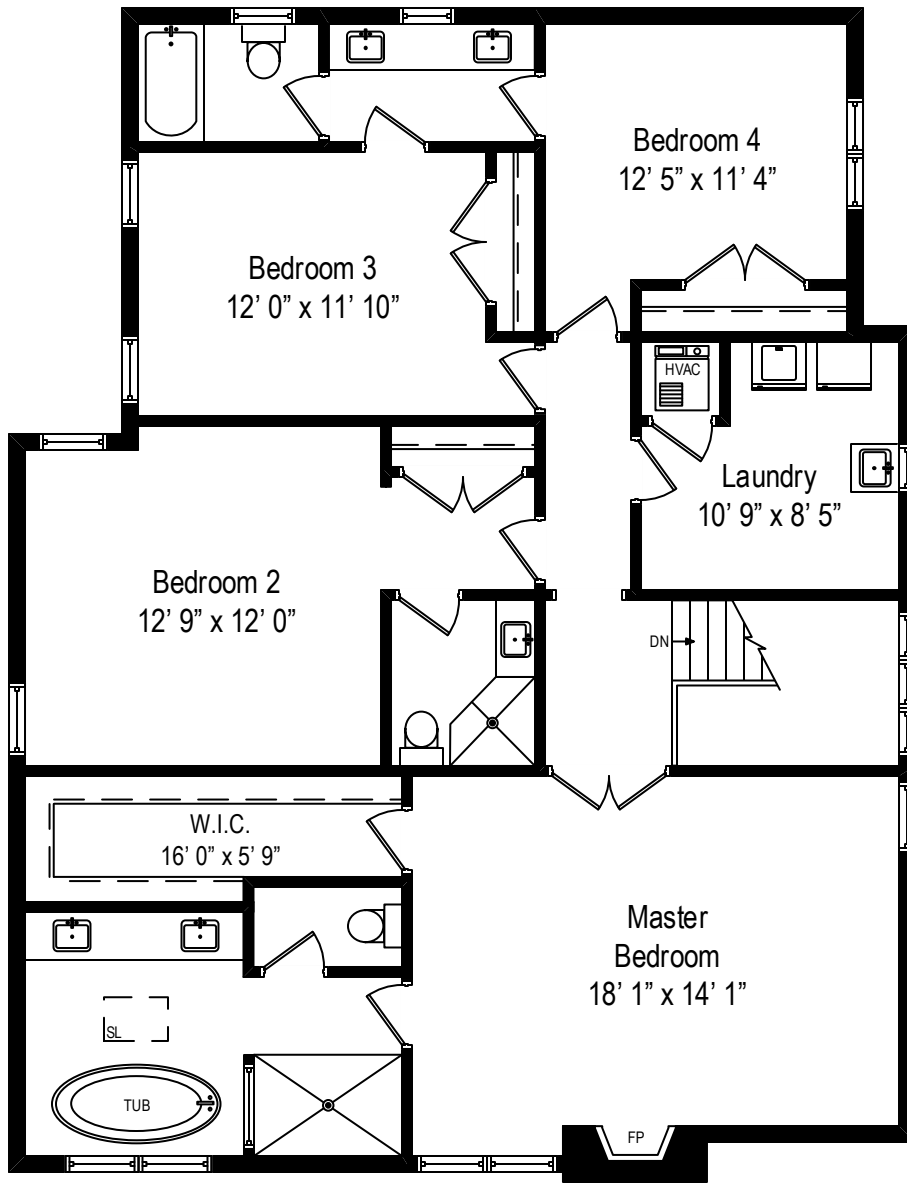

1065 Elm Street – Winnetka, IL 60018

First Level

All dimensions are approximate. This plan is for marketing purposes only.

1065 Elm Street – Winnetka, IL 60018

Second Level

All dimensions are approximate. This plan is for marketing purposes only.

1065 Elm Street – Winnetka, IL 60018

Lower Level

All dimensions are approximate. This plan is for marketing purposes only.