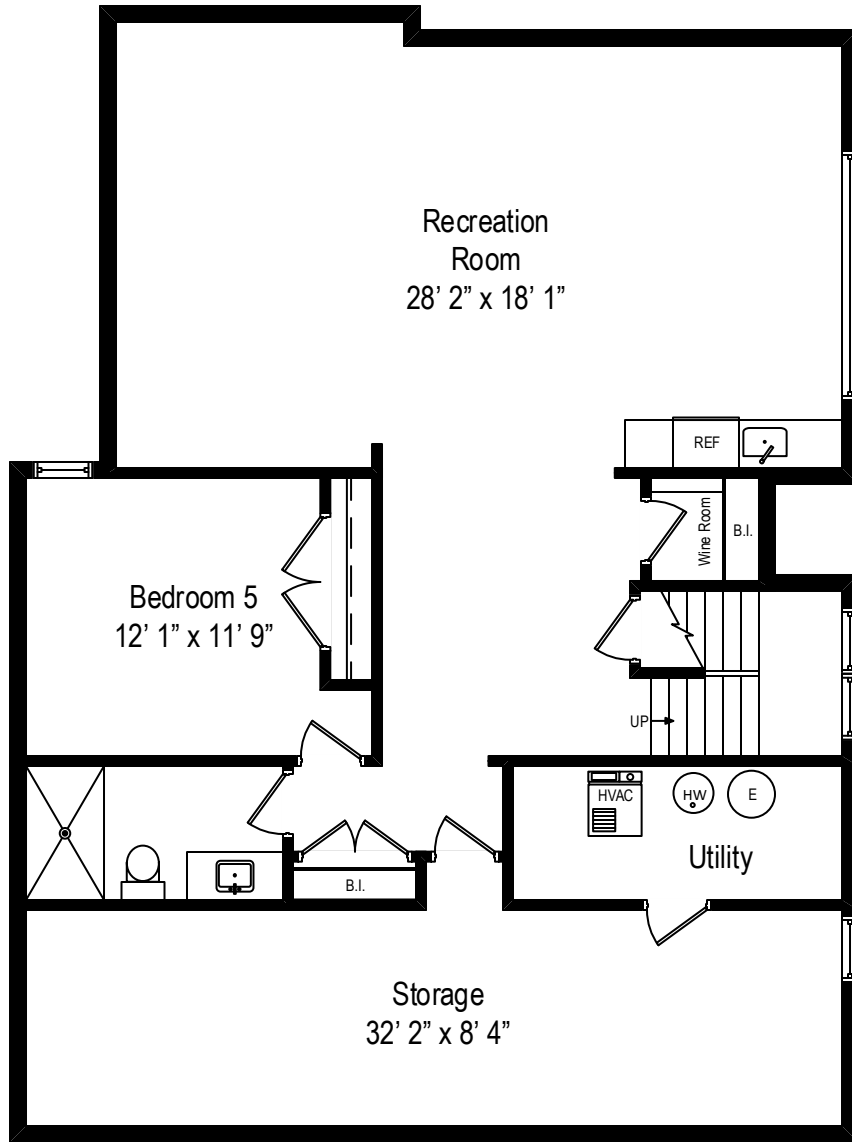

1065 Elm Street – Winnetka, IL 60018

First Level

All dimensions are approximate. This plan is for marketing purposes only.

1065 Elm Street – Winnetka, IL 60018

Second Level

All dimensions are approximate. This plan is for marketing purposes only.

1065 Elm Street – Winnetka, IL 60018

Lower Level

All dimensions are approximate. This plan is for marketing purposes only.