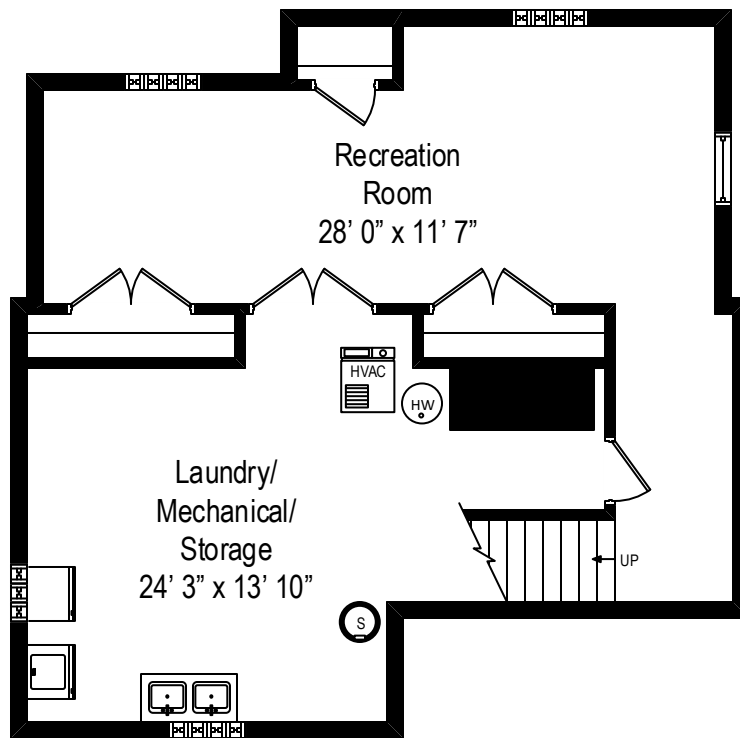

341 Rosewood Avenue – Winnetka, IL 60093

First Level

All dimensions are approximate. This plan is for marketing purposes only.

341 Rosewood Avenue – Winnetka, IL 60093

Second Level

All dimensions are approximate. This plan is for marketing purposes only.