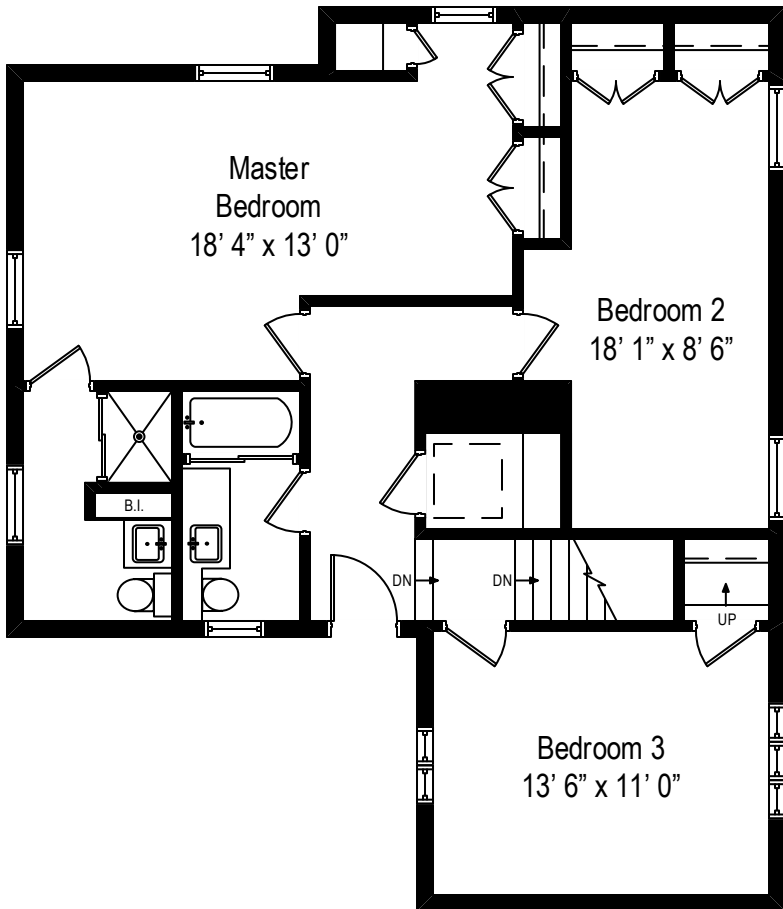

341 Rosewood Avenue – Winnetka, IL 60093

First Level

All dimensions are approximate. This plan is for marketing purposes only.

341 Rosewood Avenue – Winnetka, IL 60093

Second Level

All dimensions are approximate. This plan is for marketing purposes only.

341 Rosewood Avenue – Winnetka, IL 60093

Lower Level