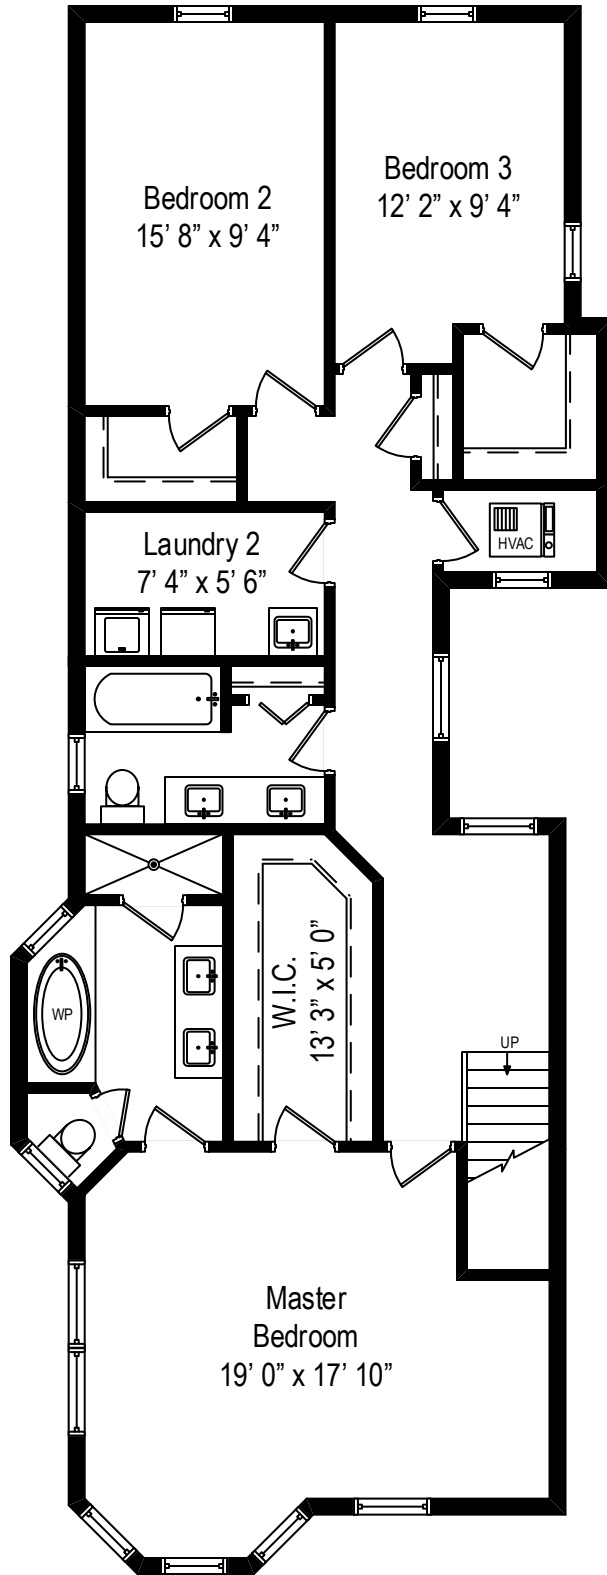

3934 N. Marshfield Avenue – Chicago, IL 60613

First Level

All dimensions are approximate. This plan is for marketing purposes only.

3934 N. Marshfield Avenue – Chicago, IL 60613

Second Level

All dimensions are approximate. This plan is for marketing purposes only.

3934 N. Marshfield Avenue – Chicago, IL 60613

Lower Level

All dimensions are approximate. This plan is for marketing purposes only.