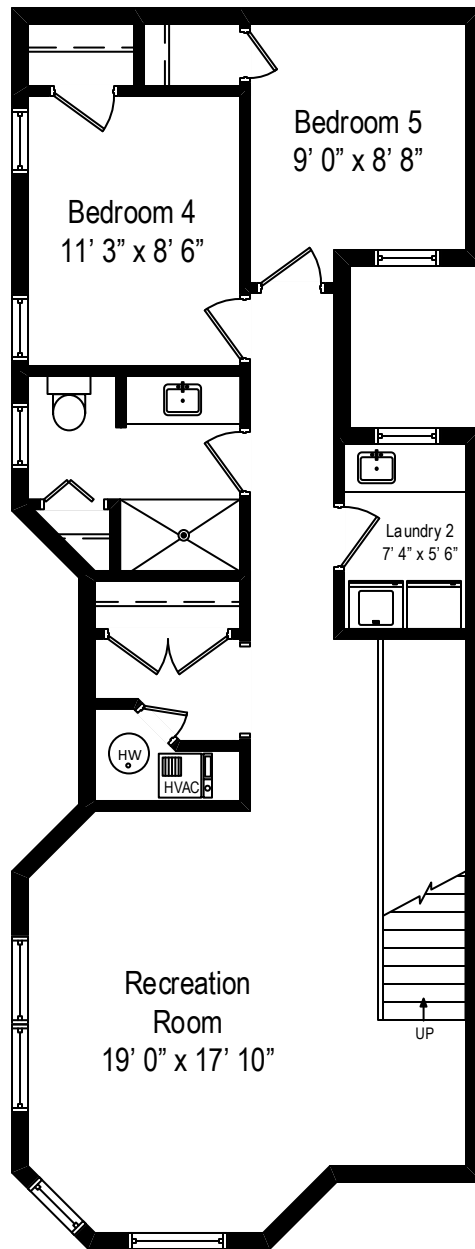

3934 N. Marshfield Avenue – Chicago, IL 60613

First Level

All dimensions are approximate. This plan is for marketing purposes only.

3934 N. Marshfield Avenue – Chicago, IL 60613

Second Level

All dimensions are approximate. This plan is for marketing purposes only.

3934 N. Marshfield Avenue – Chicago, IL 60613

Lower Level

All dimensions are approximate. This plan is for marketing purposes only.