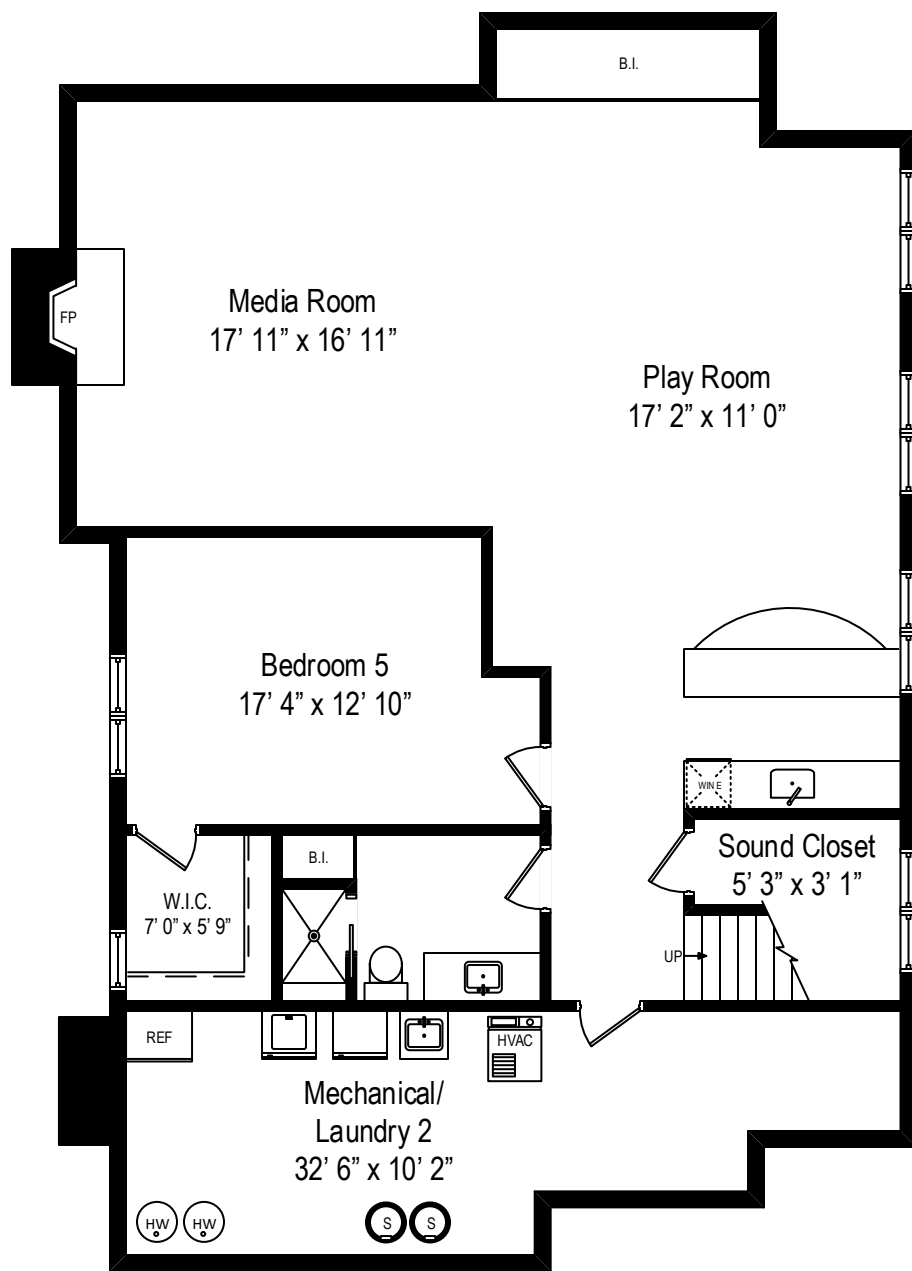

1311 Greenwood Avenue – Wilmette, IL

First Level

All dimensions are approximate. This plan is for marketing purposes only.

1311 Greenwood Avenue – Wilmette, IL

Second Level

All dimensions are approximate. This plan is for marketing purposes only.

1311 Greenwood Avenue – Wilmette, IL

Lower Level

All dimensions are approximate. This plan is for marketing purposes only.