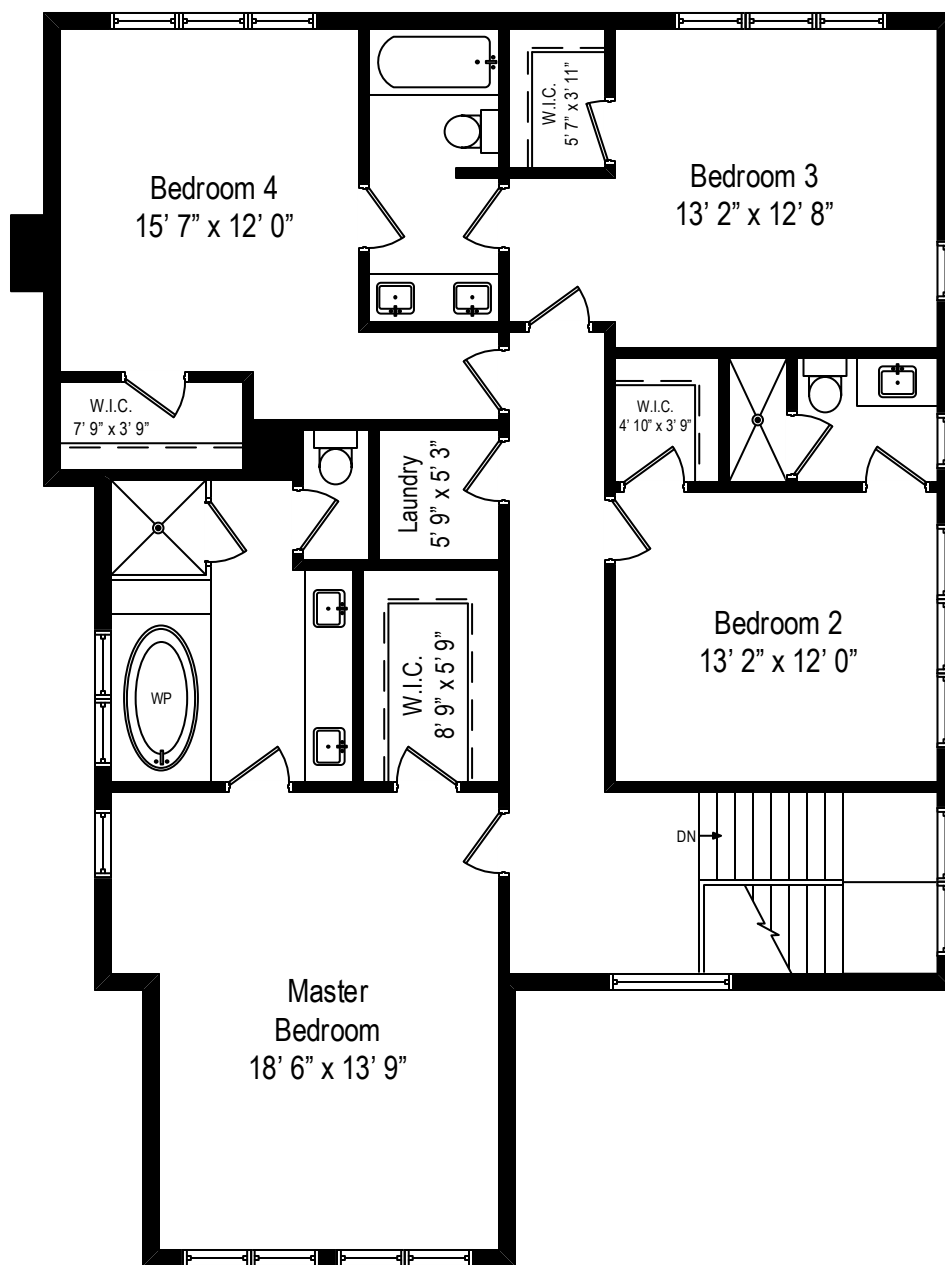

1311 Greenwood Avenue – Wilmette, IL

First Level

All dimensions are approximate. This plan is for marketing purposes only.

1311 Greenwood Avenue – Wilmette, IL

Second Level

All dimensions are approximate. This plan is for marketing purposes only.

1311 Greenwood Avenue – Wilmette, IL

Lower Level

All dimensions are approximate. This plan is for marketing purposes only.