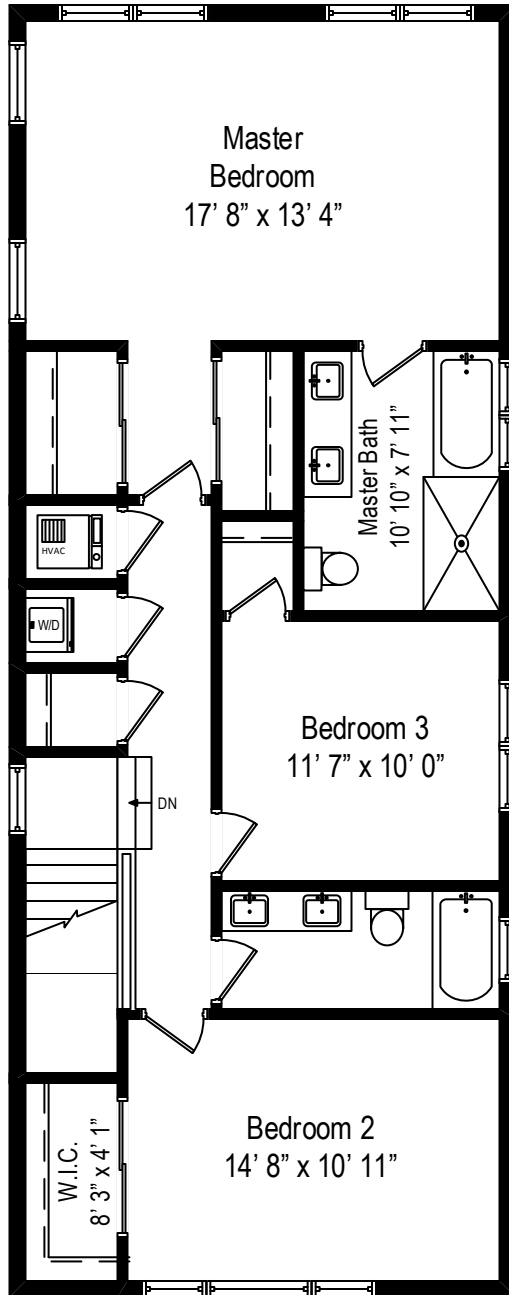

3819 N. Albany Avenue – Chicago, IL 60618

First Level

All dimensions are approximate. This plan is for marketing purposes only.

3819 N. Albany Avenue – Chicago, IL 60618

Second Level

3819 N. Albany Avenue – Chicago, IL 60618

Lower Level

All dimensions are approximate. This plan is for marketing purposes only.