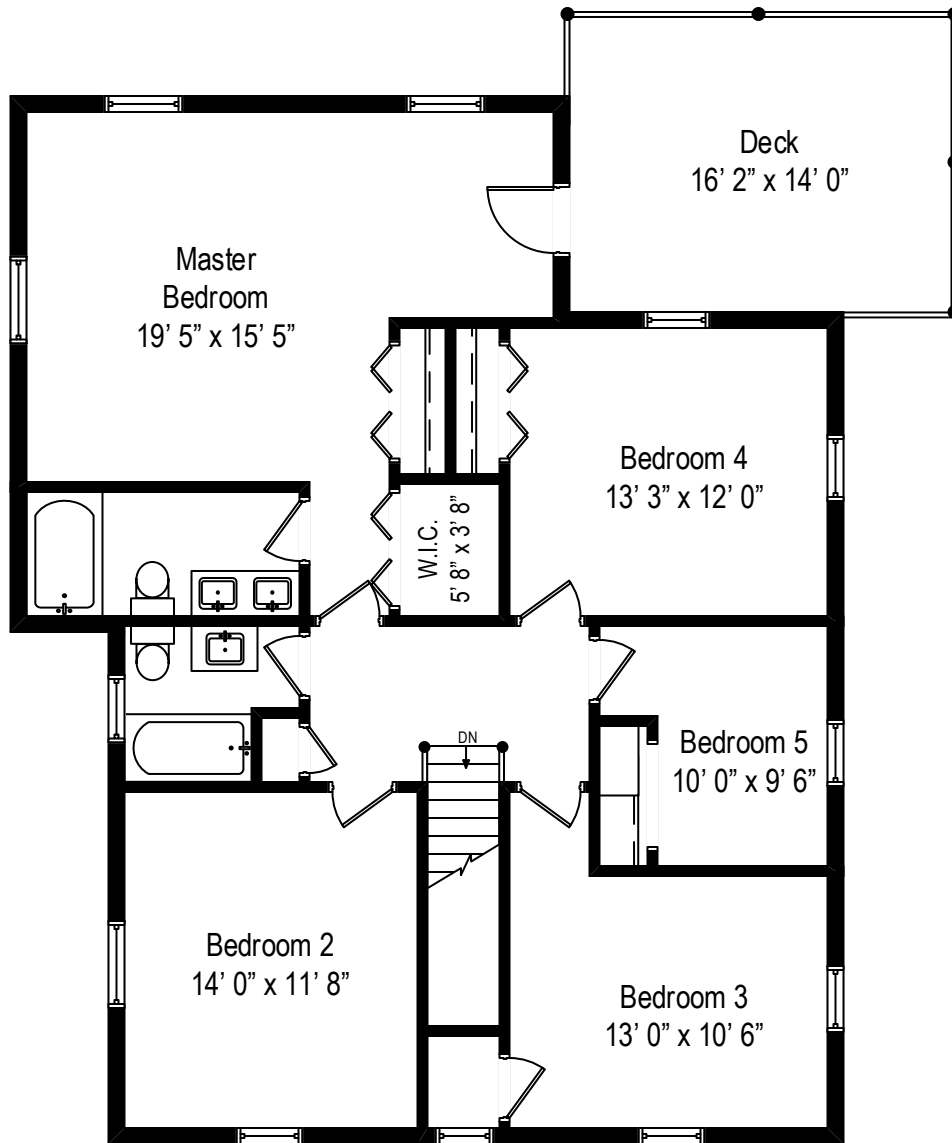

2334 Cowper Avenue – Evanston, IL 60201

First Level

2334 Cowper Avenue – Evanston, IL 60201

Second Level

All dimensions are approximate. This plan is for marketing purposes only.

2334 Cowper Avenue – Evanston, IL 60201

Lower Level

All dimensions are approximate. This plan is for marketing purposes only.