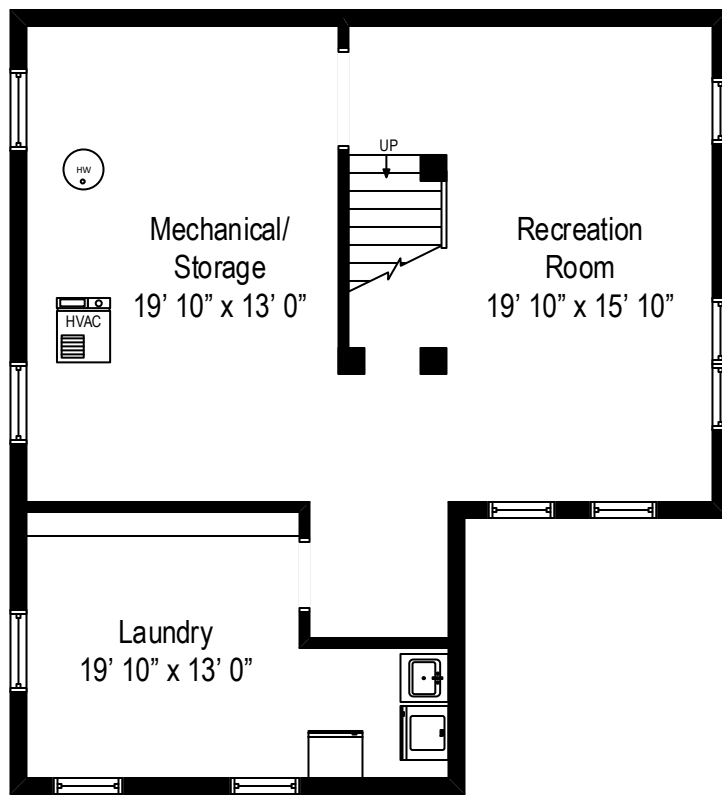

2334 Cowper Avenue – Evanston, IL 60201

First Level

2334 Cowper Avenue – Evanston, IL 60201

Second Level

All dimensions are approximate. This plan is for marketing purposes only.

2334 Cowper Avenue – Evanston, IL 60201

Lower Level

All dimensions are approximate. This plan is for marketing purposes only.