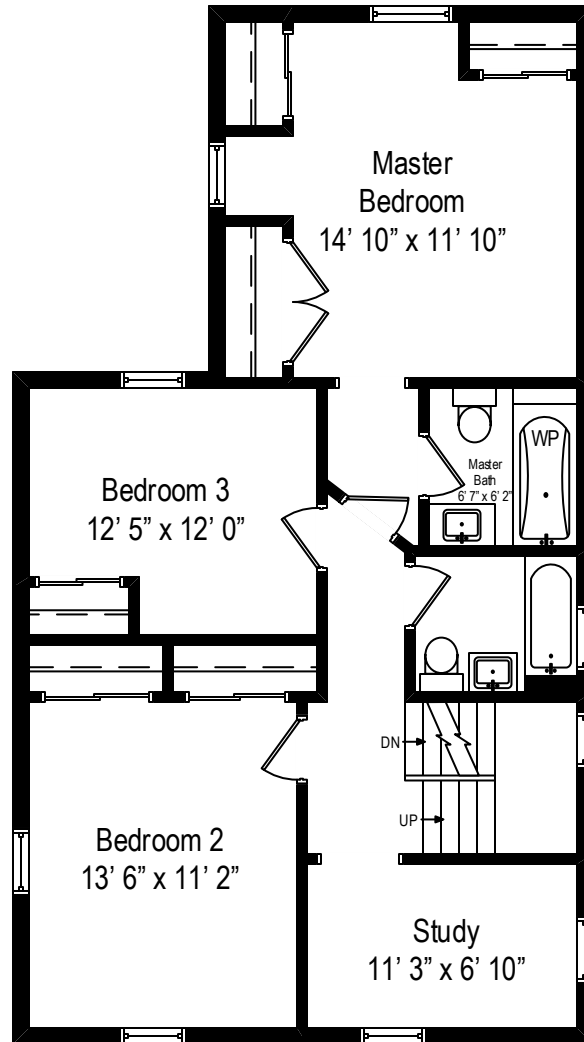

1515 Forest Avenue – Wilmette, IL 60091

First Level

1515 Forest Avenue – Wilmette, IL 60091

Second Level

All dimensions are approximate. This plan is for marketing purposes only.

1515 Forest Avenue – Wilmette, IL 60091

Lower Level