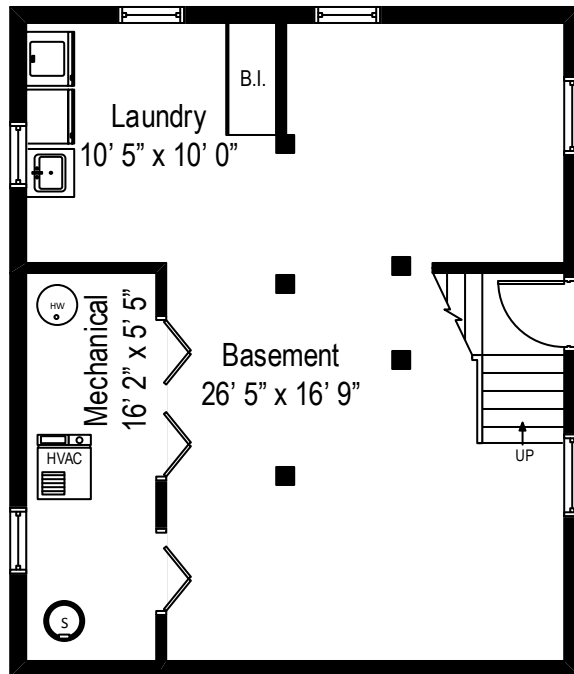

1515 Forest Avenue – Wilmette, IL 60091

First Level

1515 Forest Avenue – Wilmette, IL 60091

Second Level

All dimensions are approximate. This plan is for marketing purposes only.

1515 Forest Avenue – Wilmette, IL 60091

Lower Level