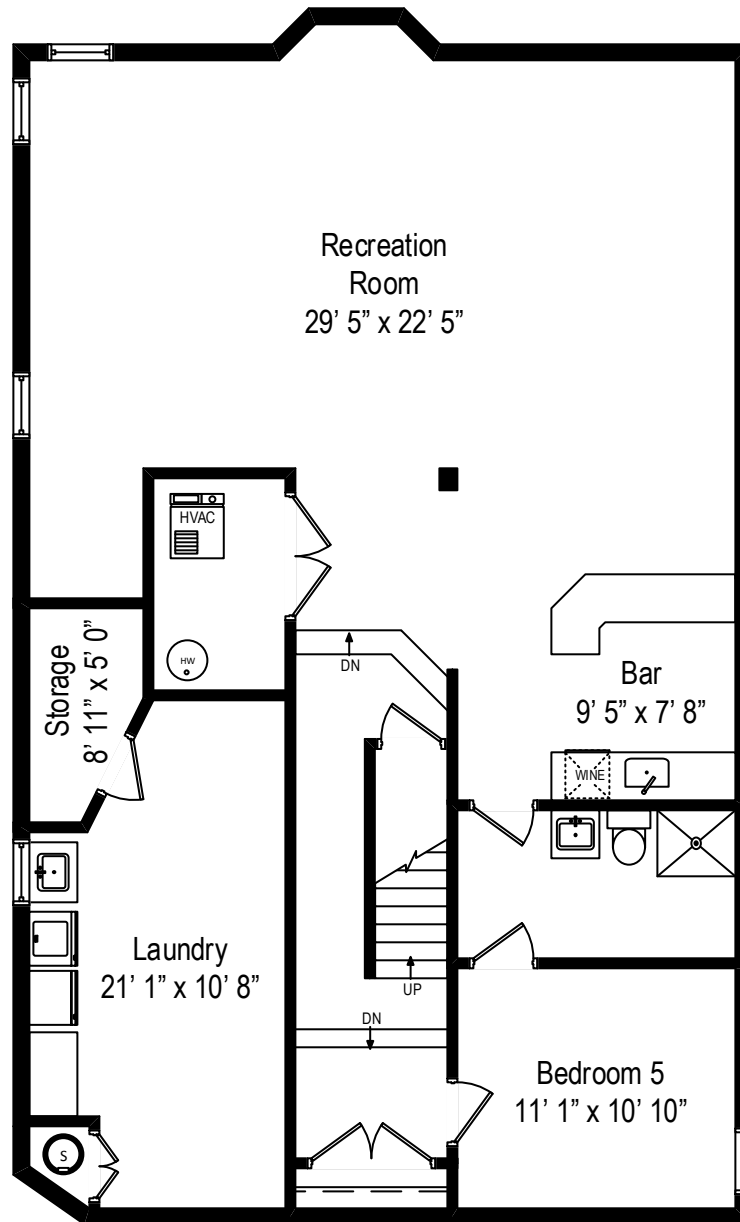

1709 Forest Avenue – Wilmette, IL 60091

First Level

1709 Forest Avenue – Wilmette, IL 60091

Second Level

1709 Forest Avenue – Wilmette, IL 60091

Lower Level