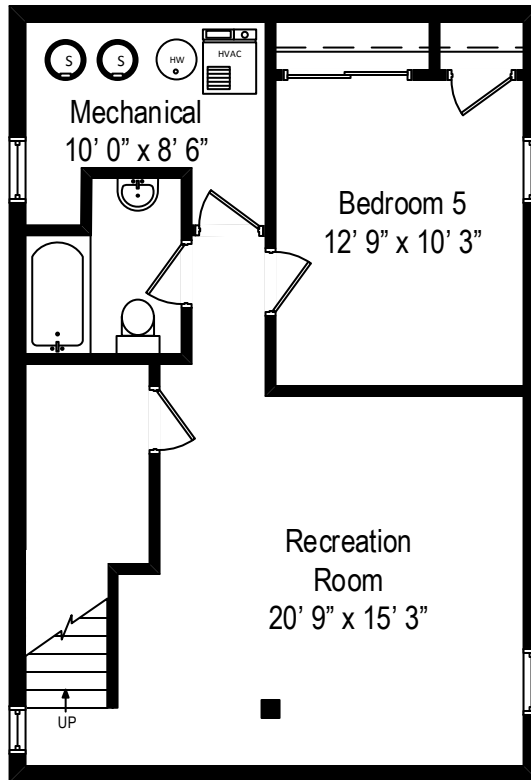

3939 Leavitt – Chicago, IL 60618

First Level

3939 Leavitt – Chicago, IL 60618

Second Level

All dimensions are approximate. This plan is for marketing purposes only.

3939 Leavitt – Chicago, IL 60618

Third Level

All dimensions are approximate. This plan is for marketing purposes only.

3939 Leavitt – Chicago, IL 60618