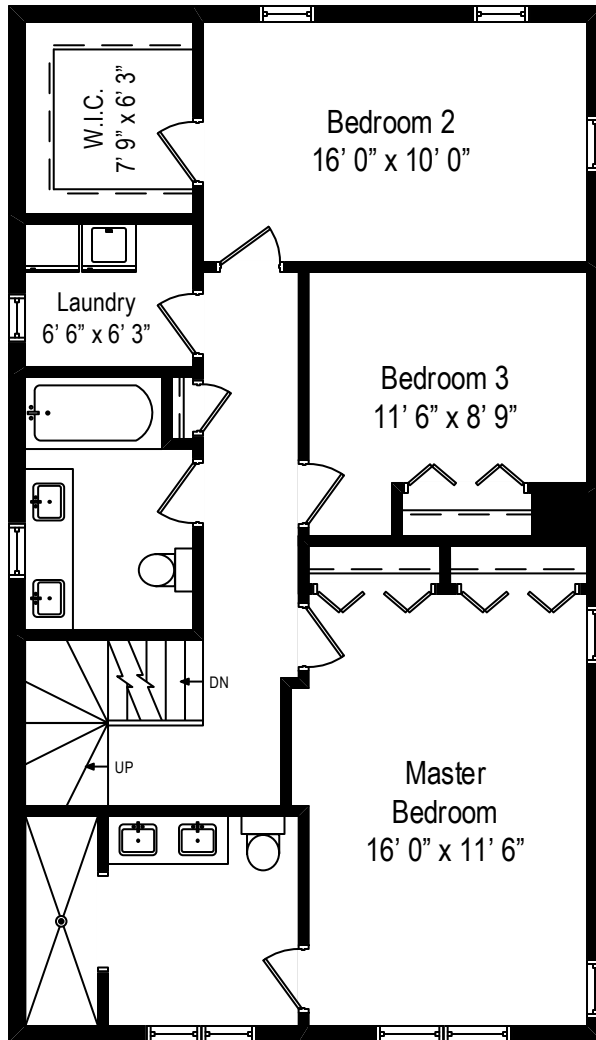

3939 Leavitt – Chicago, IL 60618

First Level

3939 Leavitt – Chicago, IL 60618

Second Level

All dimensions are approximate. This plan is for marketing purposes only.

3939 Leavitt – Chicago, IL 60618

Third Level

All dimensions are approximate. This plan is for marketing purposes only.

3939 Leavitt – Chicago, IL 60618