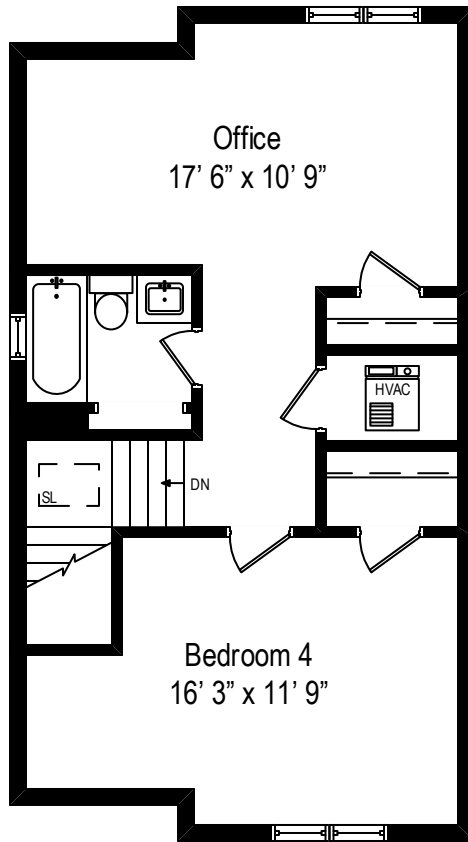

3939 Leavitt – Chicago, IL 60618

First Level

3939 Leavitt – Chicago, IL 60618

Second Level

All dimensions are approximate. This plan is for marketing purposes only.

3939 Leavitt – Chicago, IL 60618

Third Level

All dimensions are approximate. This plan is for marketing purposes only.

3939 Leavitt – Chicago, IL 60618