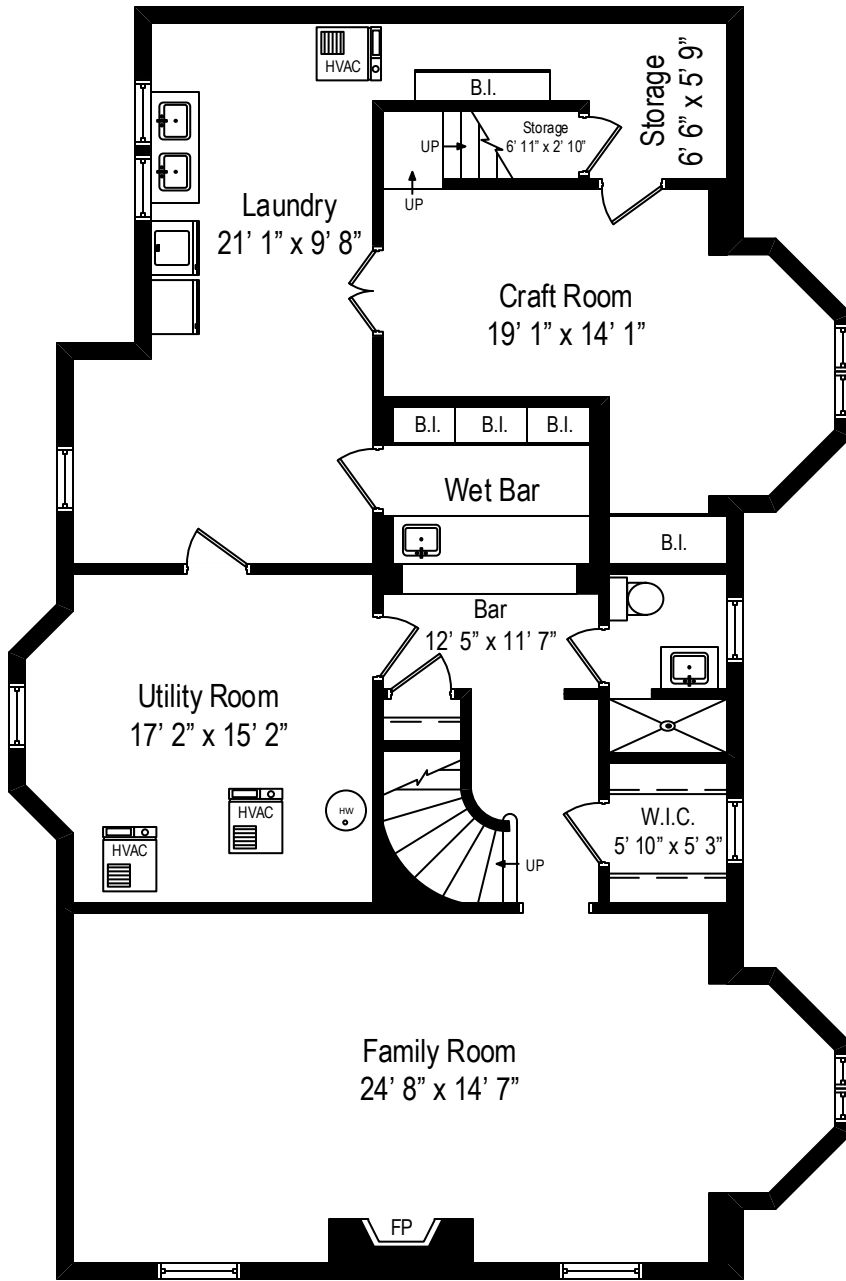

6200 N. Knox – Chicago, IL 60646

First Level

All dimensions are approximate. This plan is for marketing purposes only.

6200 N. Knox – Chicago, IL 60646

Second Level

6200 N. Knox – Chicago, IL 60646

Lower Level