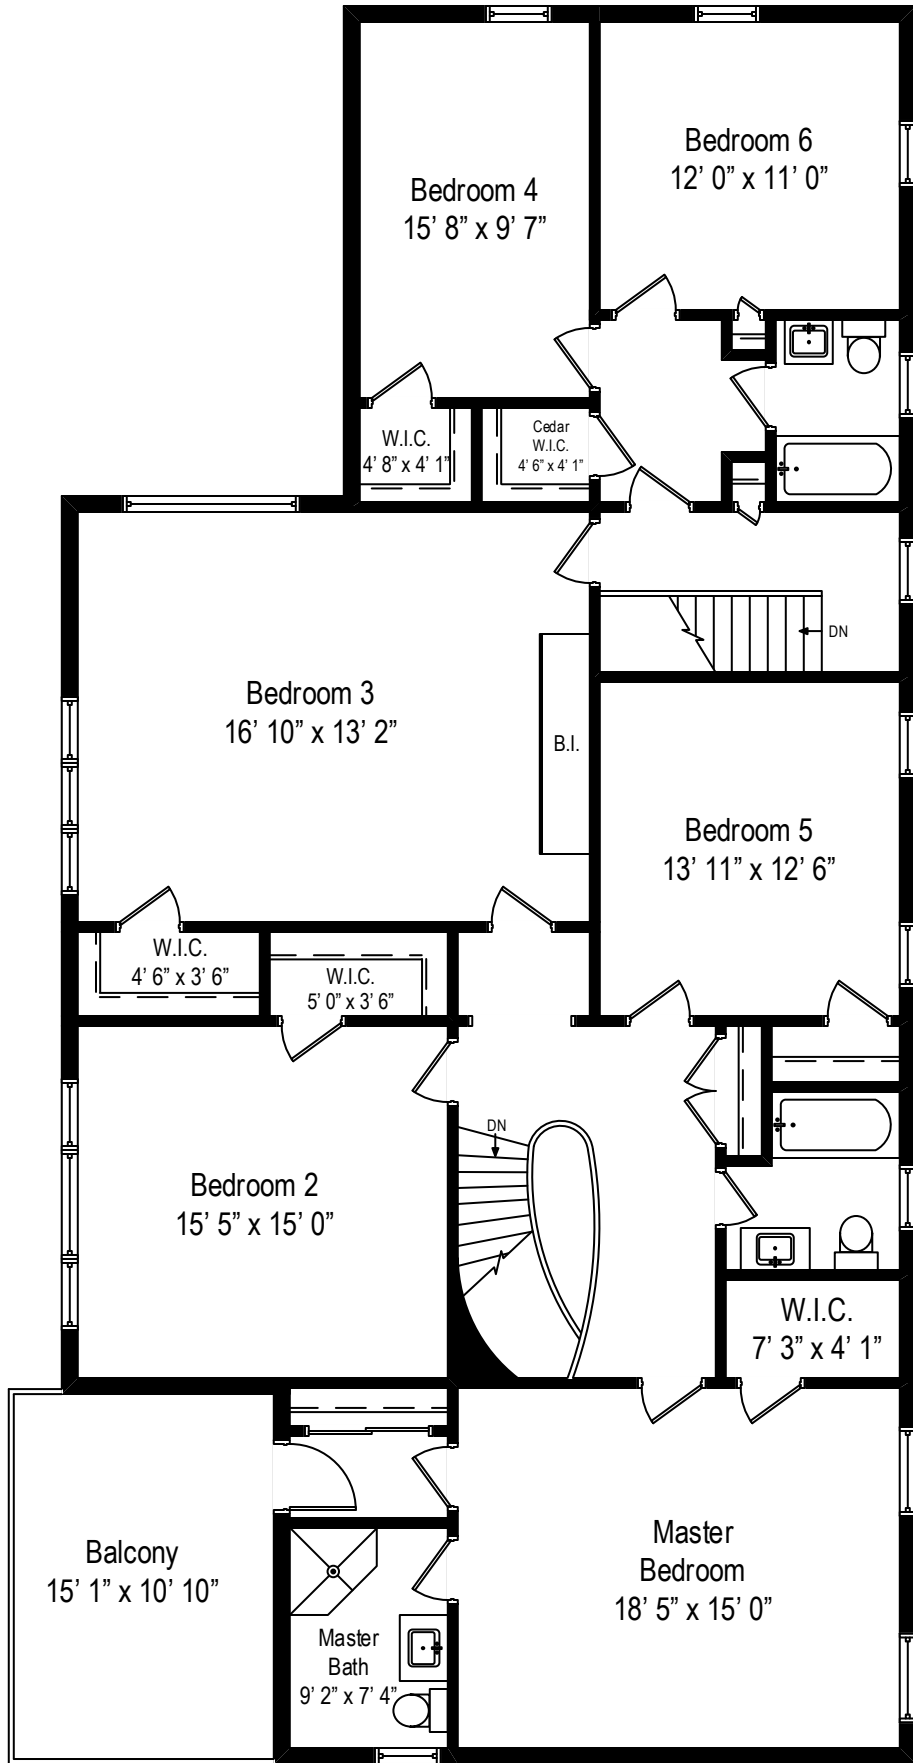

6200 N. Knox – Chicago, IL 60646

First Level

All dimensions are approximate. This plan is for marketing purposes only.

6200 N. Knox – Chicago, IL 60646

Second Level

6200 N. Knox – Chicago, IL 60646

Lower Level